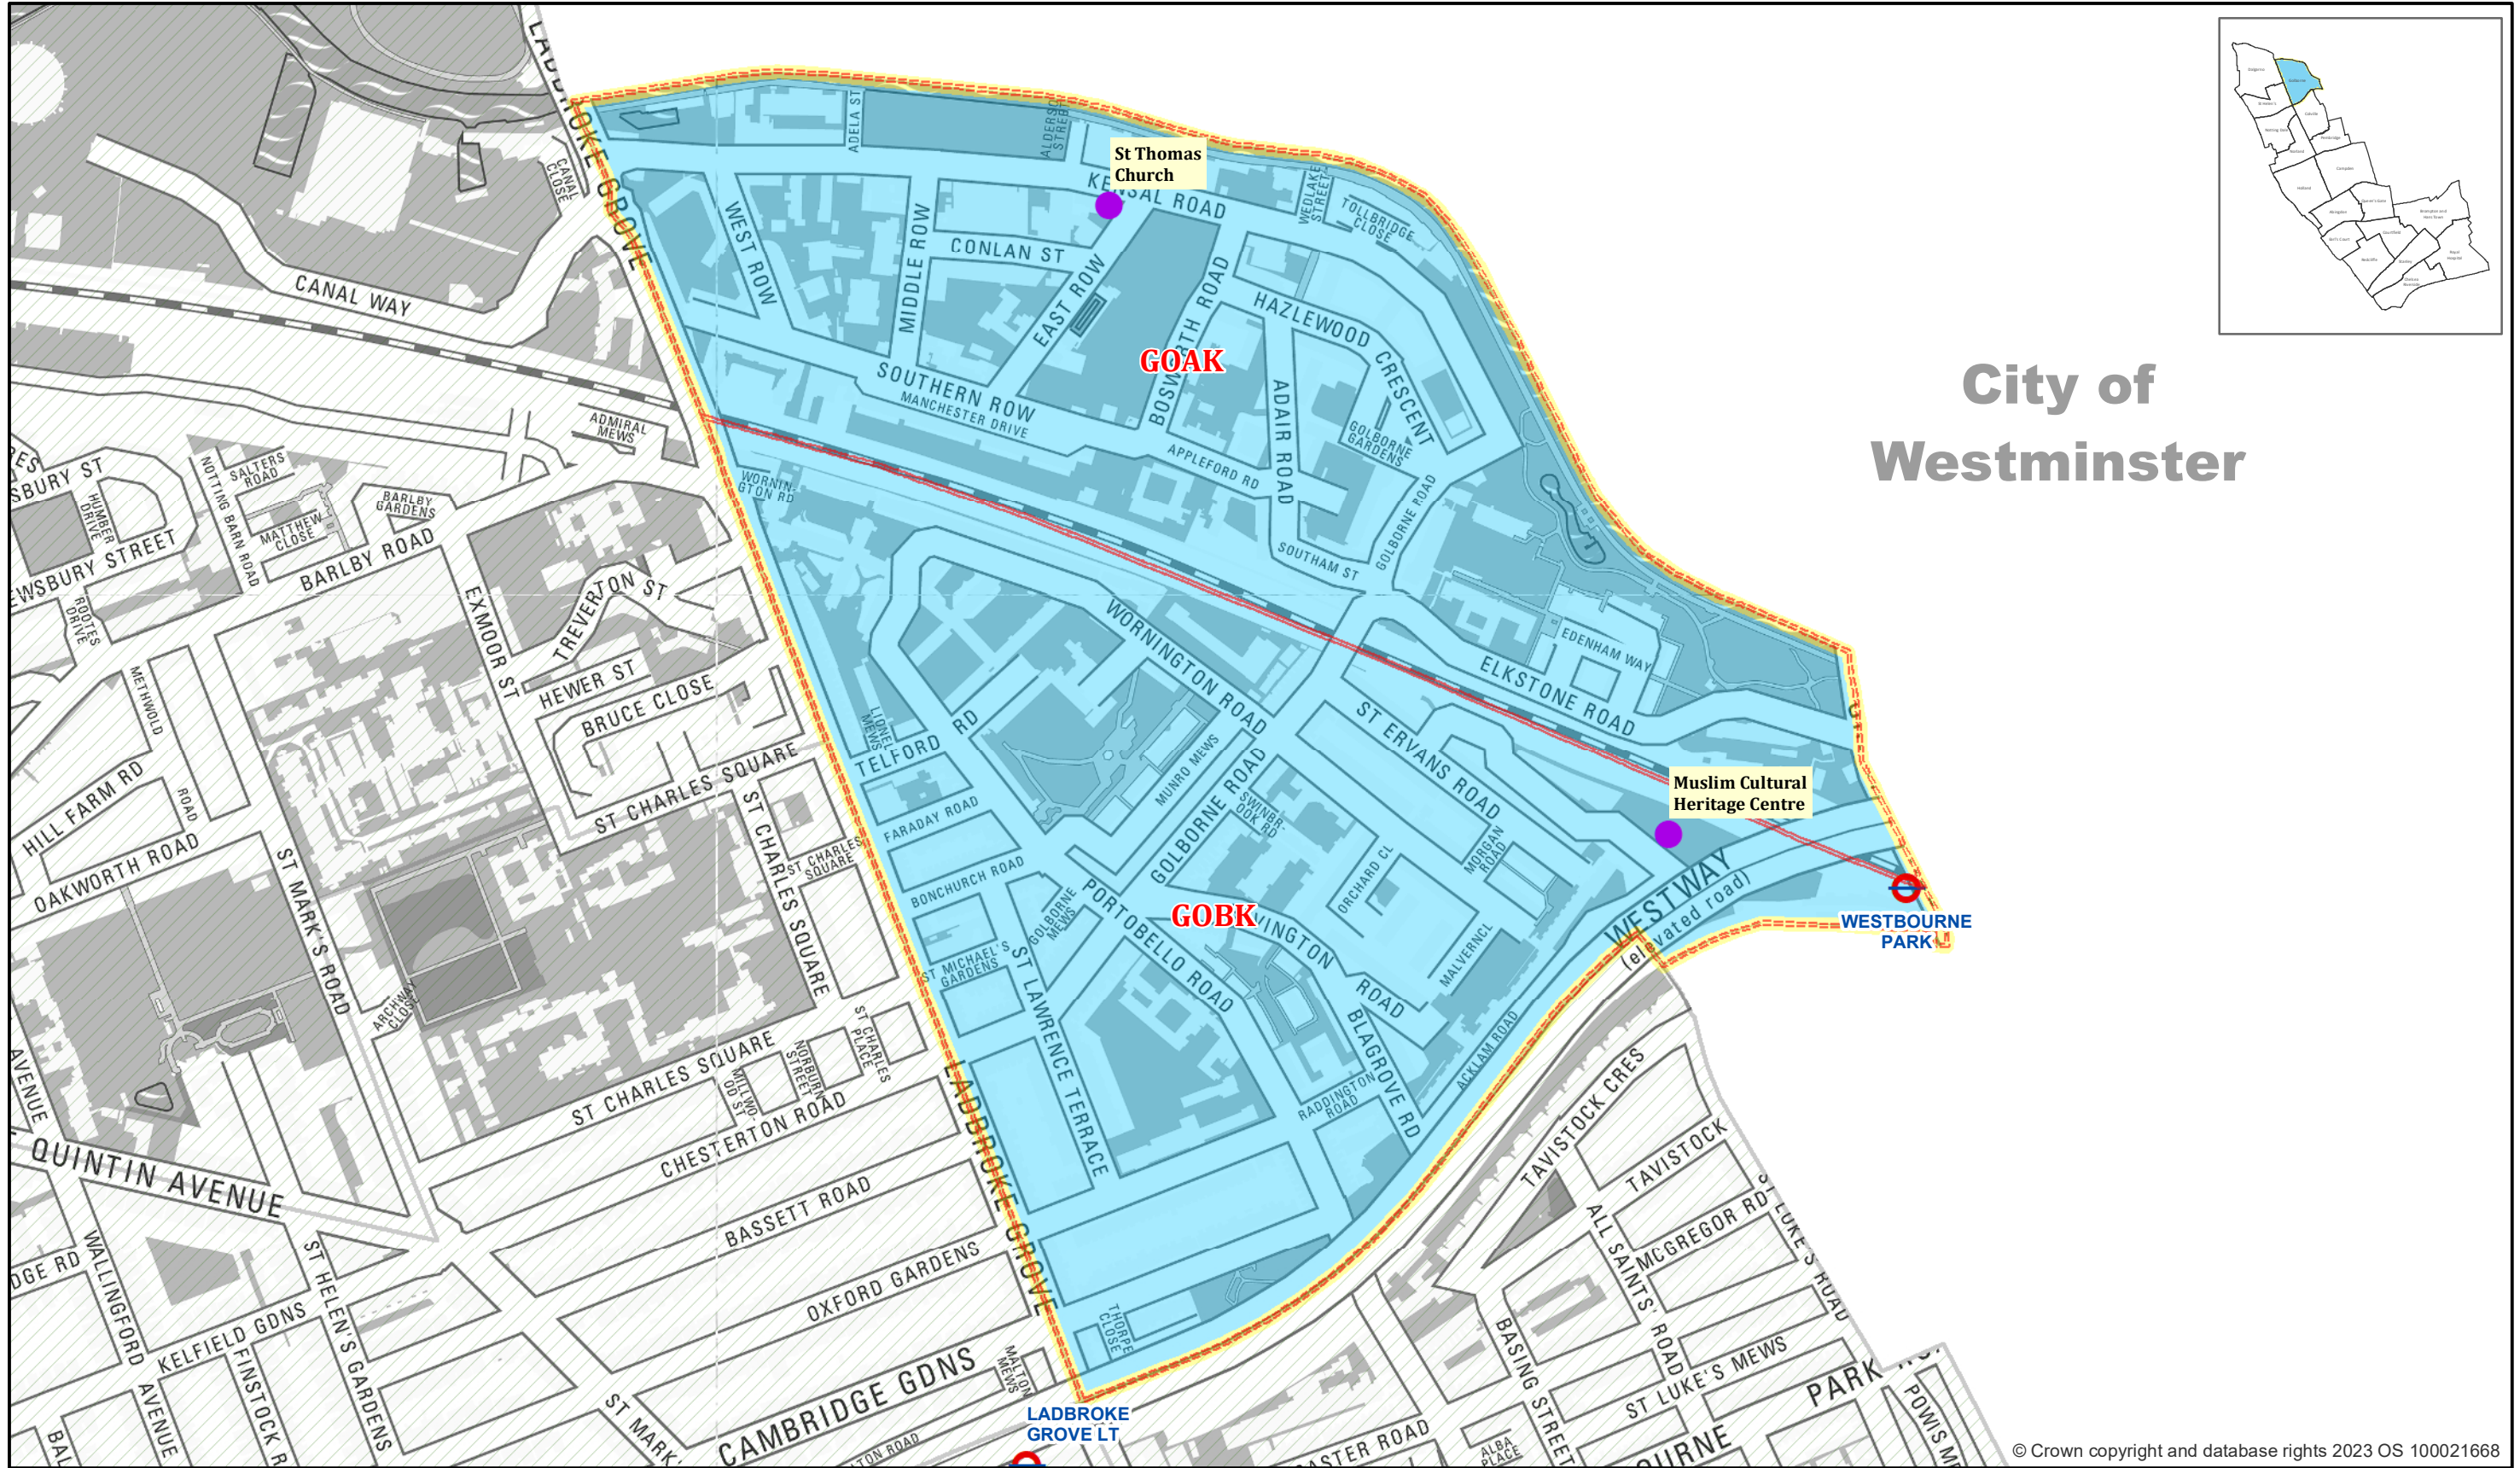

Golborne Ward

City of Westminster

© Crown copyright and database rights 2023 OS AC000849971

Map Scale >> 1:4,920

Ref: 0428

Date: 21/11/2023

Map produced by : Shared GIS Services

● Proposed Polling Stations

Polling District Boundary

Golborne Ward Boundary

⊖ Tube Stations

Adjoining Ward Boundary

Electoral Services
 The Royal Borough of Kensington and Chelsea
 The Town Hall , Hornton Street
 London. W8 7NX

© Crown copyright and database rights 2023 OS 100021668