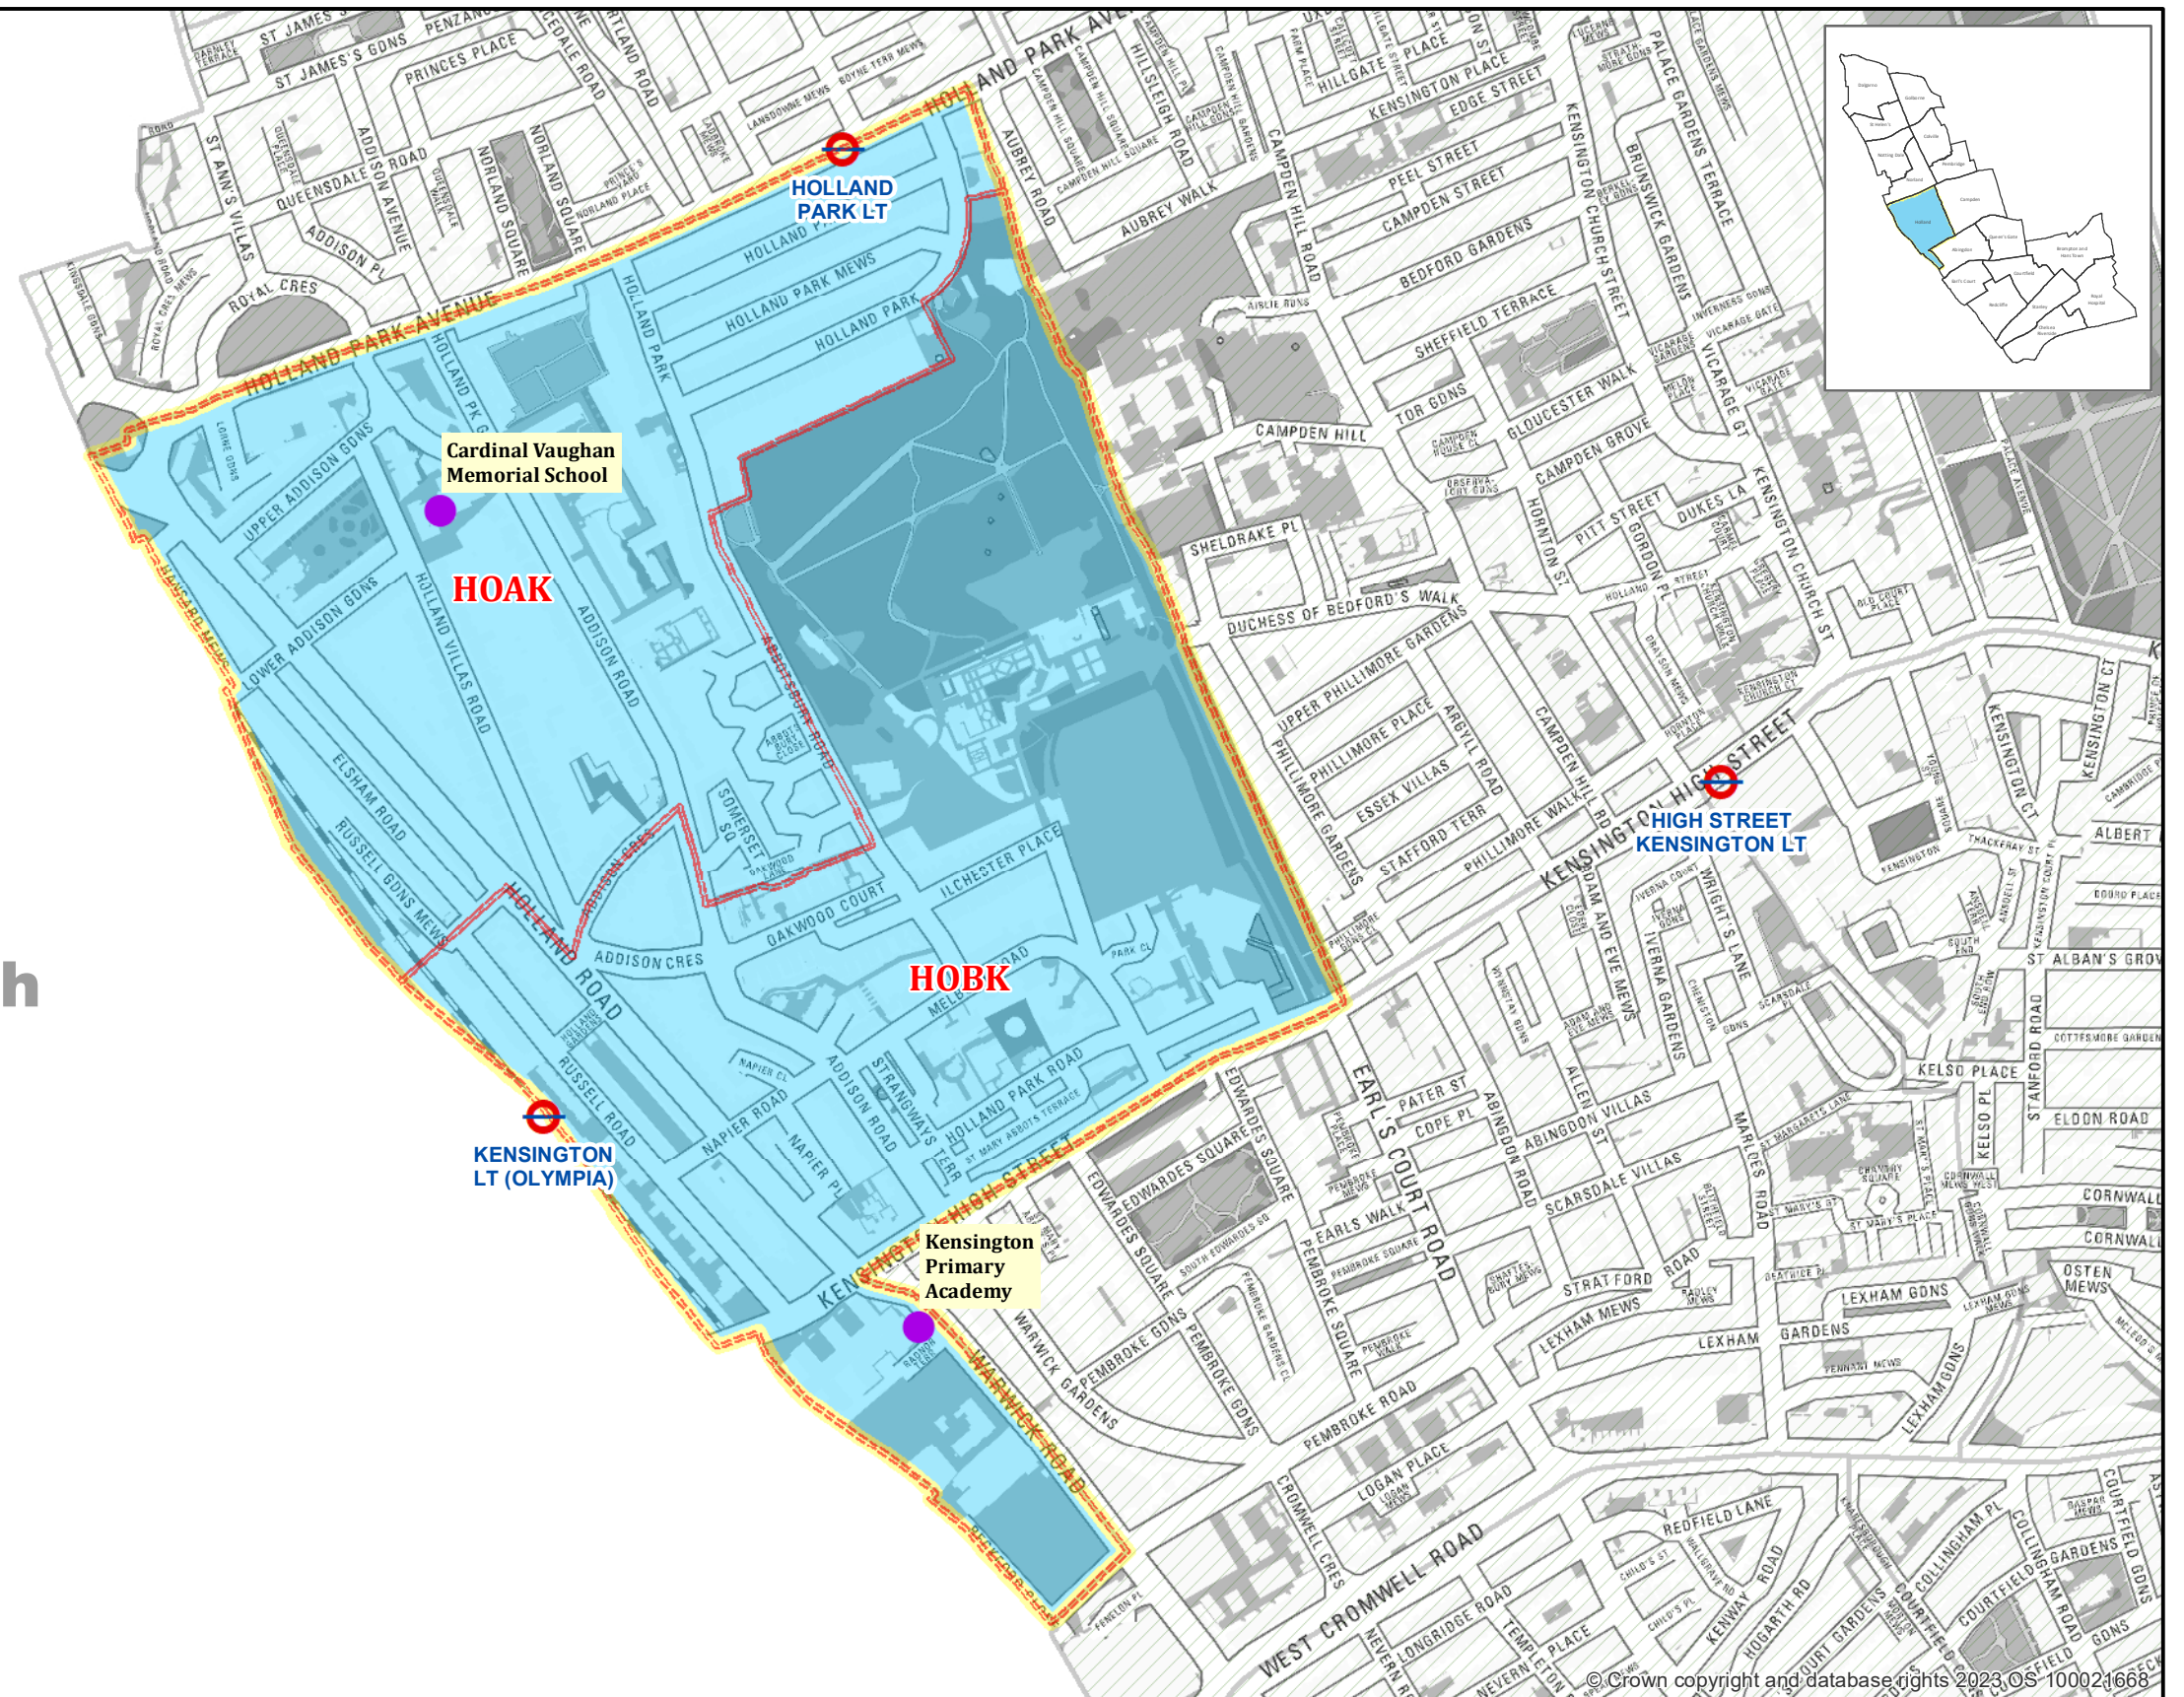

Holland Ward

Hammersmith and Fulham

© Crown copyright and database rights 2023 OS AC0000849971

Map Scale >> 1:7,720

Ref: 0428

Date: 21/11/2023

Map produced by : Shared GIS Services

● Proposed Polling Stations

Polling District Boundary

Holland Ward Boundary

⊖ Tube Stations

Adjoining Ward Boundary

Electoral Services

The Royal Borough of Kensington and Chelsea

The Town Hall, Hornton Street

London, W8 7NX

THE ROYAL BOROUGH OF KENSINGTON AND CHELSEA