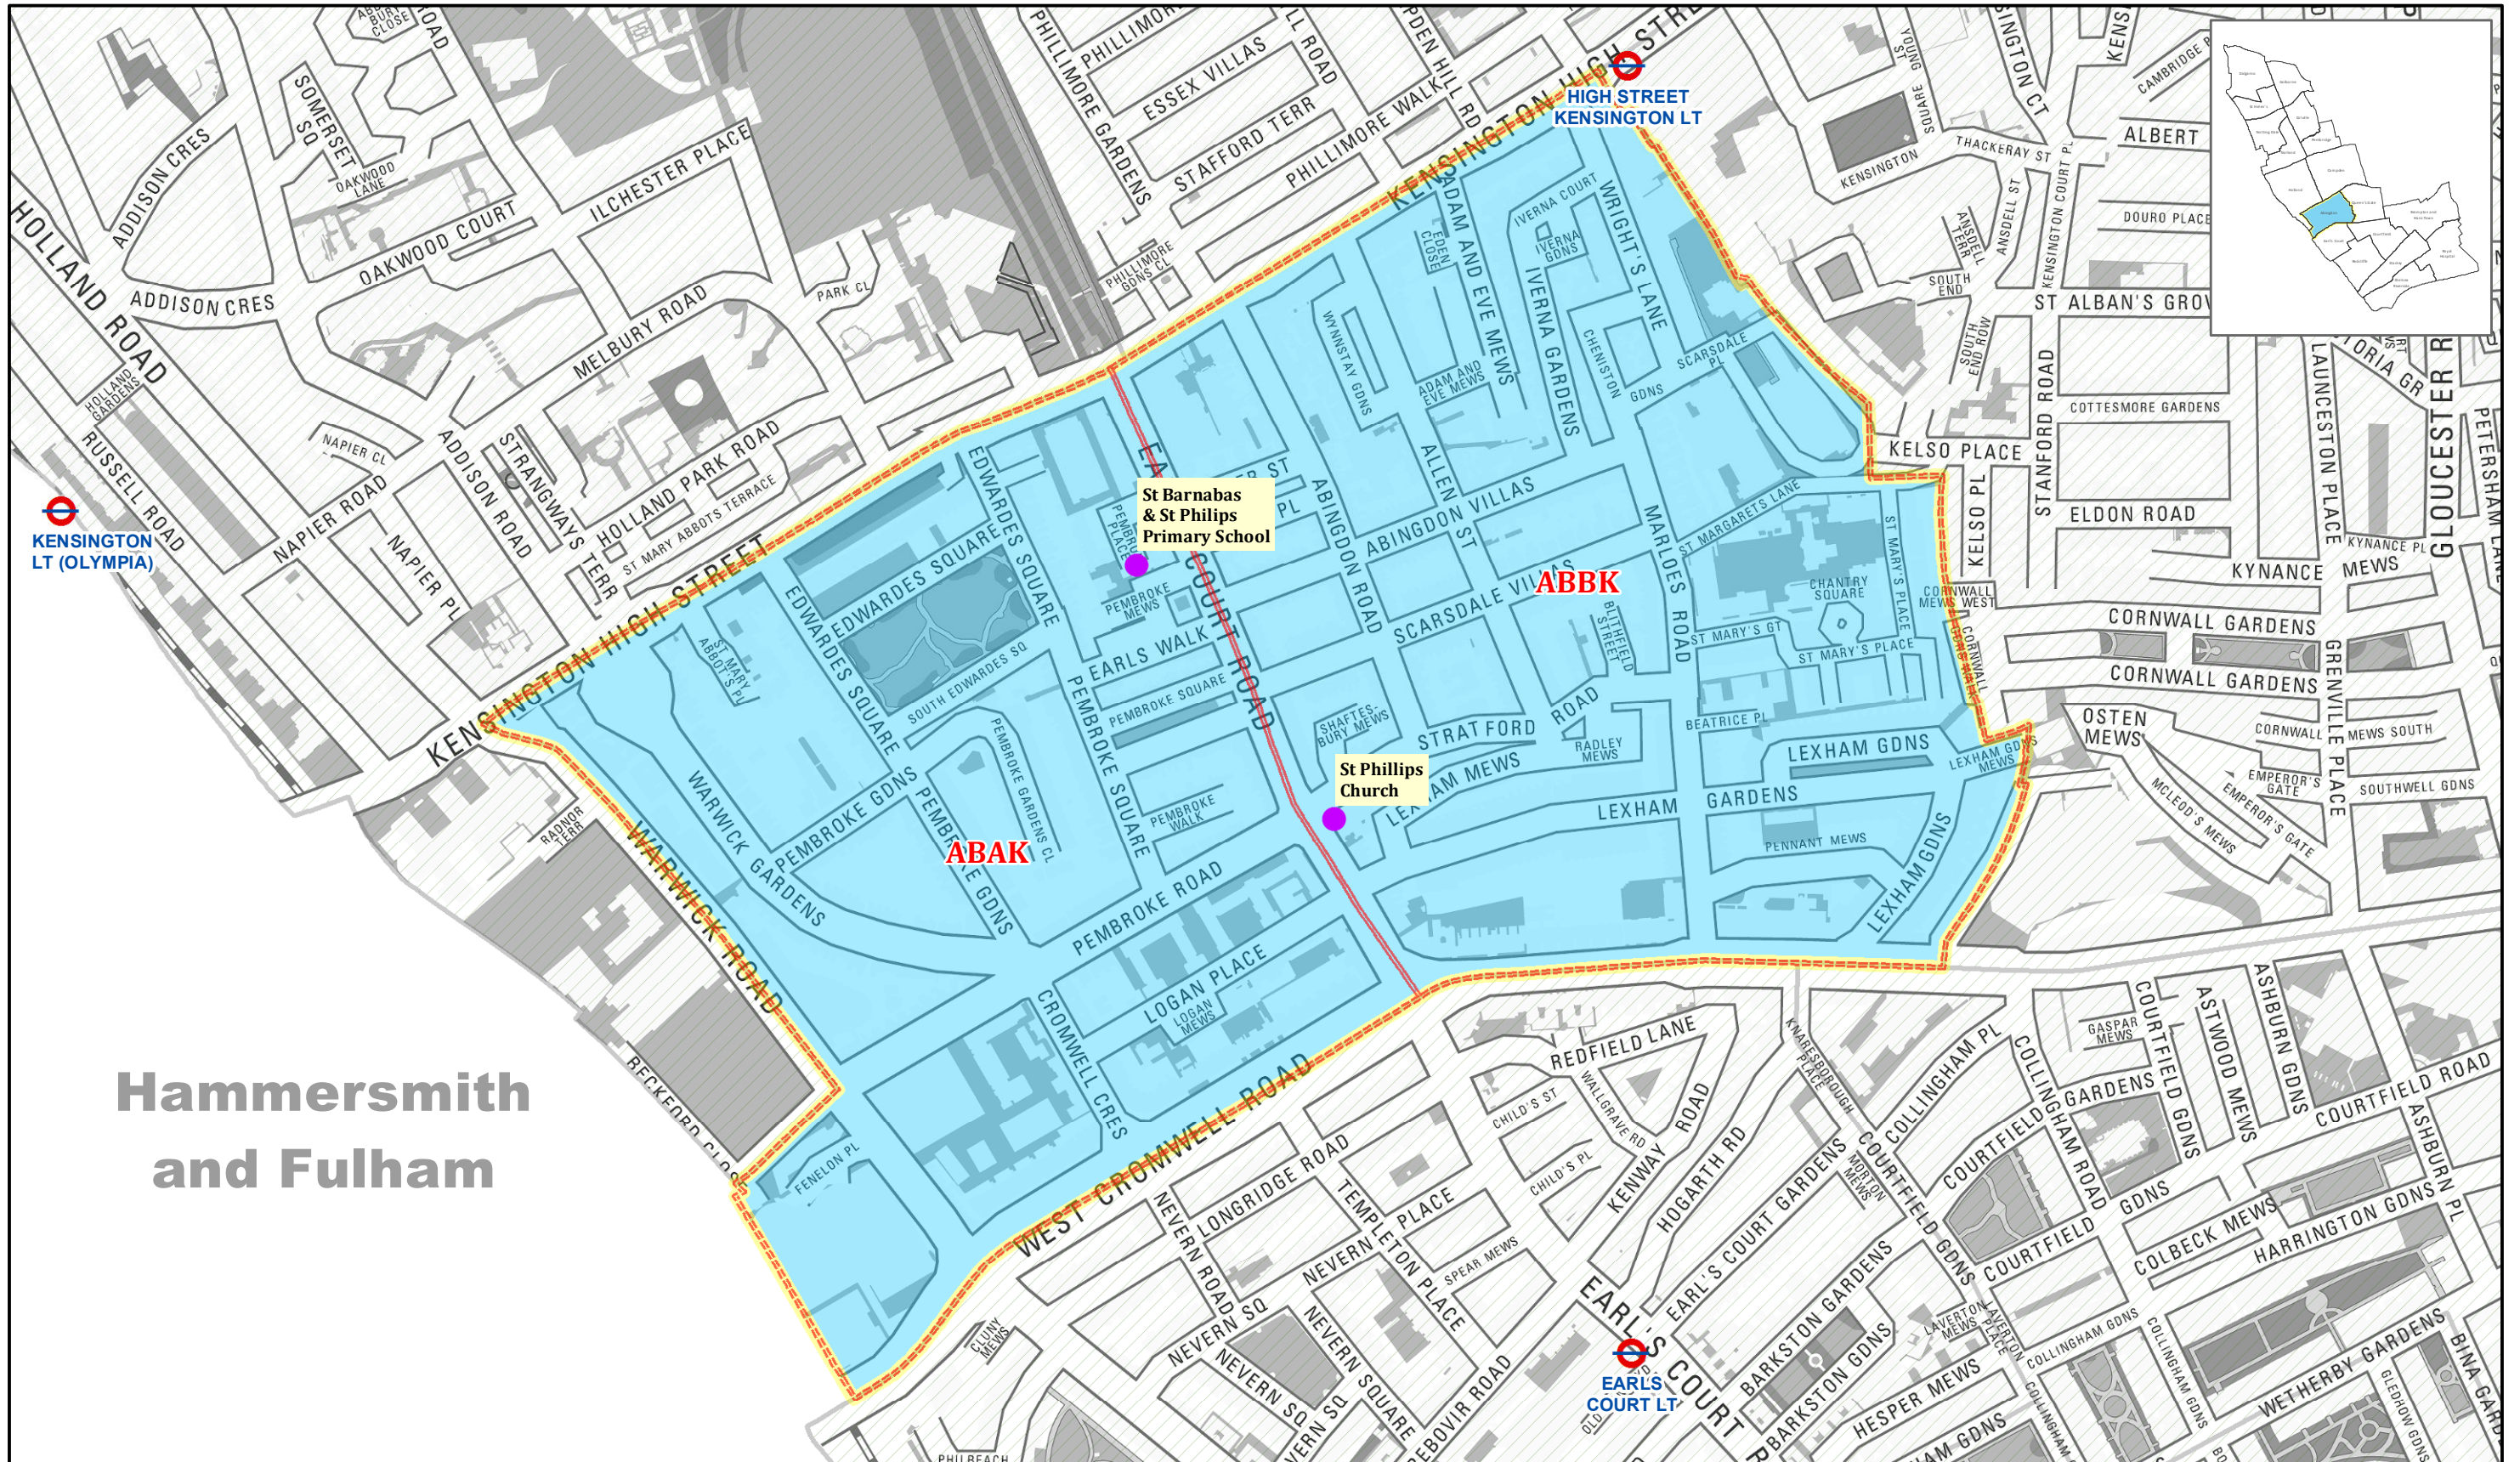

Abingdon Ward

Hammersmith
and Fulham

© Crown copyright and database rights 2022 OS 100021668

Map Scale >> 1:5,010

Ref: 0428

Date: 19/03/2022

Map produced by : Shared GIS Services

 Polling Stations

Polling District Boundary

Abingdon
Ward Boundary

 Tube Stations

Adjoining Ward Boundary

Electoral Services

The Royal Borough of Kensington and Chelsea

The Town Hall, Hornton Street

London, W8 7NX