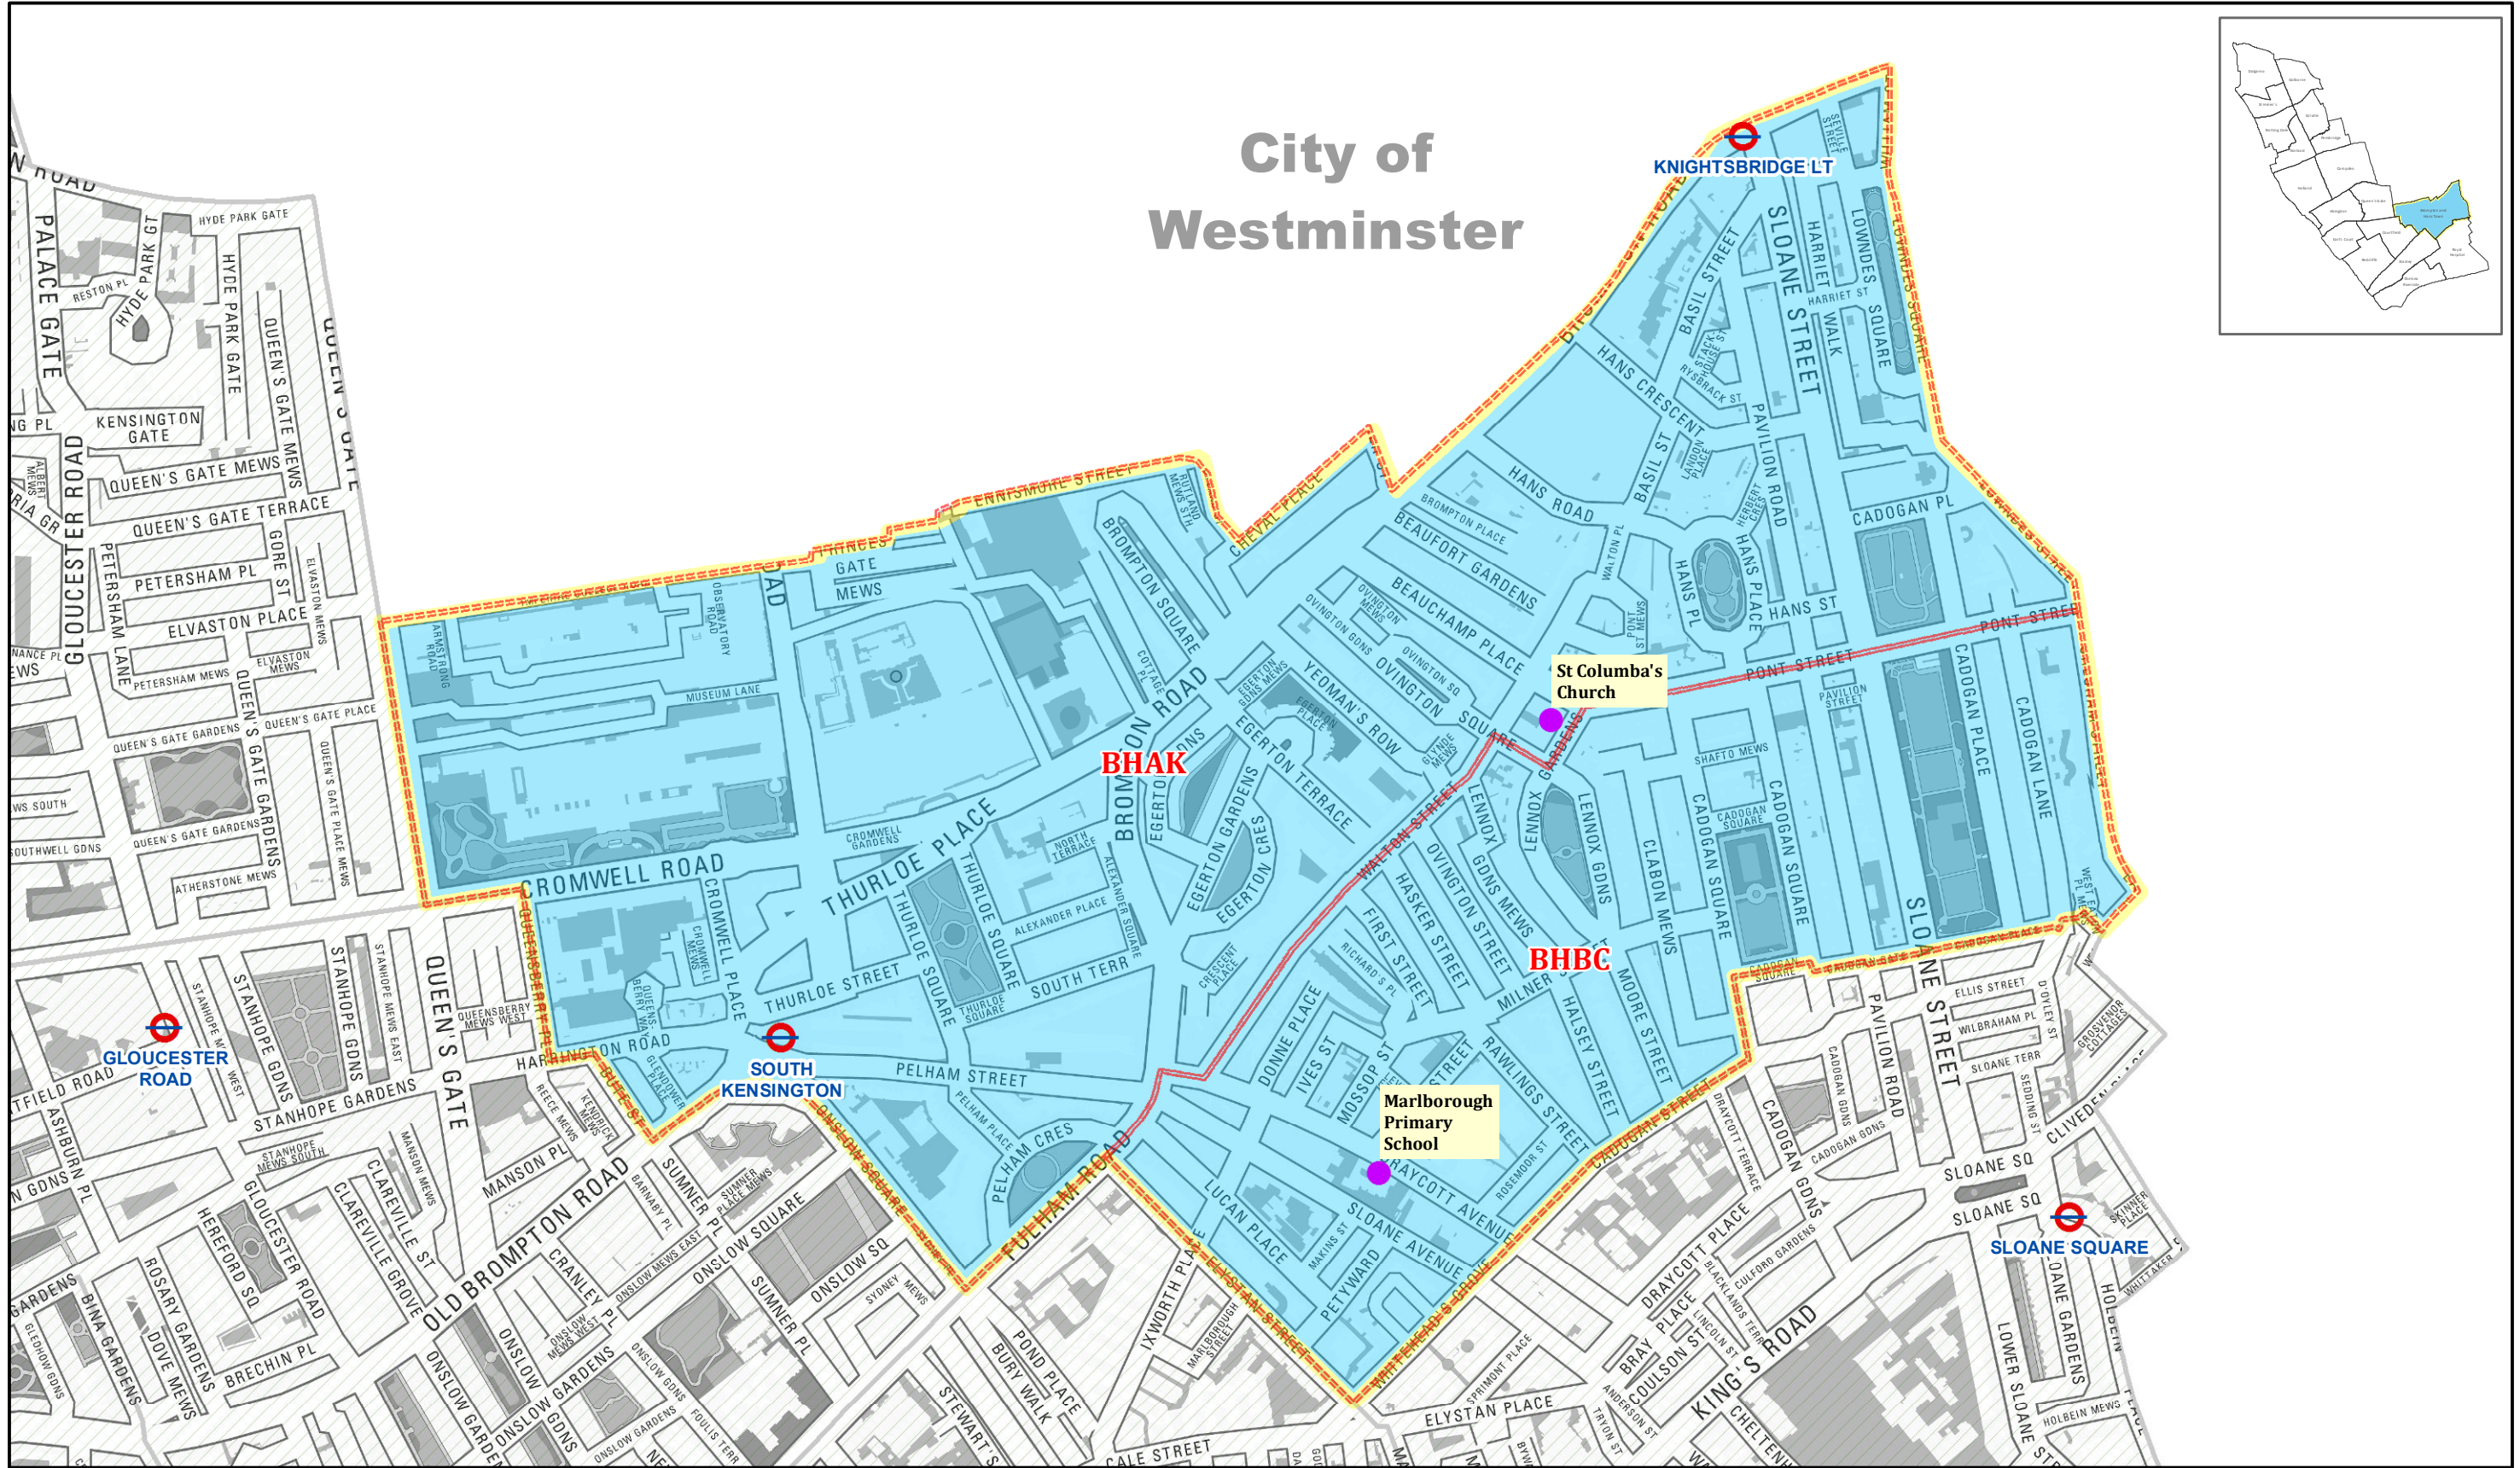

# Brompton and Hans Town Ward

© Crown copyright and database rights 2022 OS 100021668

Map Scale >> 1:6,200

Ref: 0428

Date: 19/03/2022

Map produced by : Shared GIS Services

 Polling Stations

 Polling District Boundary

 Brompton and Hans Town Ward Boundary

 Tube Stations

 Adjoining Ward Boundary

**Electoral Services**  
 The Royal Borough of Kensington and Chelsea  
 The Town Hall , Horton Street  
 London. W8 7NX