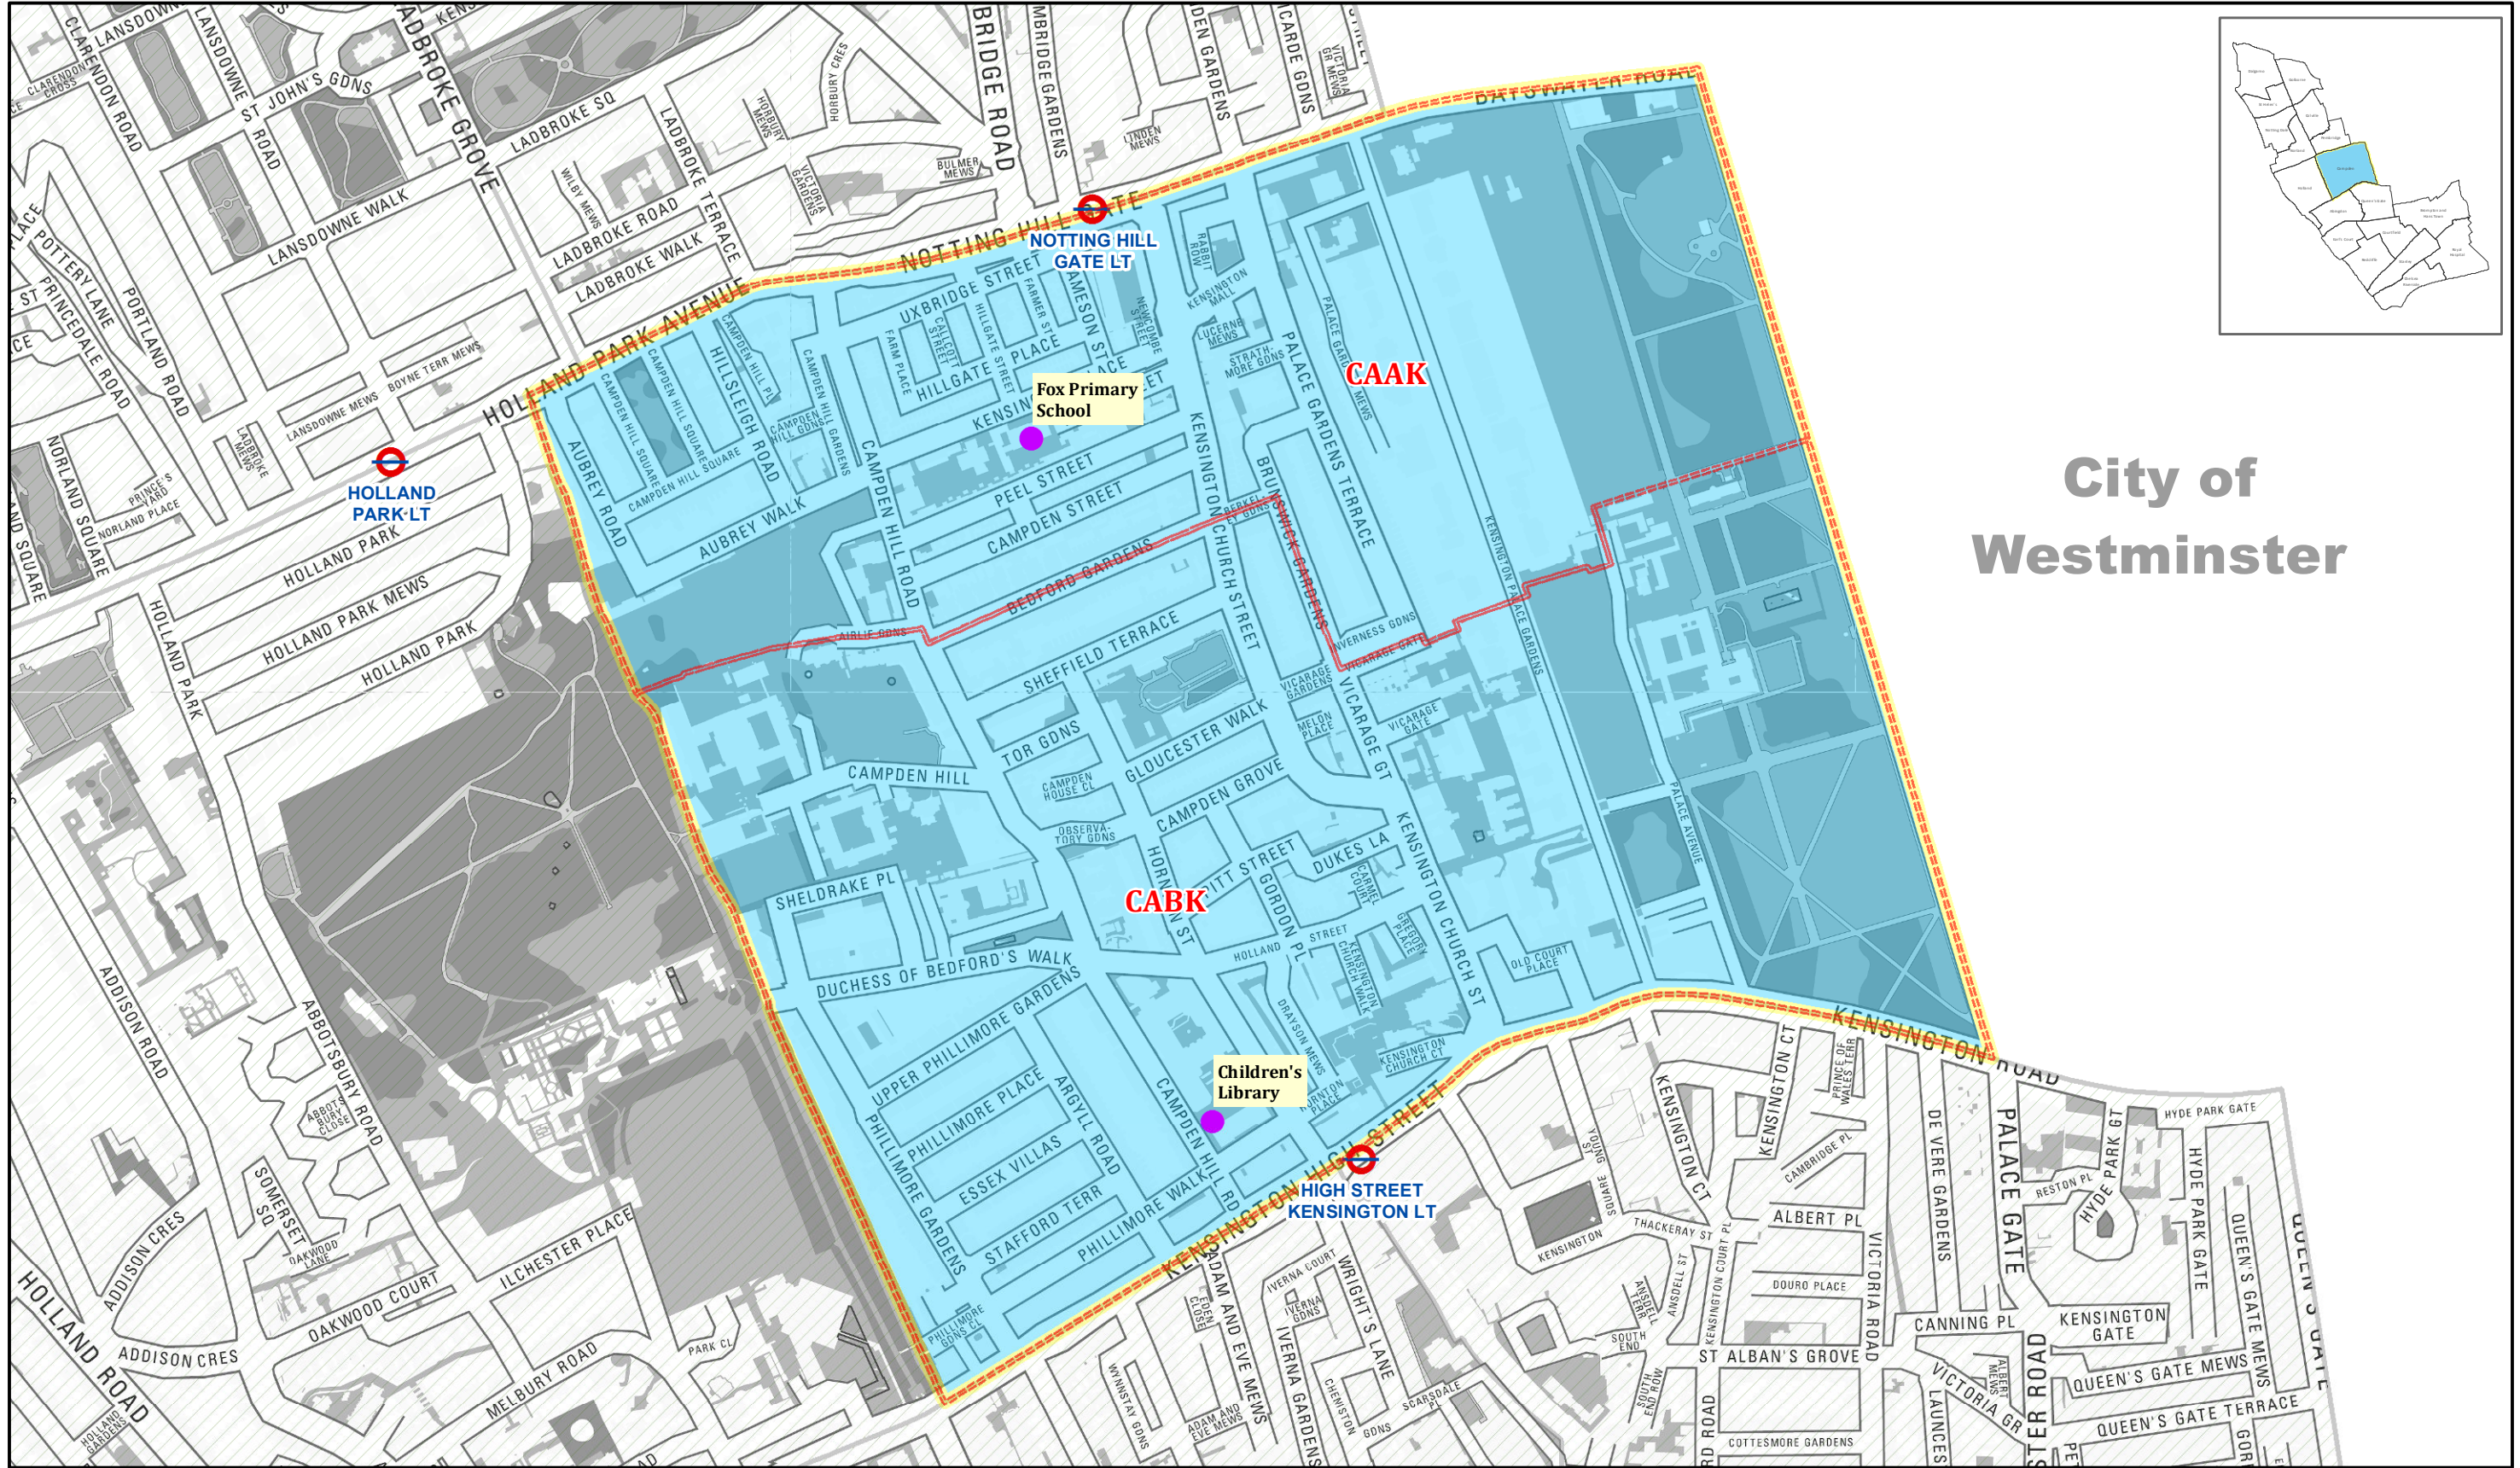

# Campden Ward

City of Westminster

© Crown copyright and database rights 2022 OS 100021668

Map Scale >> 1:6,060

Ref: 0428

Date: 19/03/2022

Map produced by : Shared GIS Services

- Polling Stations
- Tube Stations

- Polling District Boundary
- Adjoining Ward Boundary

- Campden Ward Boundary

**Electoral Services**  
 The Royal Borough of Kensington and Chelsea  
 The Town Hall, Hornton Street  
 London. W8 7NX