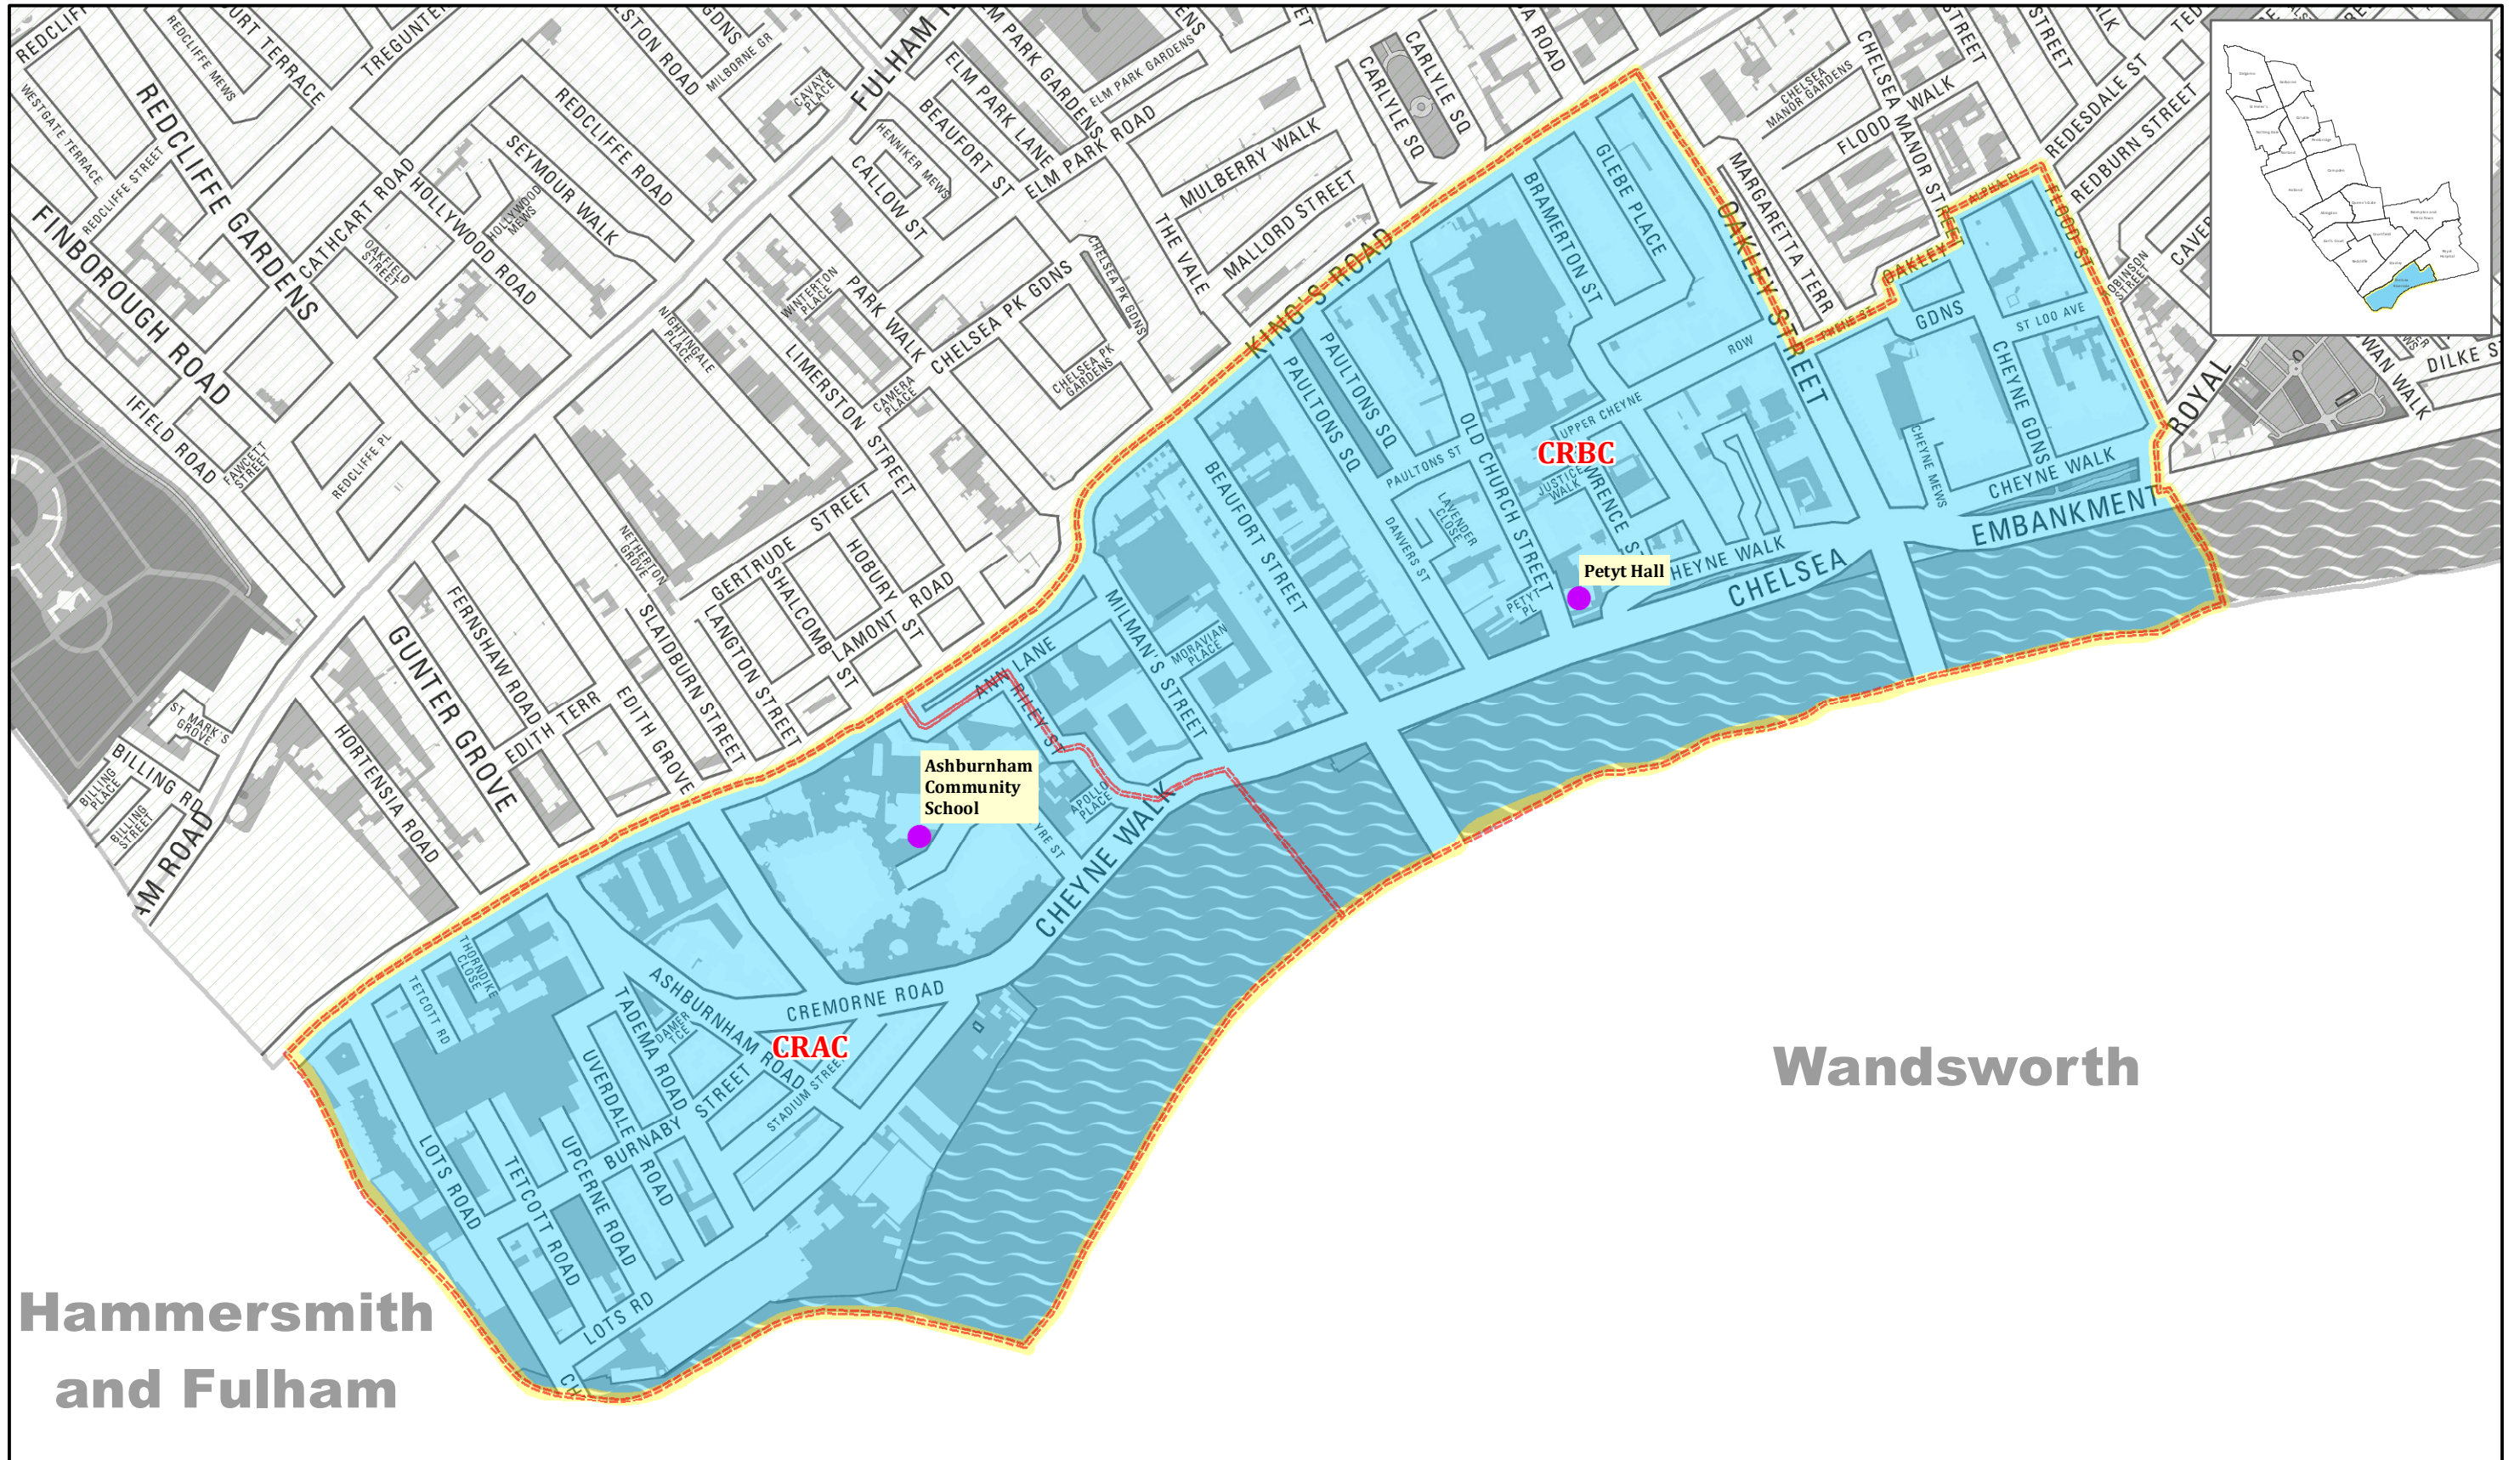

Chelsea Riverside Ward

© Crown copyright and database rights 2022 OS 100021668

Map Scale >> 1:5,330

Ref: 0428

Date: 19/03/2022

Map produced by : Shared GIS Services

● Polling Stations

Polling District Boundary

Chelsea Riverside Ward Boundary

⊖ Tube Stations

Adjoining Ward Boundary

Electoral Services

The Royal Borough of Kensington and Chelsea

The Town Hall, Hornton Street

London. W8 7NX