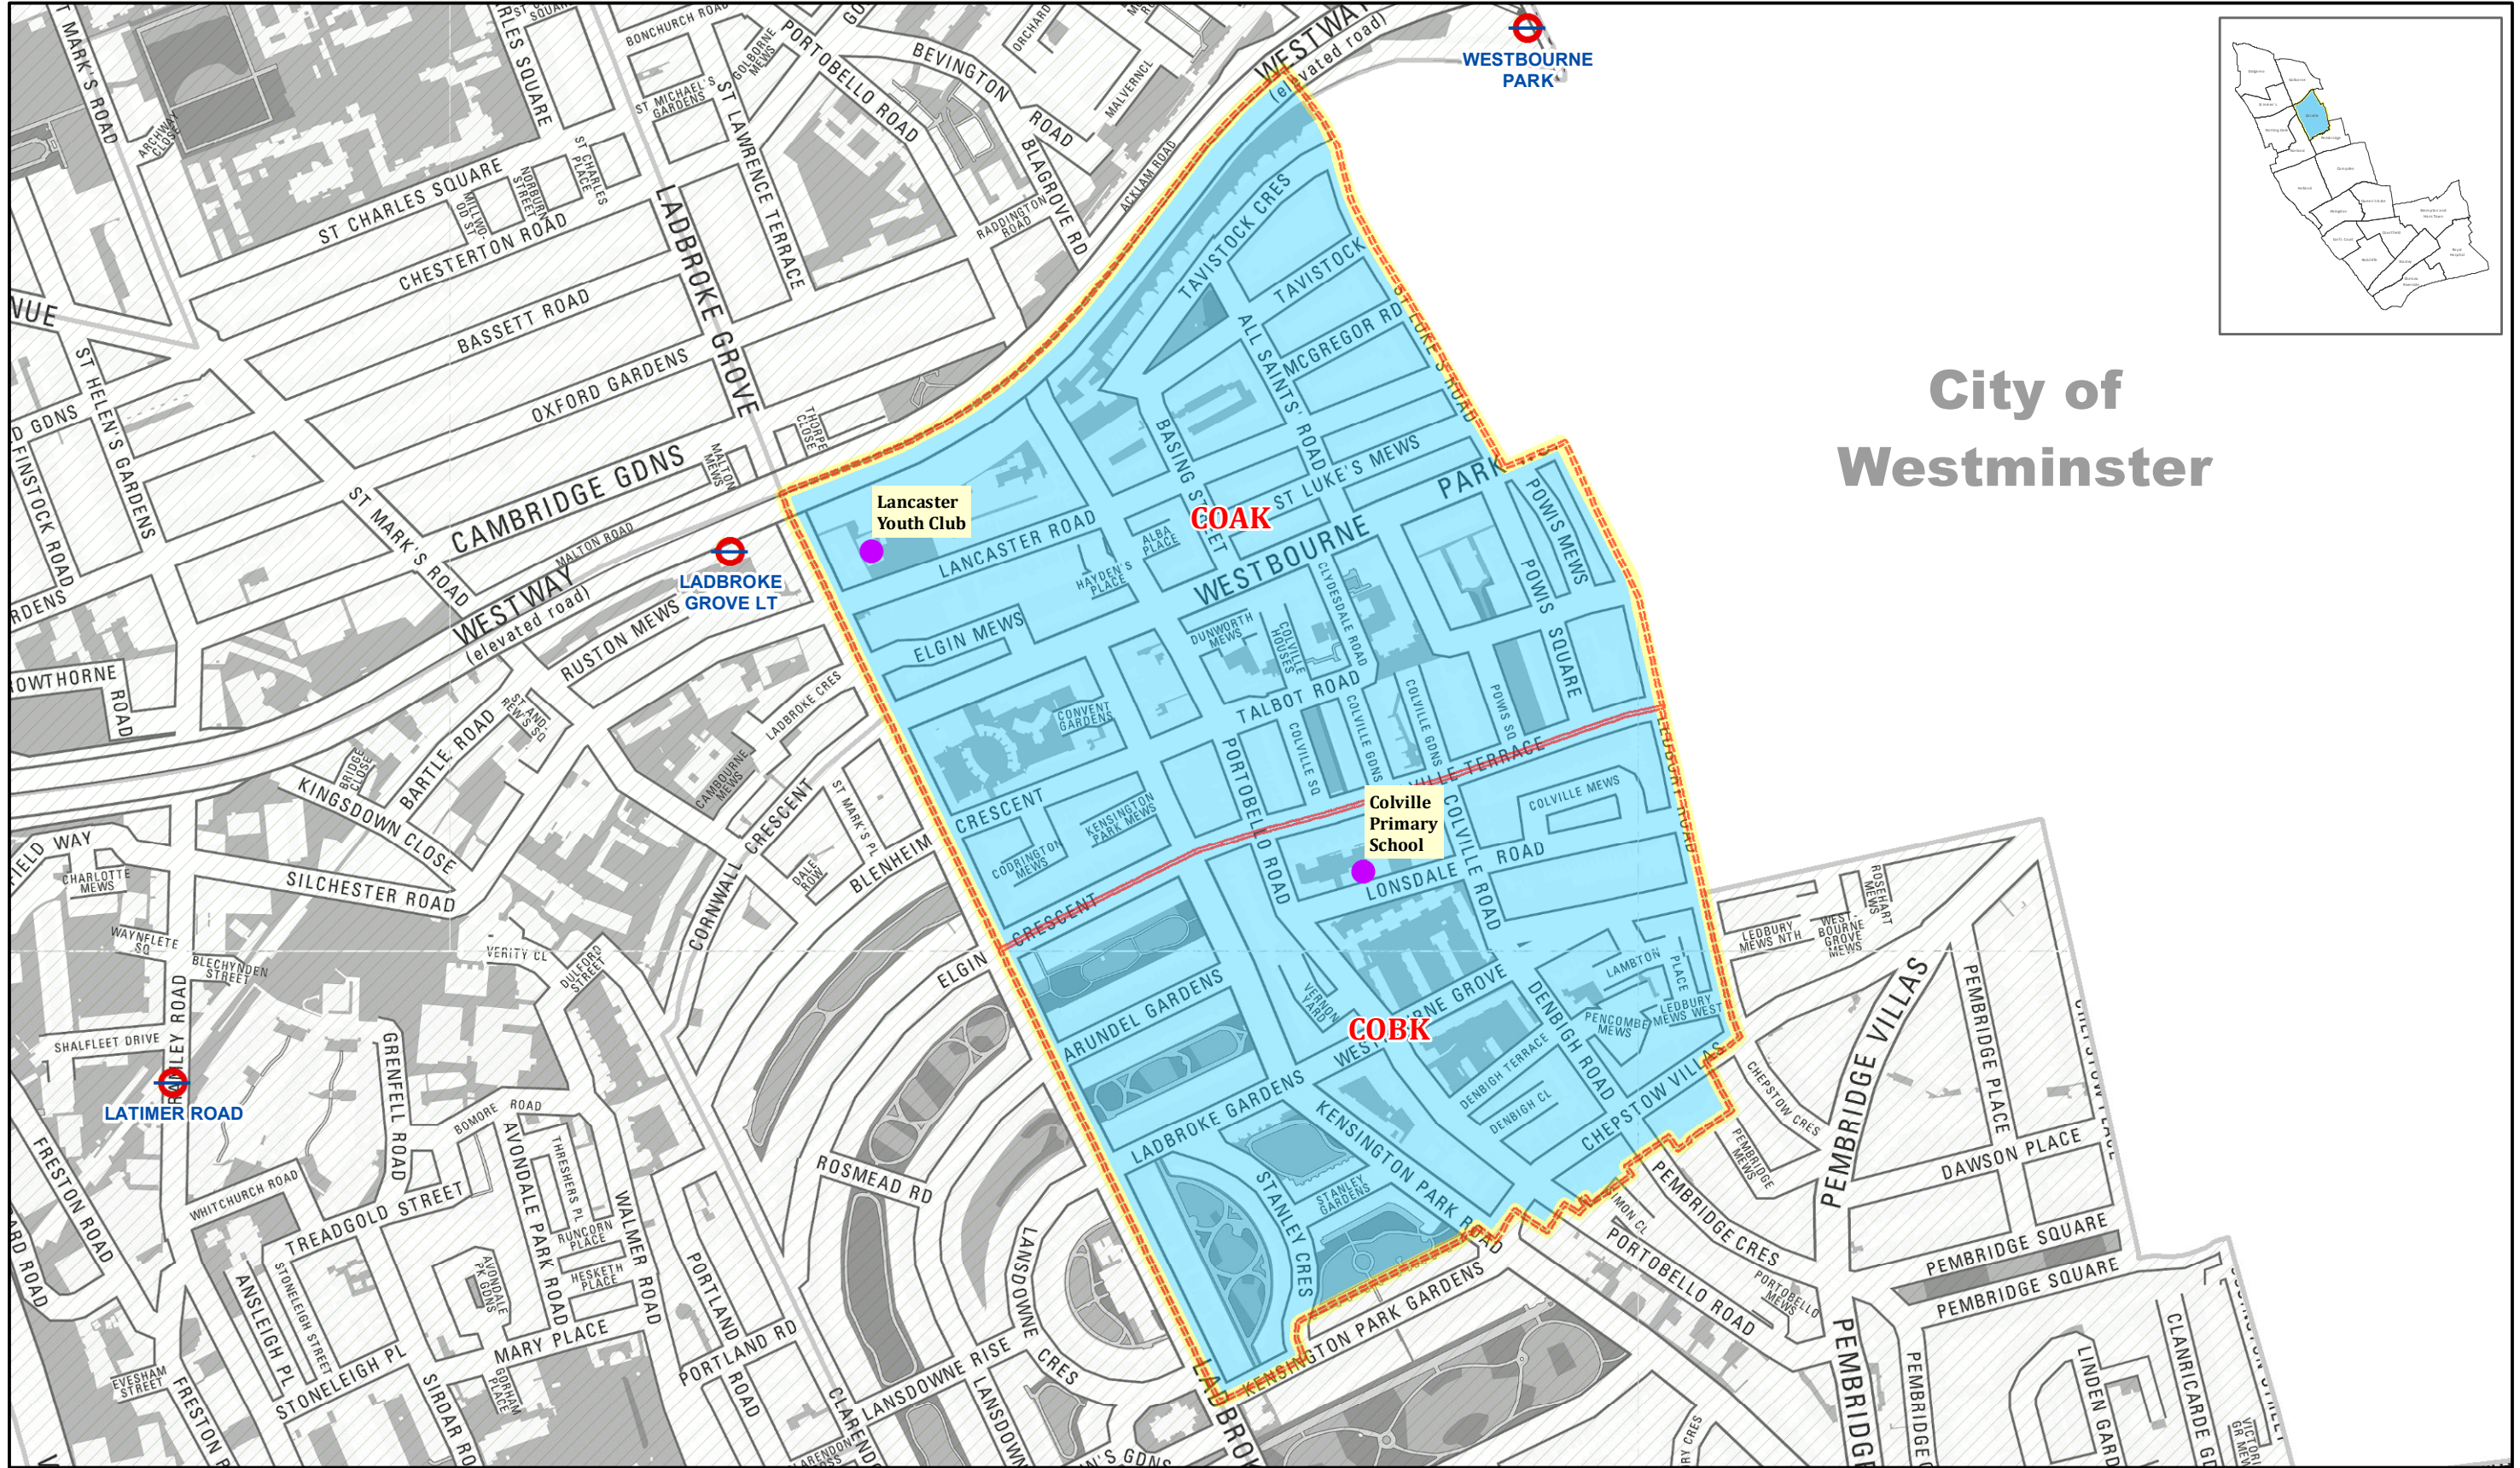

Colville Ward

City of Westminster

© Crown copyright and database rights 2022 OS 100021668

Map Scale >> 1:5,430

Ref: 0428

Date: 19/03/2022

Map produced by : Shared GIS Services

 Polling Stations

Polling District Boundary

Colville Ward Boundary

 Tube Stations

Adjoining Ward Boundary

Electoral Services

The Royal Borough of Kensington and Chelsea

The Town Hall, Hornton Street

London. W8 7NX