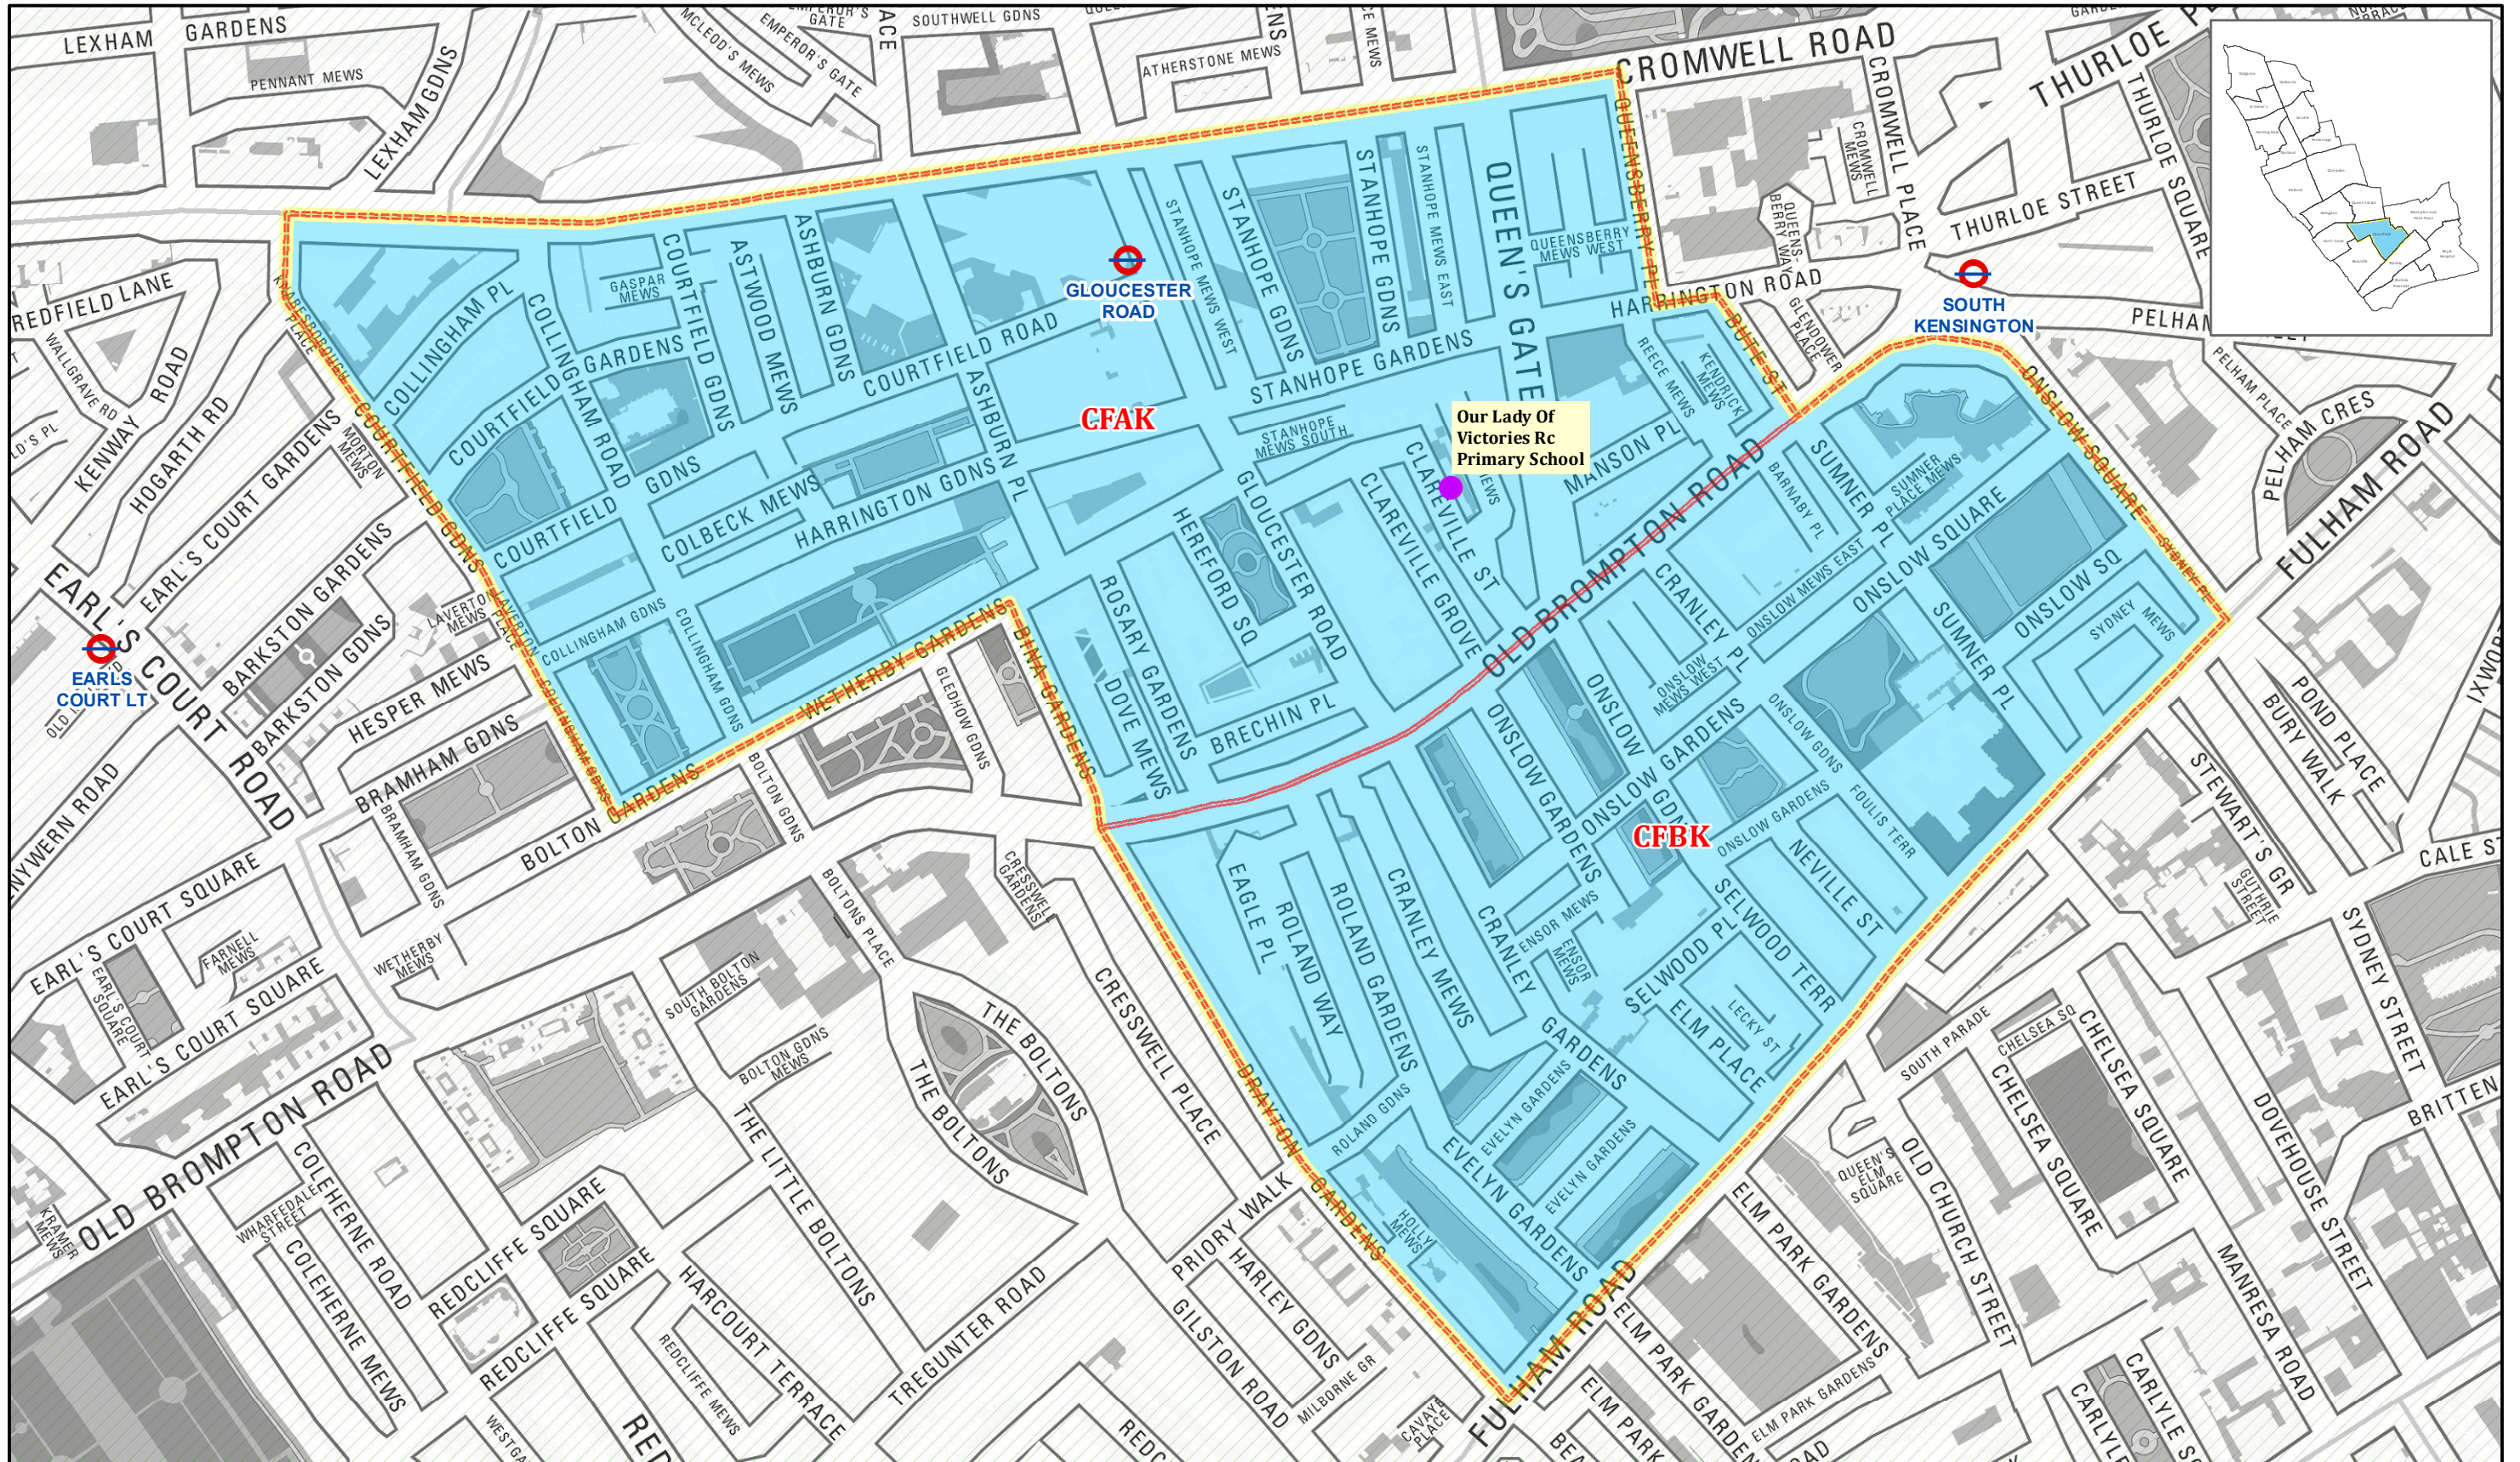

Courtfield Ward

© Crown copyright and database rights 2022 OS 100021668

Map Scale >> 1:4,500

Ref: 0428

Date: 19/03/2022

Map produced by : Shared GIS Services

-  Polling Stations
-  Polling District Boundary
-  Tube Stations
-  Adjoining Ward Boundary

 Courtfield
Ward Boundary

Electoral Services
The Royal Borough of Kensington and Chelsea
The Town Hall, Hornton Street
London. W8 7NX