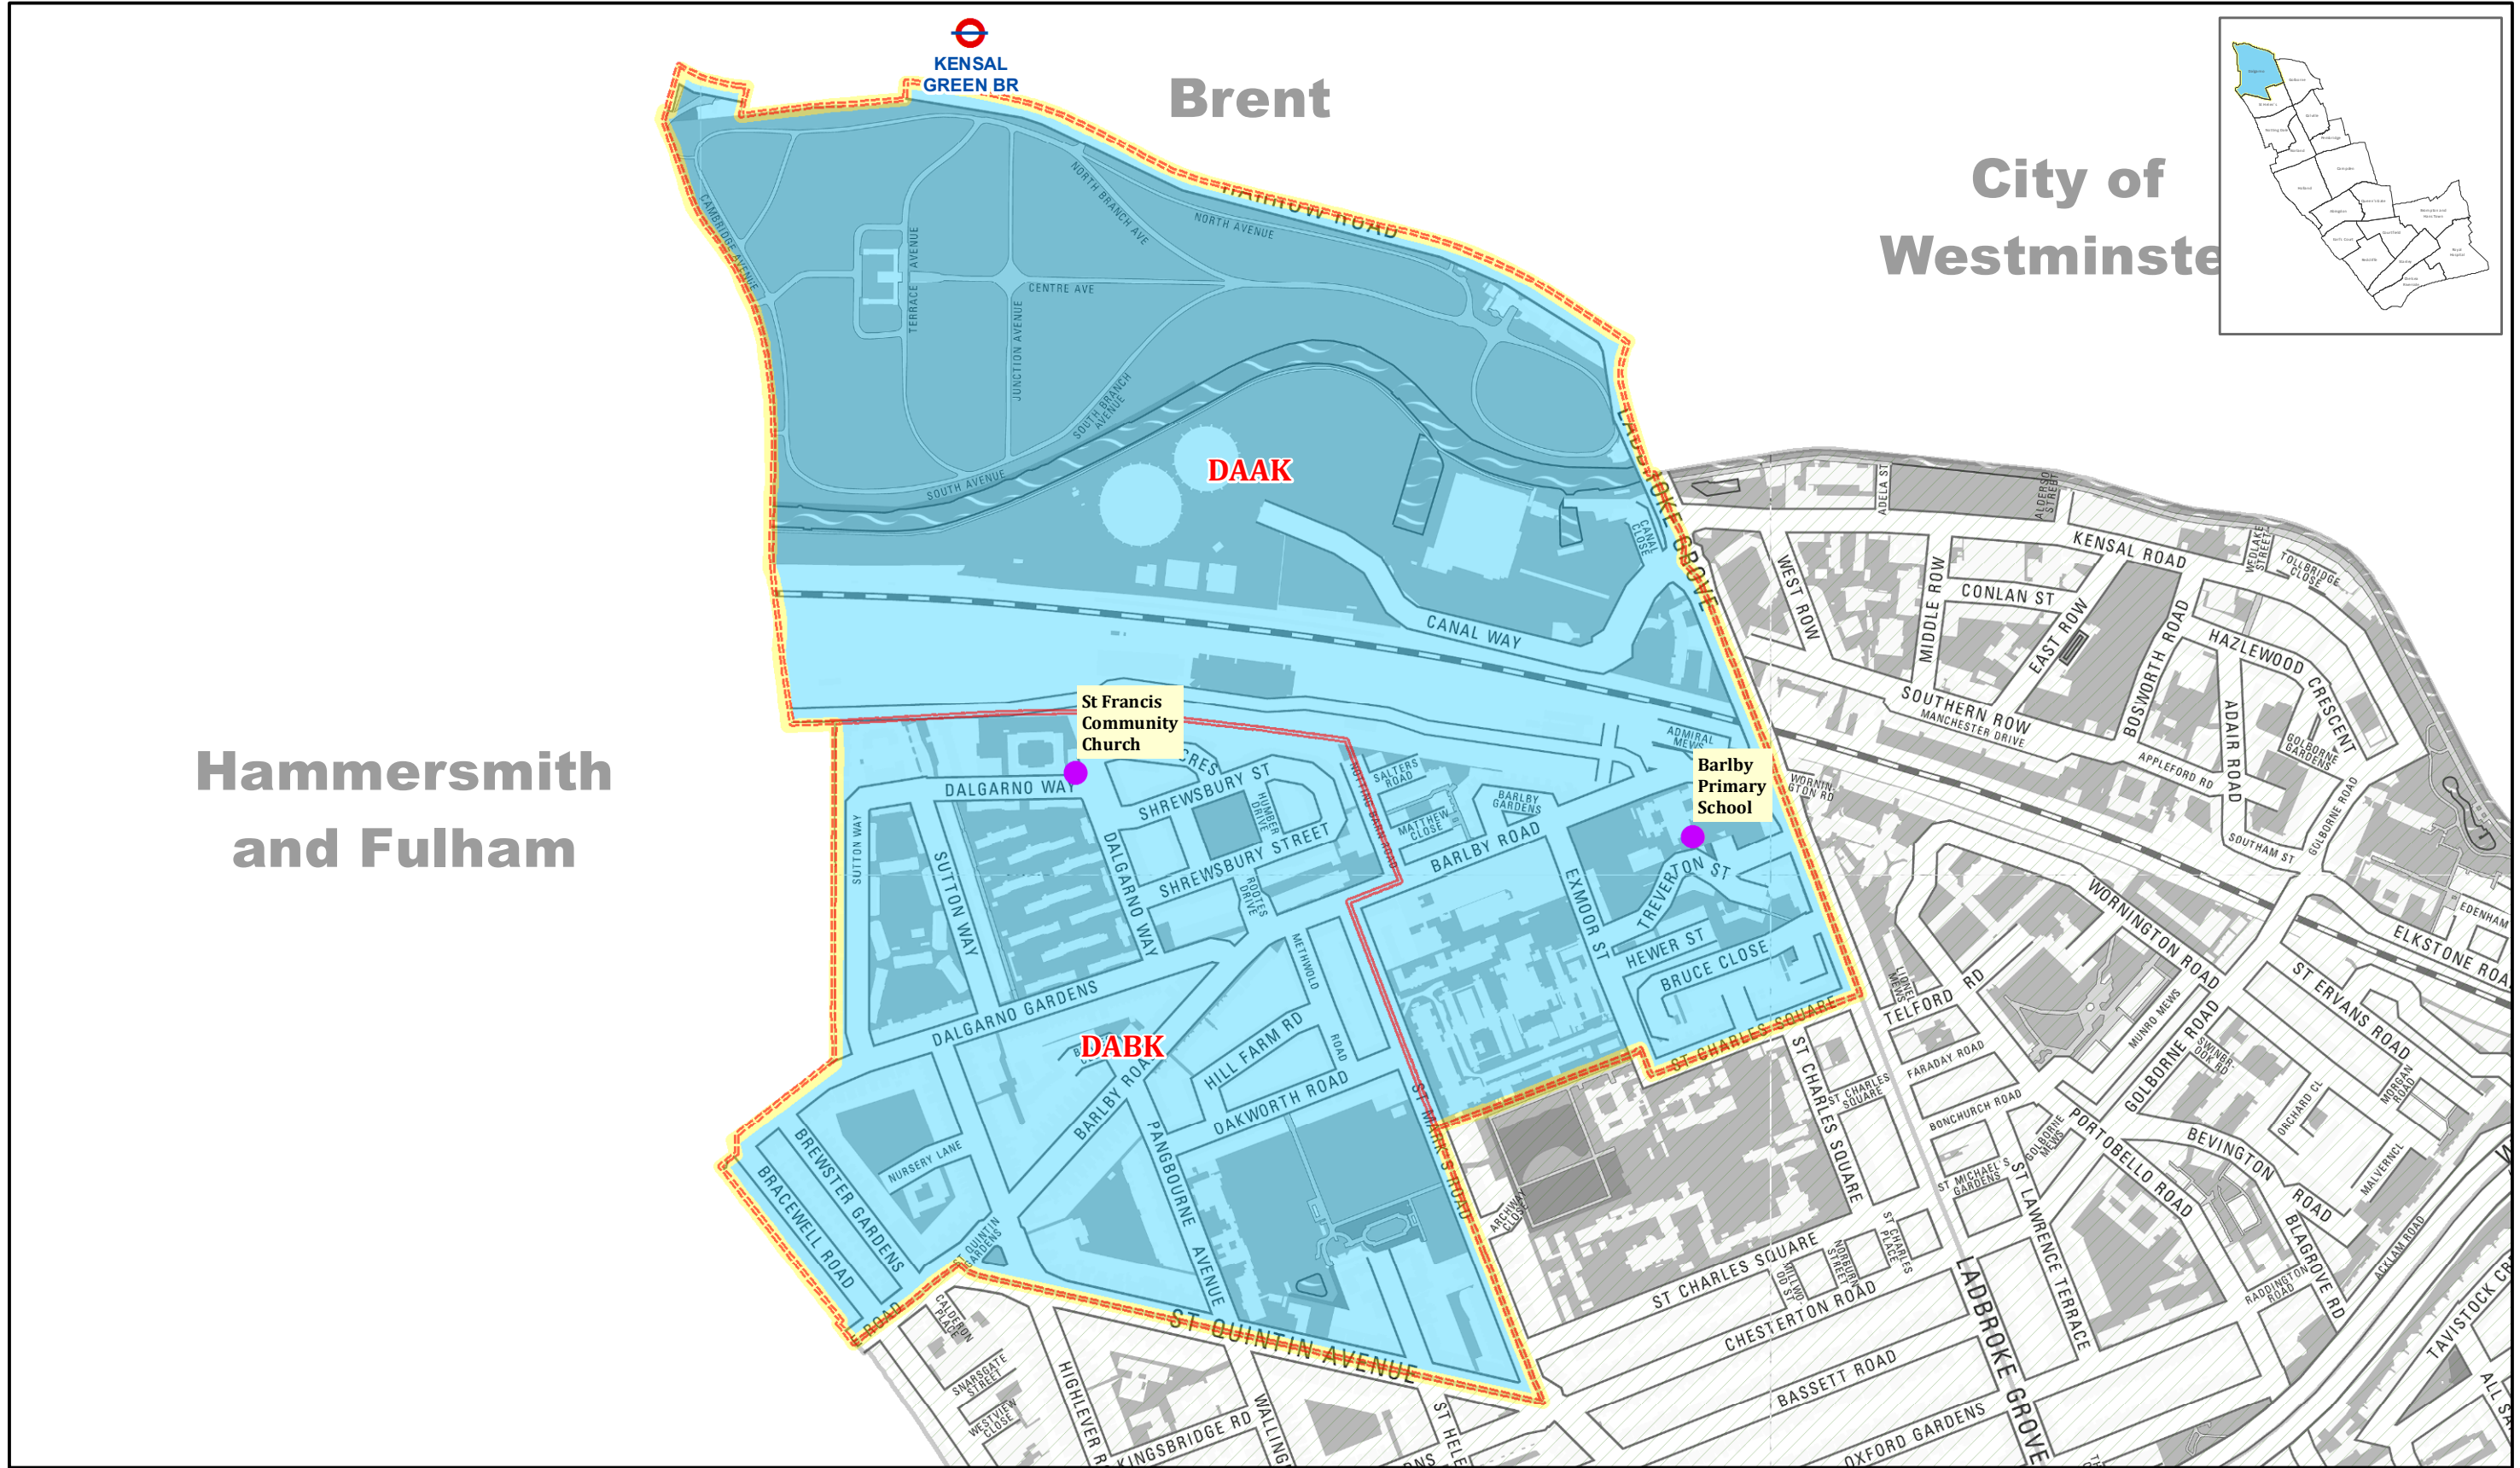

Dalgarno Ward

Hammersmith and Fulham

© Crown copyright and database rights 2022 OS 100021668

Map Scale >> 1:6,030

Ref: 0428

Date: 19/03/2022

Map produced by : Shared GIS Services

- Polling Stations
- Tube Stations

- Polling District Boundary
- Adjoining Ward Boundary

- Dalgarno Ward Boundary

Electoral Services
 The Royal Borough of Kensington and Chelsea
 The Town Hall, Hornton Street
 London. W8 7NX