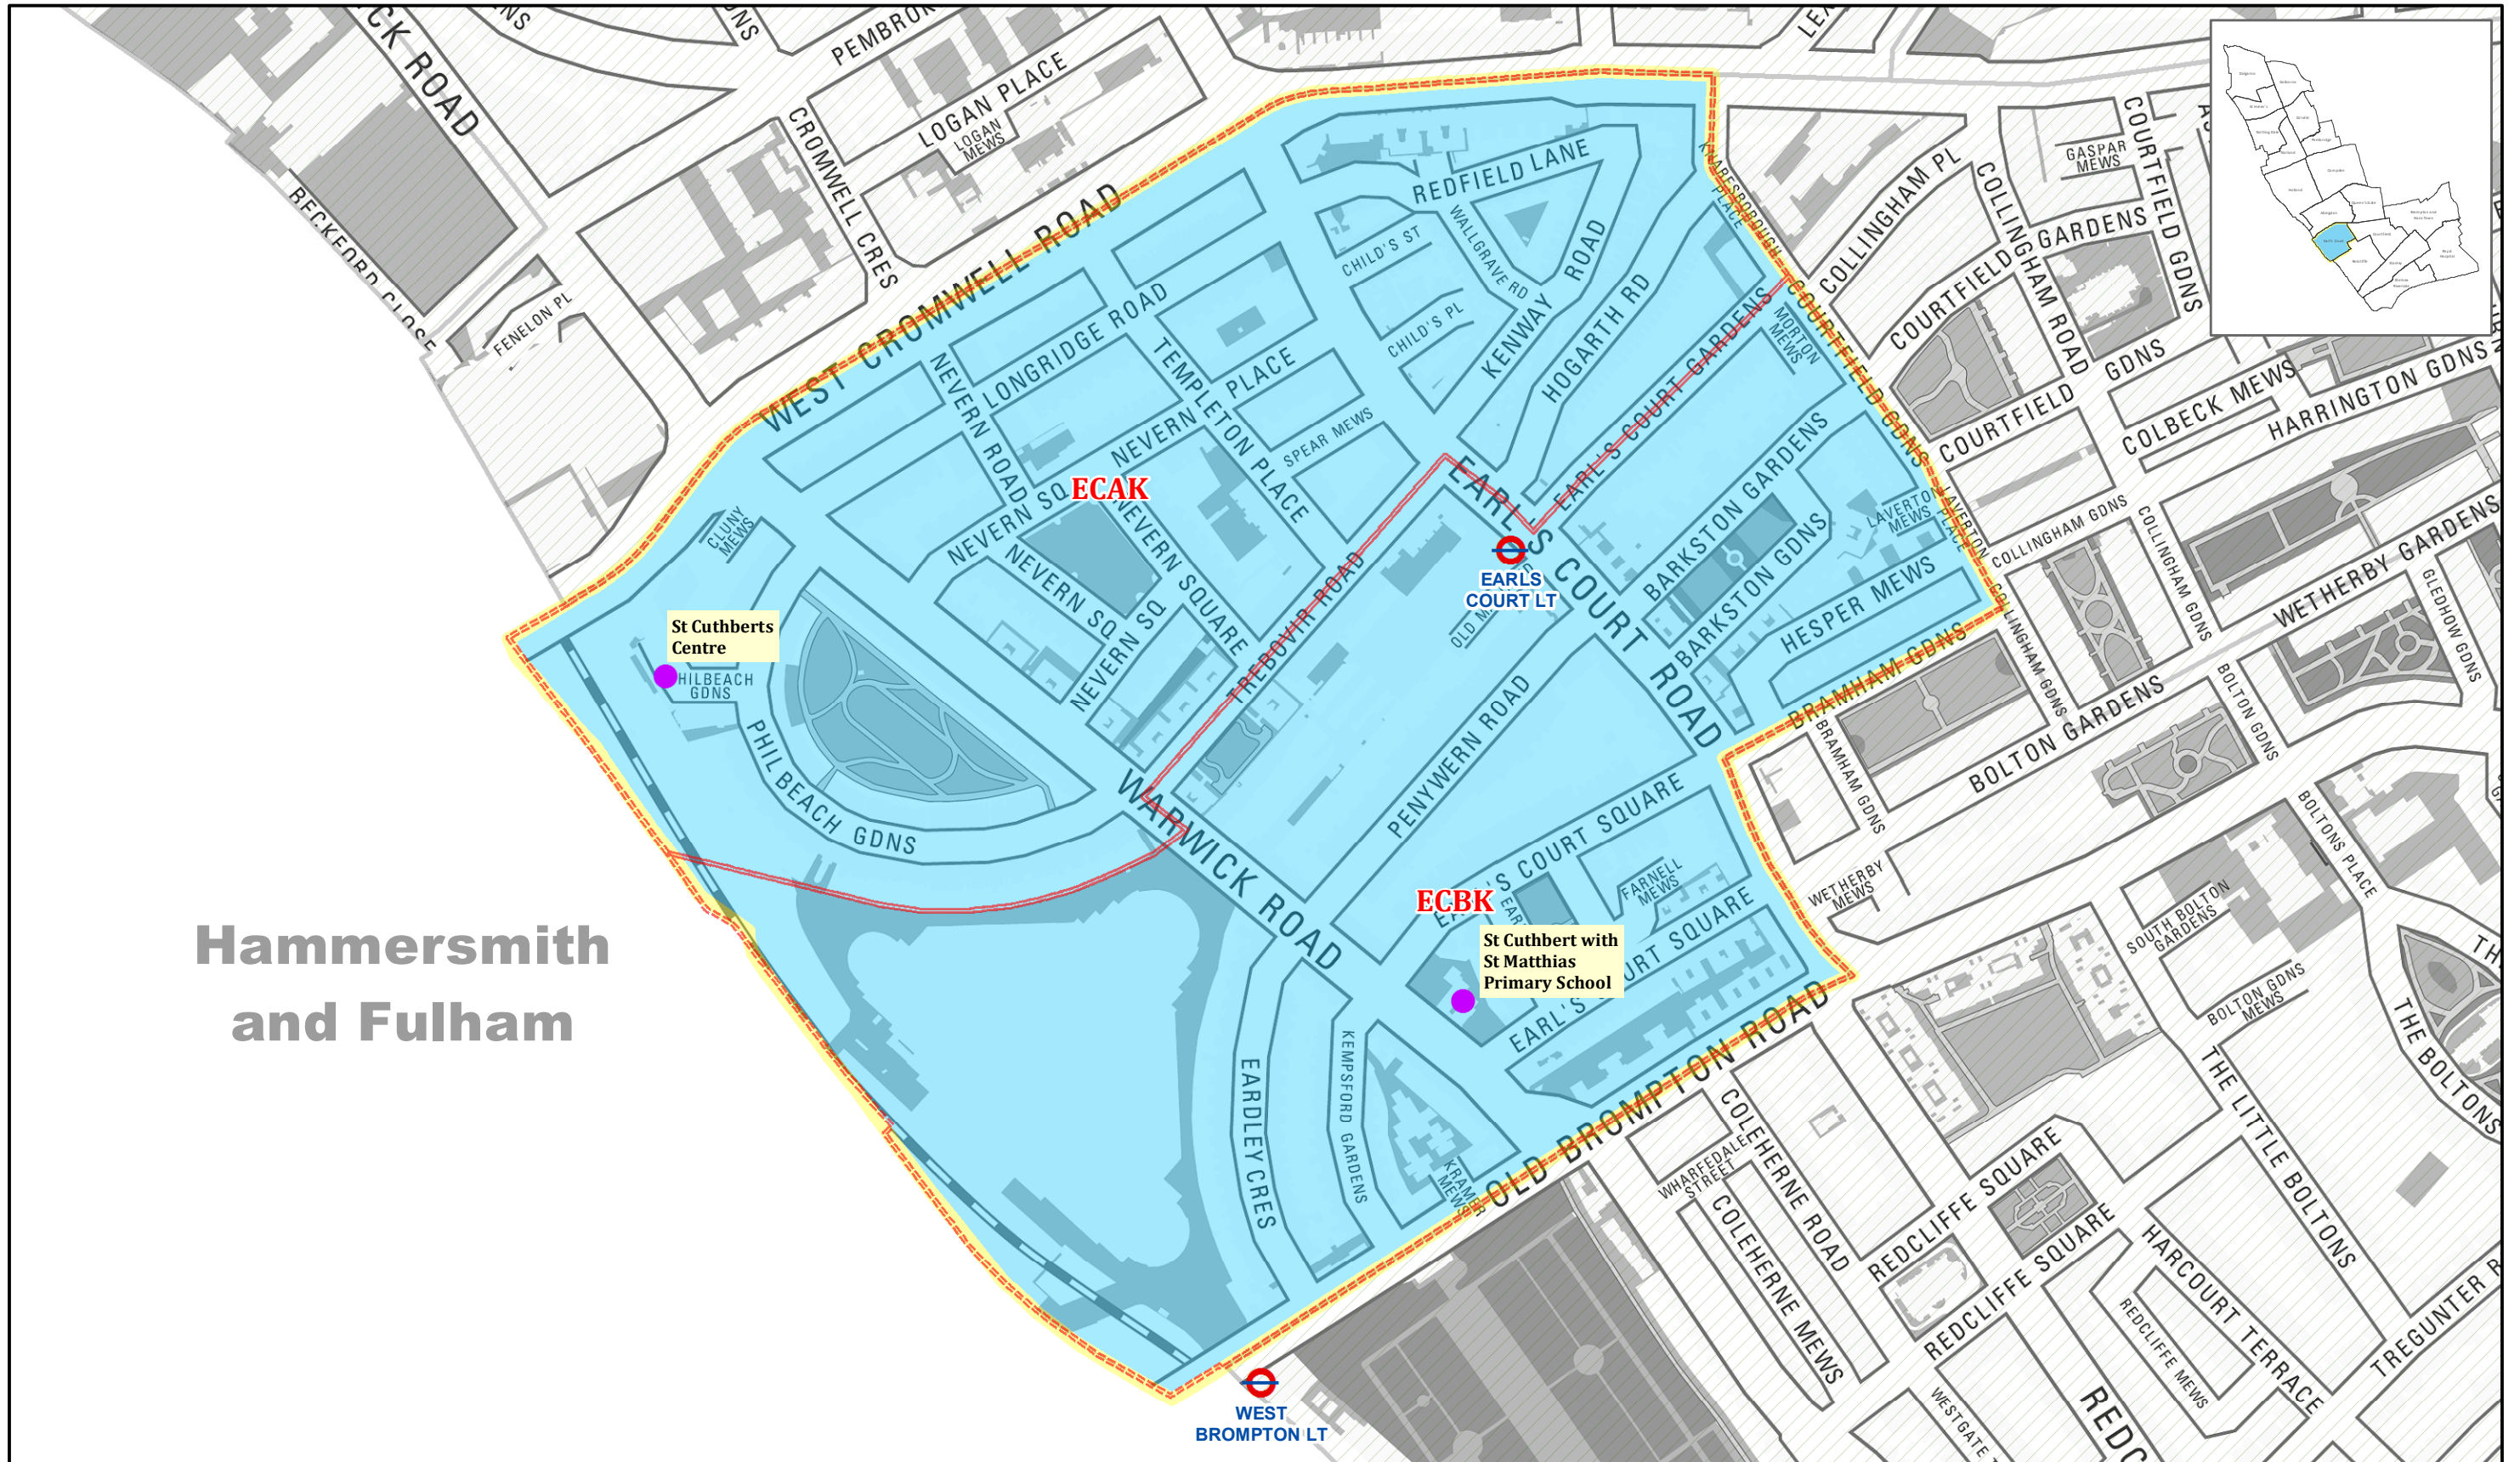

Earl's Court Ward

© Crown copyright and database rights 2022 OS 100021668

Map Scale >> 1:4,120

Ref: 0428

Date: 19/03/2022

Map produced by : Shared GIS Services

● Polling Stations

Polling District Boundary

Earl's Court Ward Boundary

⊖ Tube Stations

Adjoining Ward Boundary

Electoral Services

The Royal Borough of Kensington and Chelsea

The Town Hall, Hornton Street

London. W8 7NX