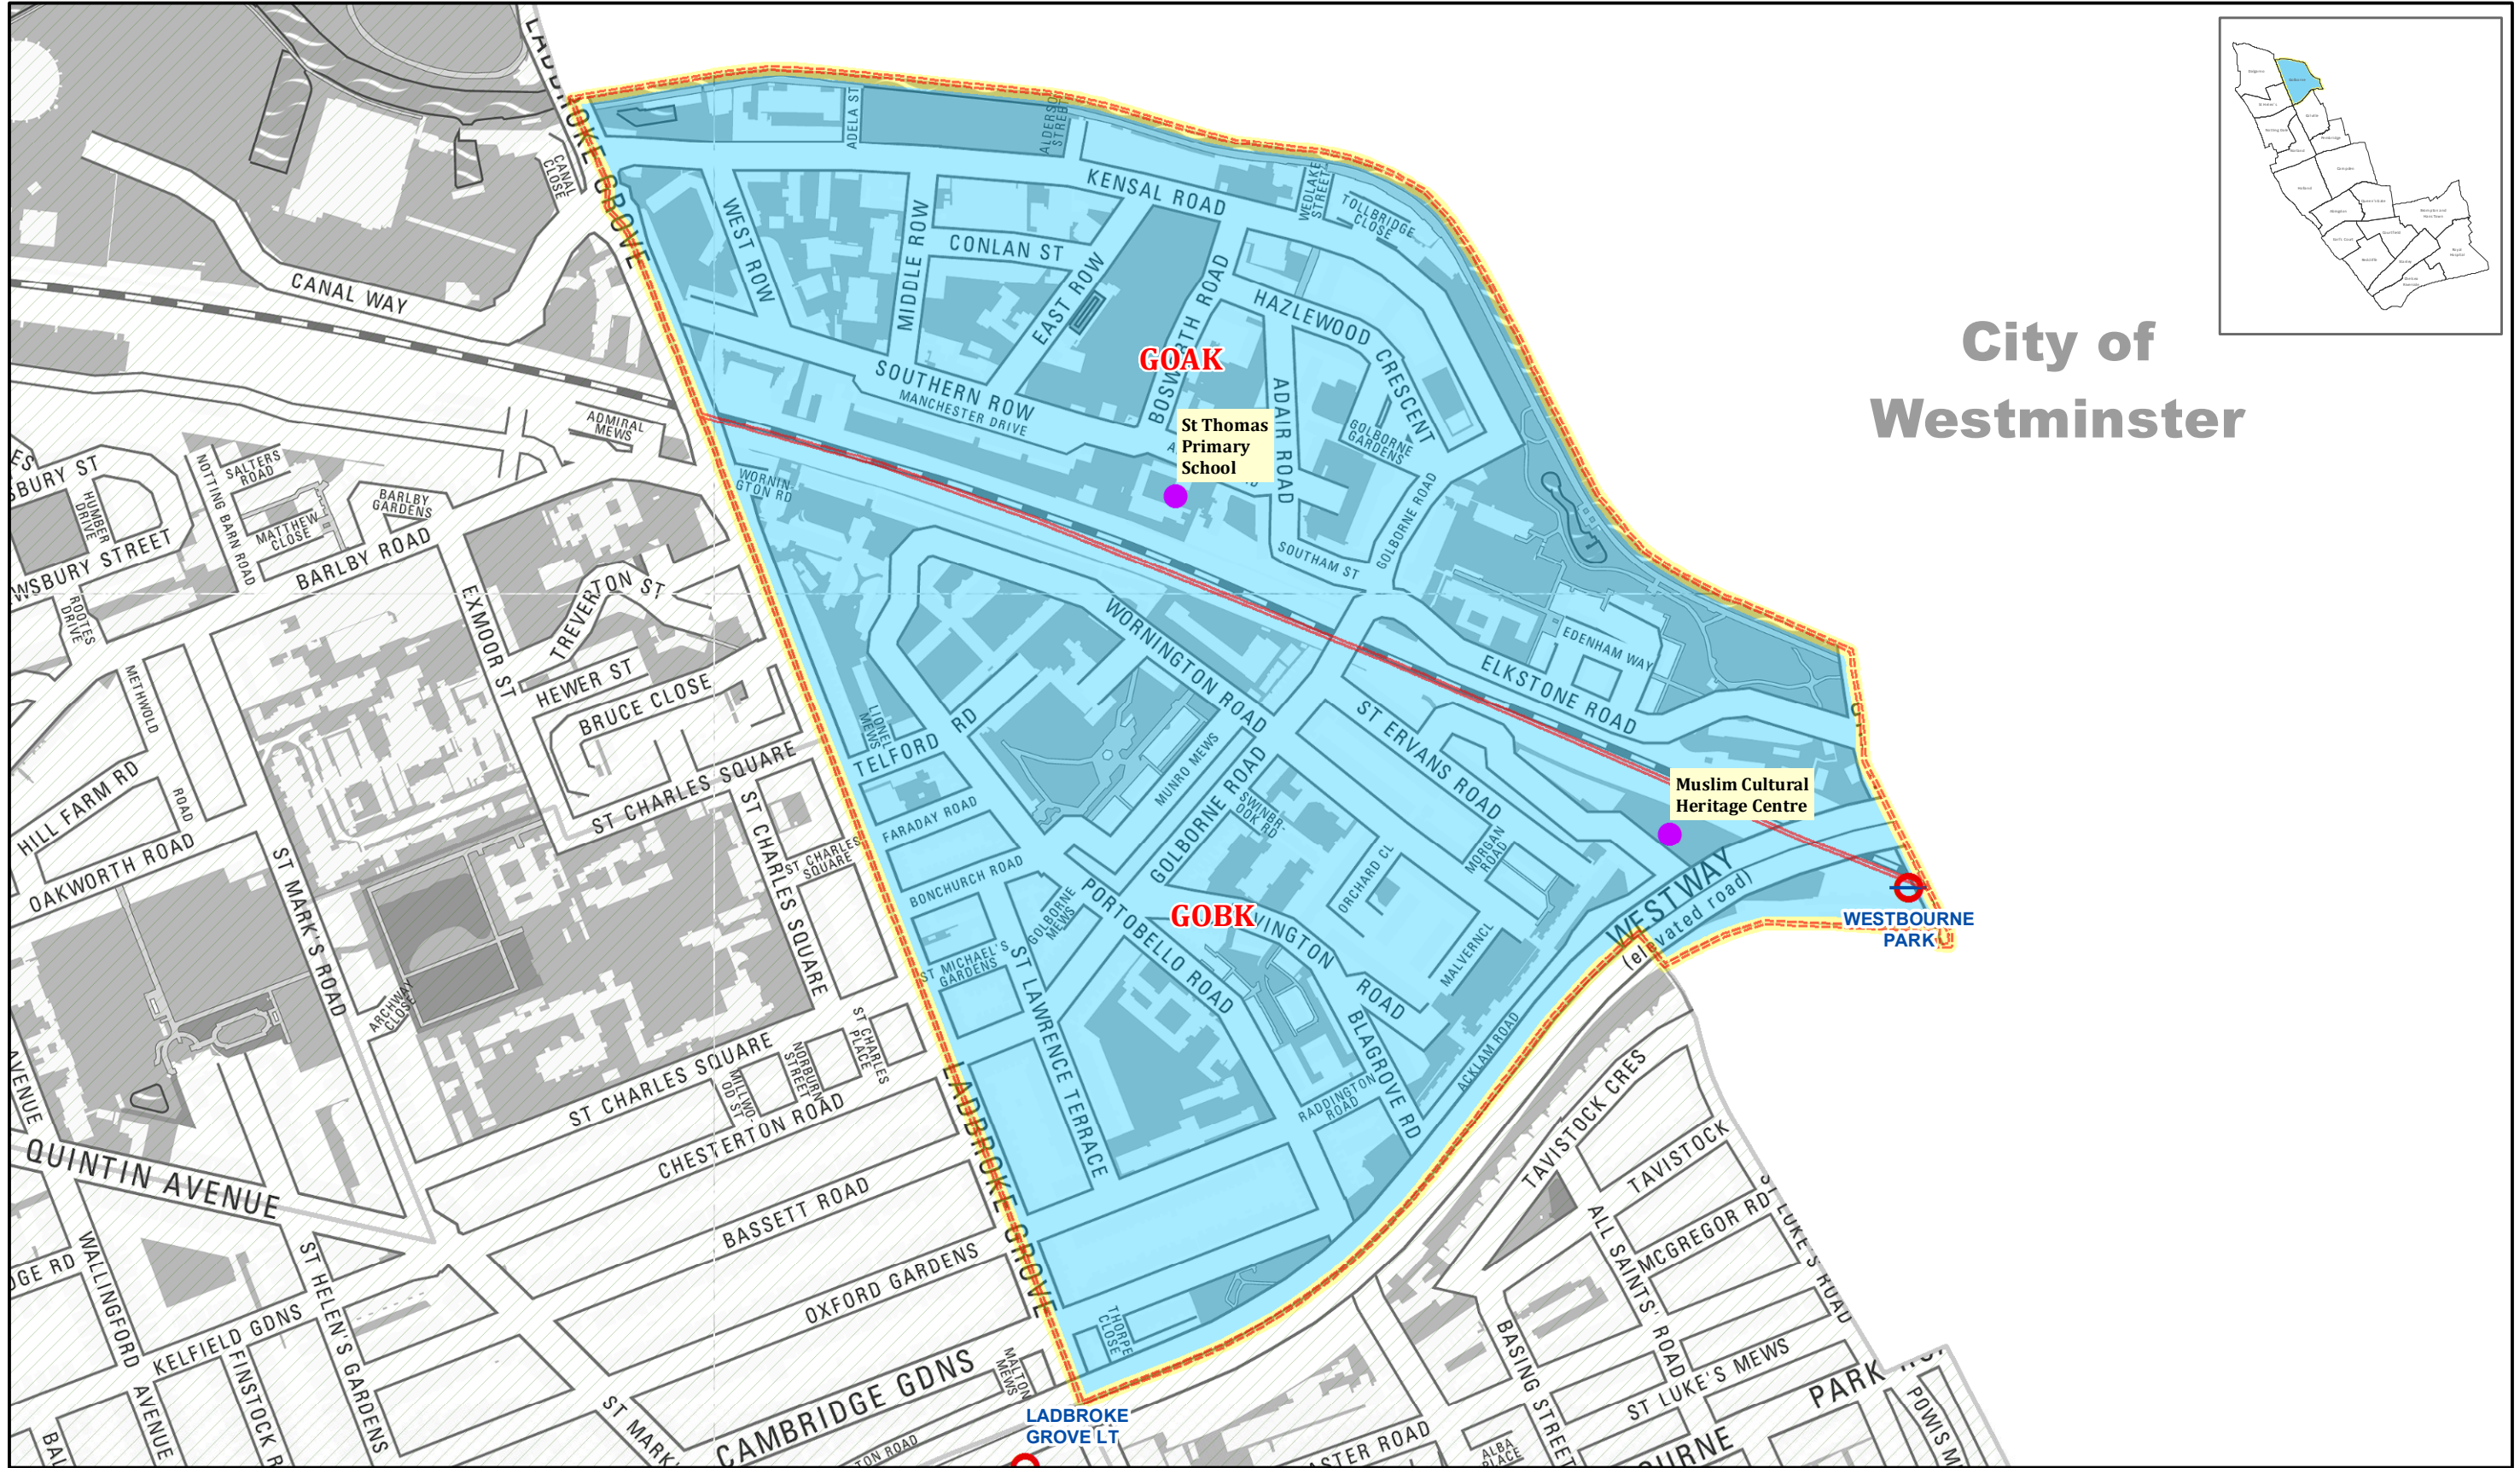

Golborne Ward

City of Westminster

© Crown copyright and database rights 2022 OS 100021668

Map Scale >> 1:4,900

Ref: 0428

Date: 19/03/2022

Map produced by : Shared GIS Services

- Polling Stations
- Polling District Boundary
- Tube Stations
- Adjoining Ward Boundary

- Golborne Ward Boundary

Golborne Ward Boundary

Electoral Services
 The Royal Borough of Kensington and Chelsea
 The Town Hall, Hornton Street
 London. W8 7NX