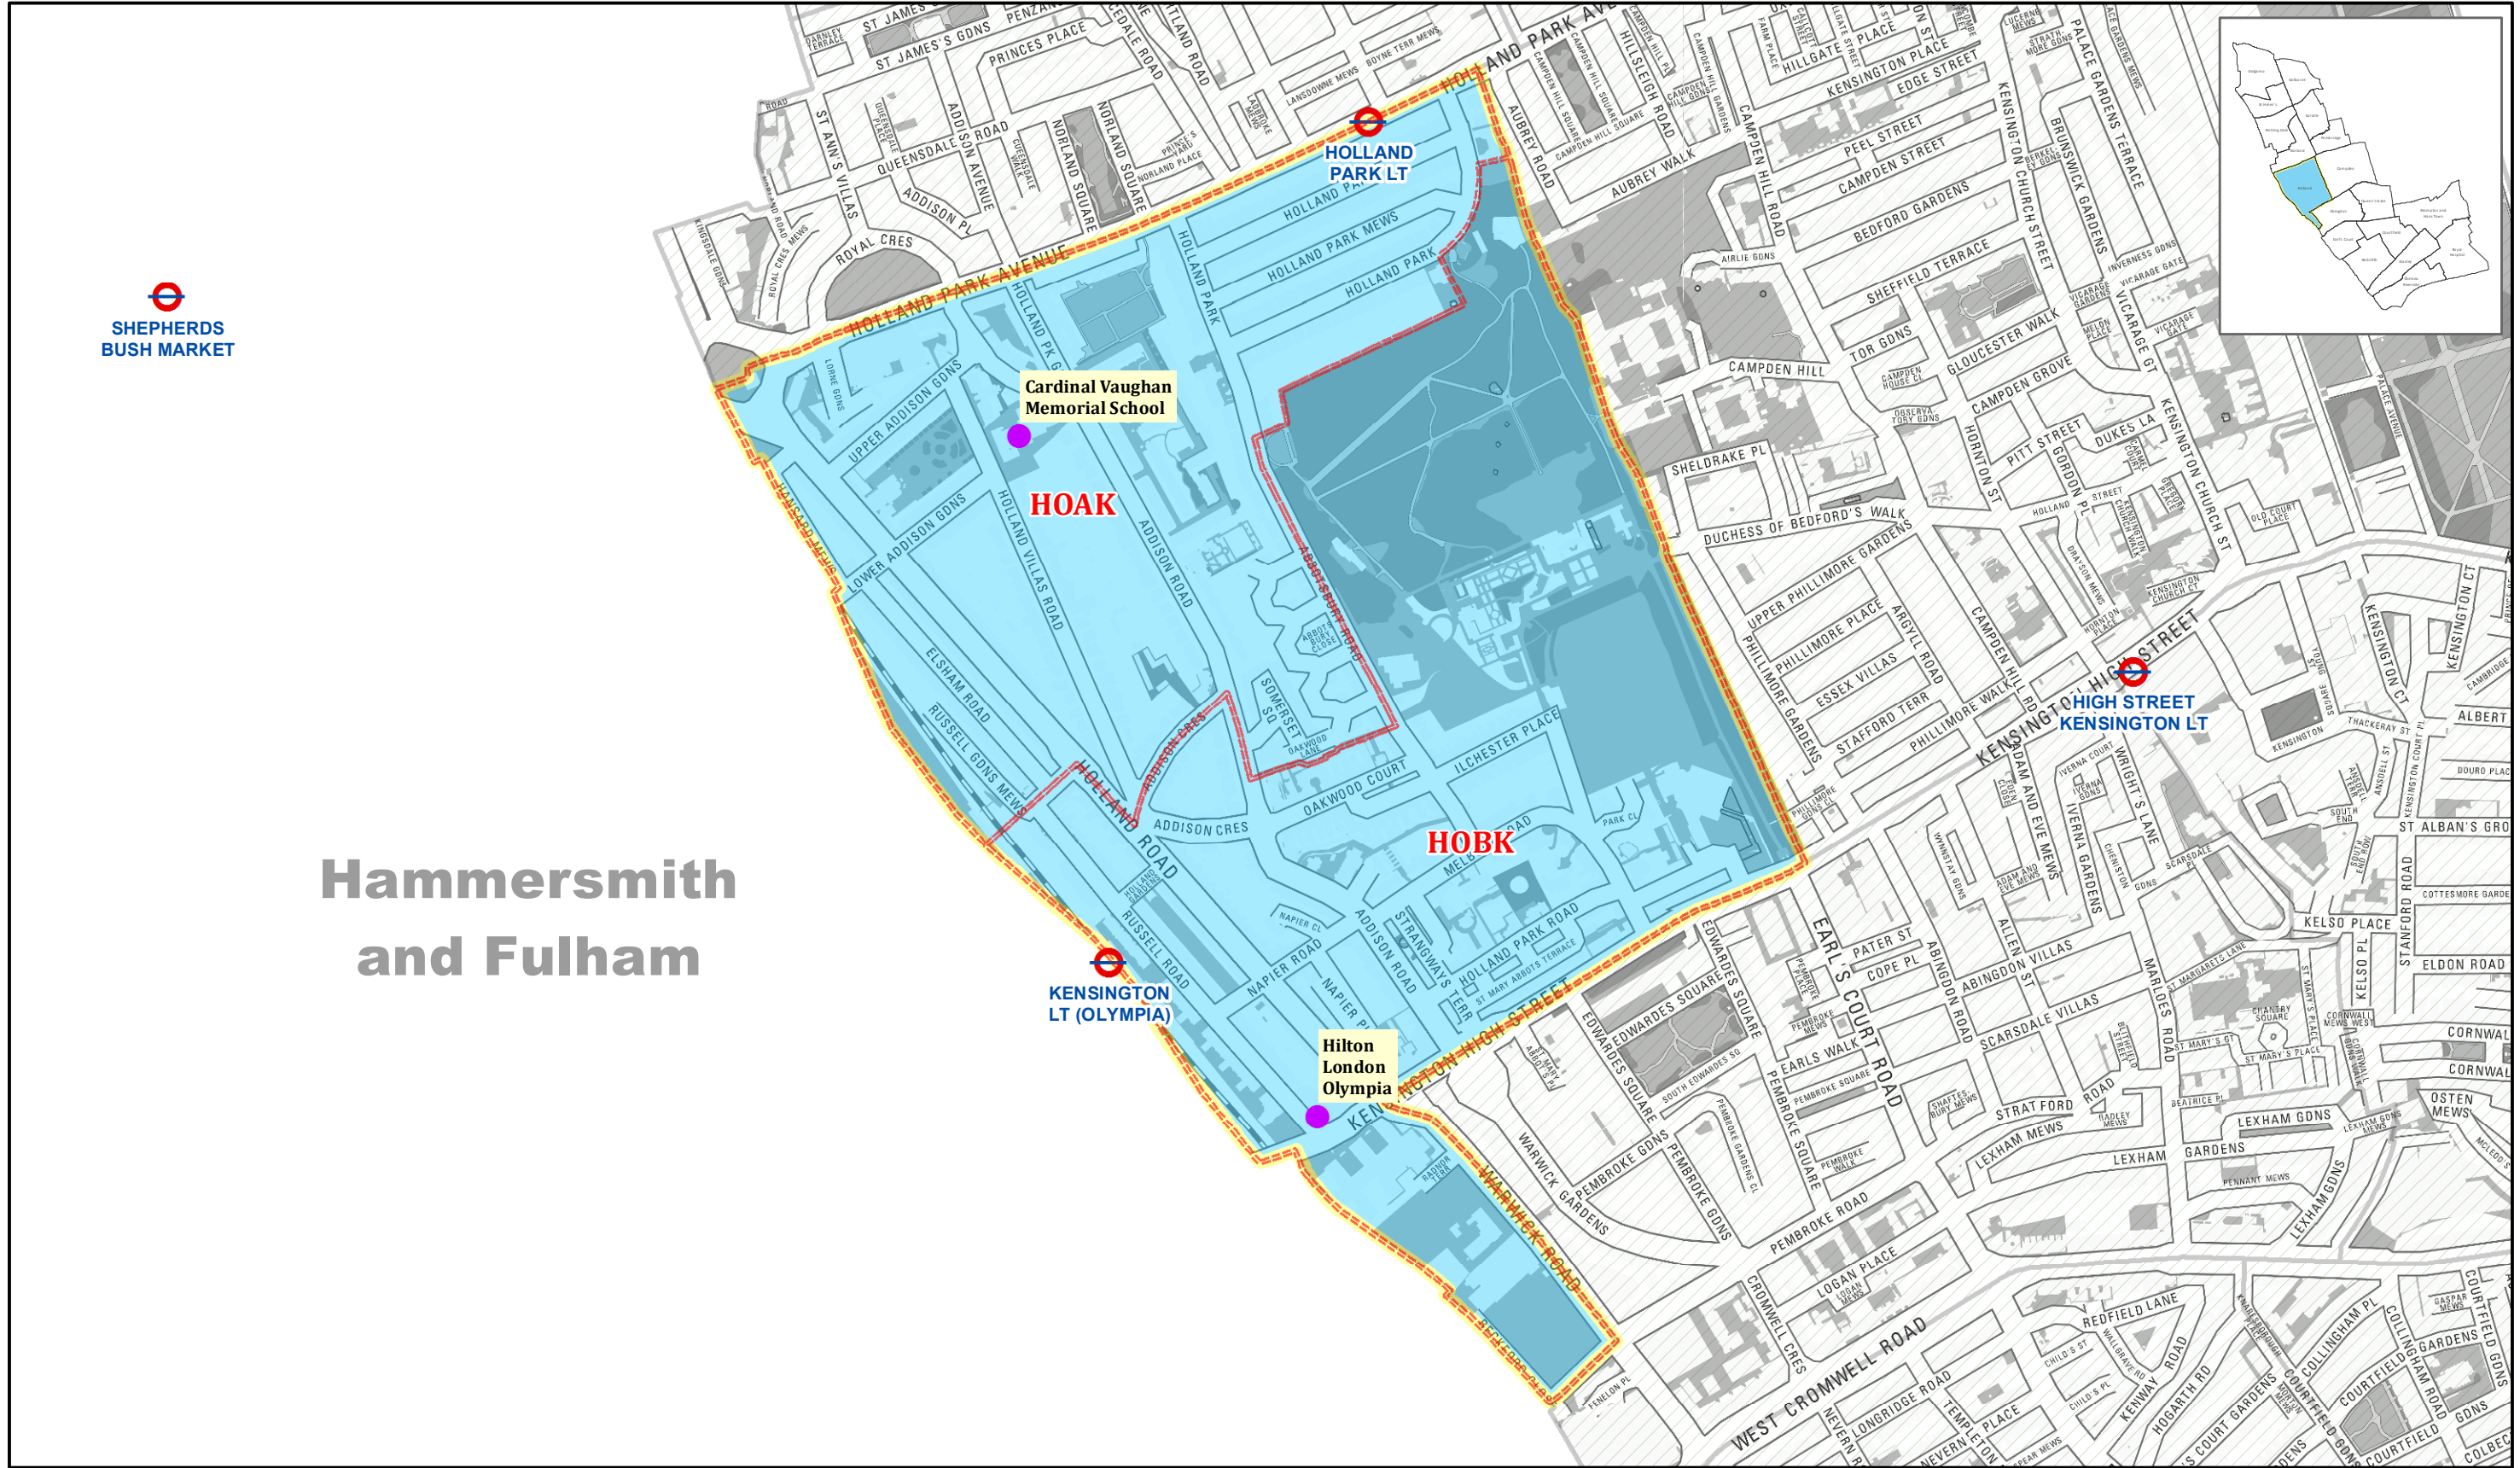

# Holland Ward

## Hammersmith and Fulham

© Crown copyright and database rights 2022 OS 100021668

Map Scale >> 1:7,690

Ref: 0428

Date: 19/03/2022

Map produced by : Shared GIS Services

Polling Stations

Polling District Boundary

Holland Ward Boundary

Tube Stations

Adjoining Ward Boundary

**Electoral Services**

The Royal Borough of Kensington and Chelsea

The Town Hall, Hornton Street

London. W8 7NX