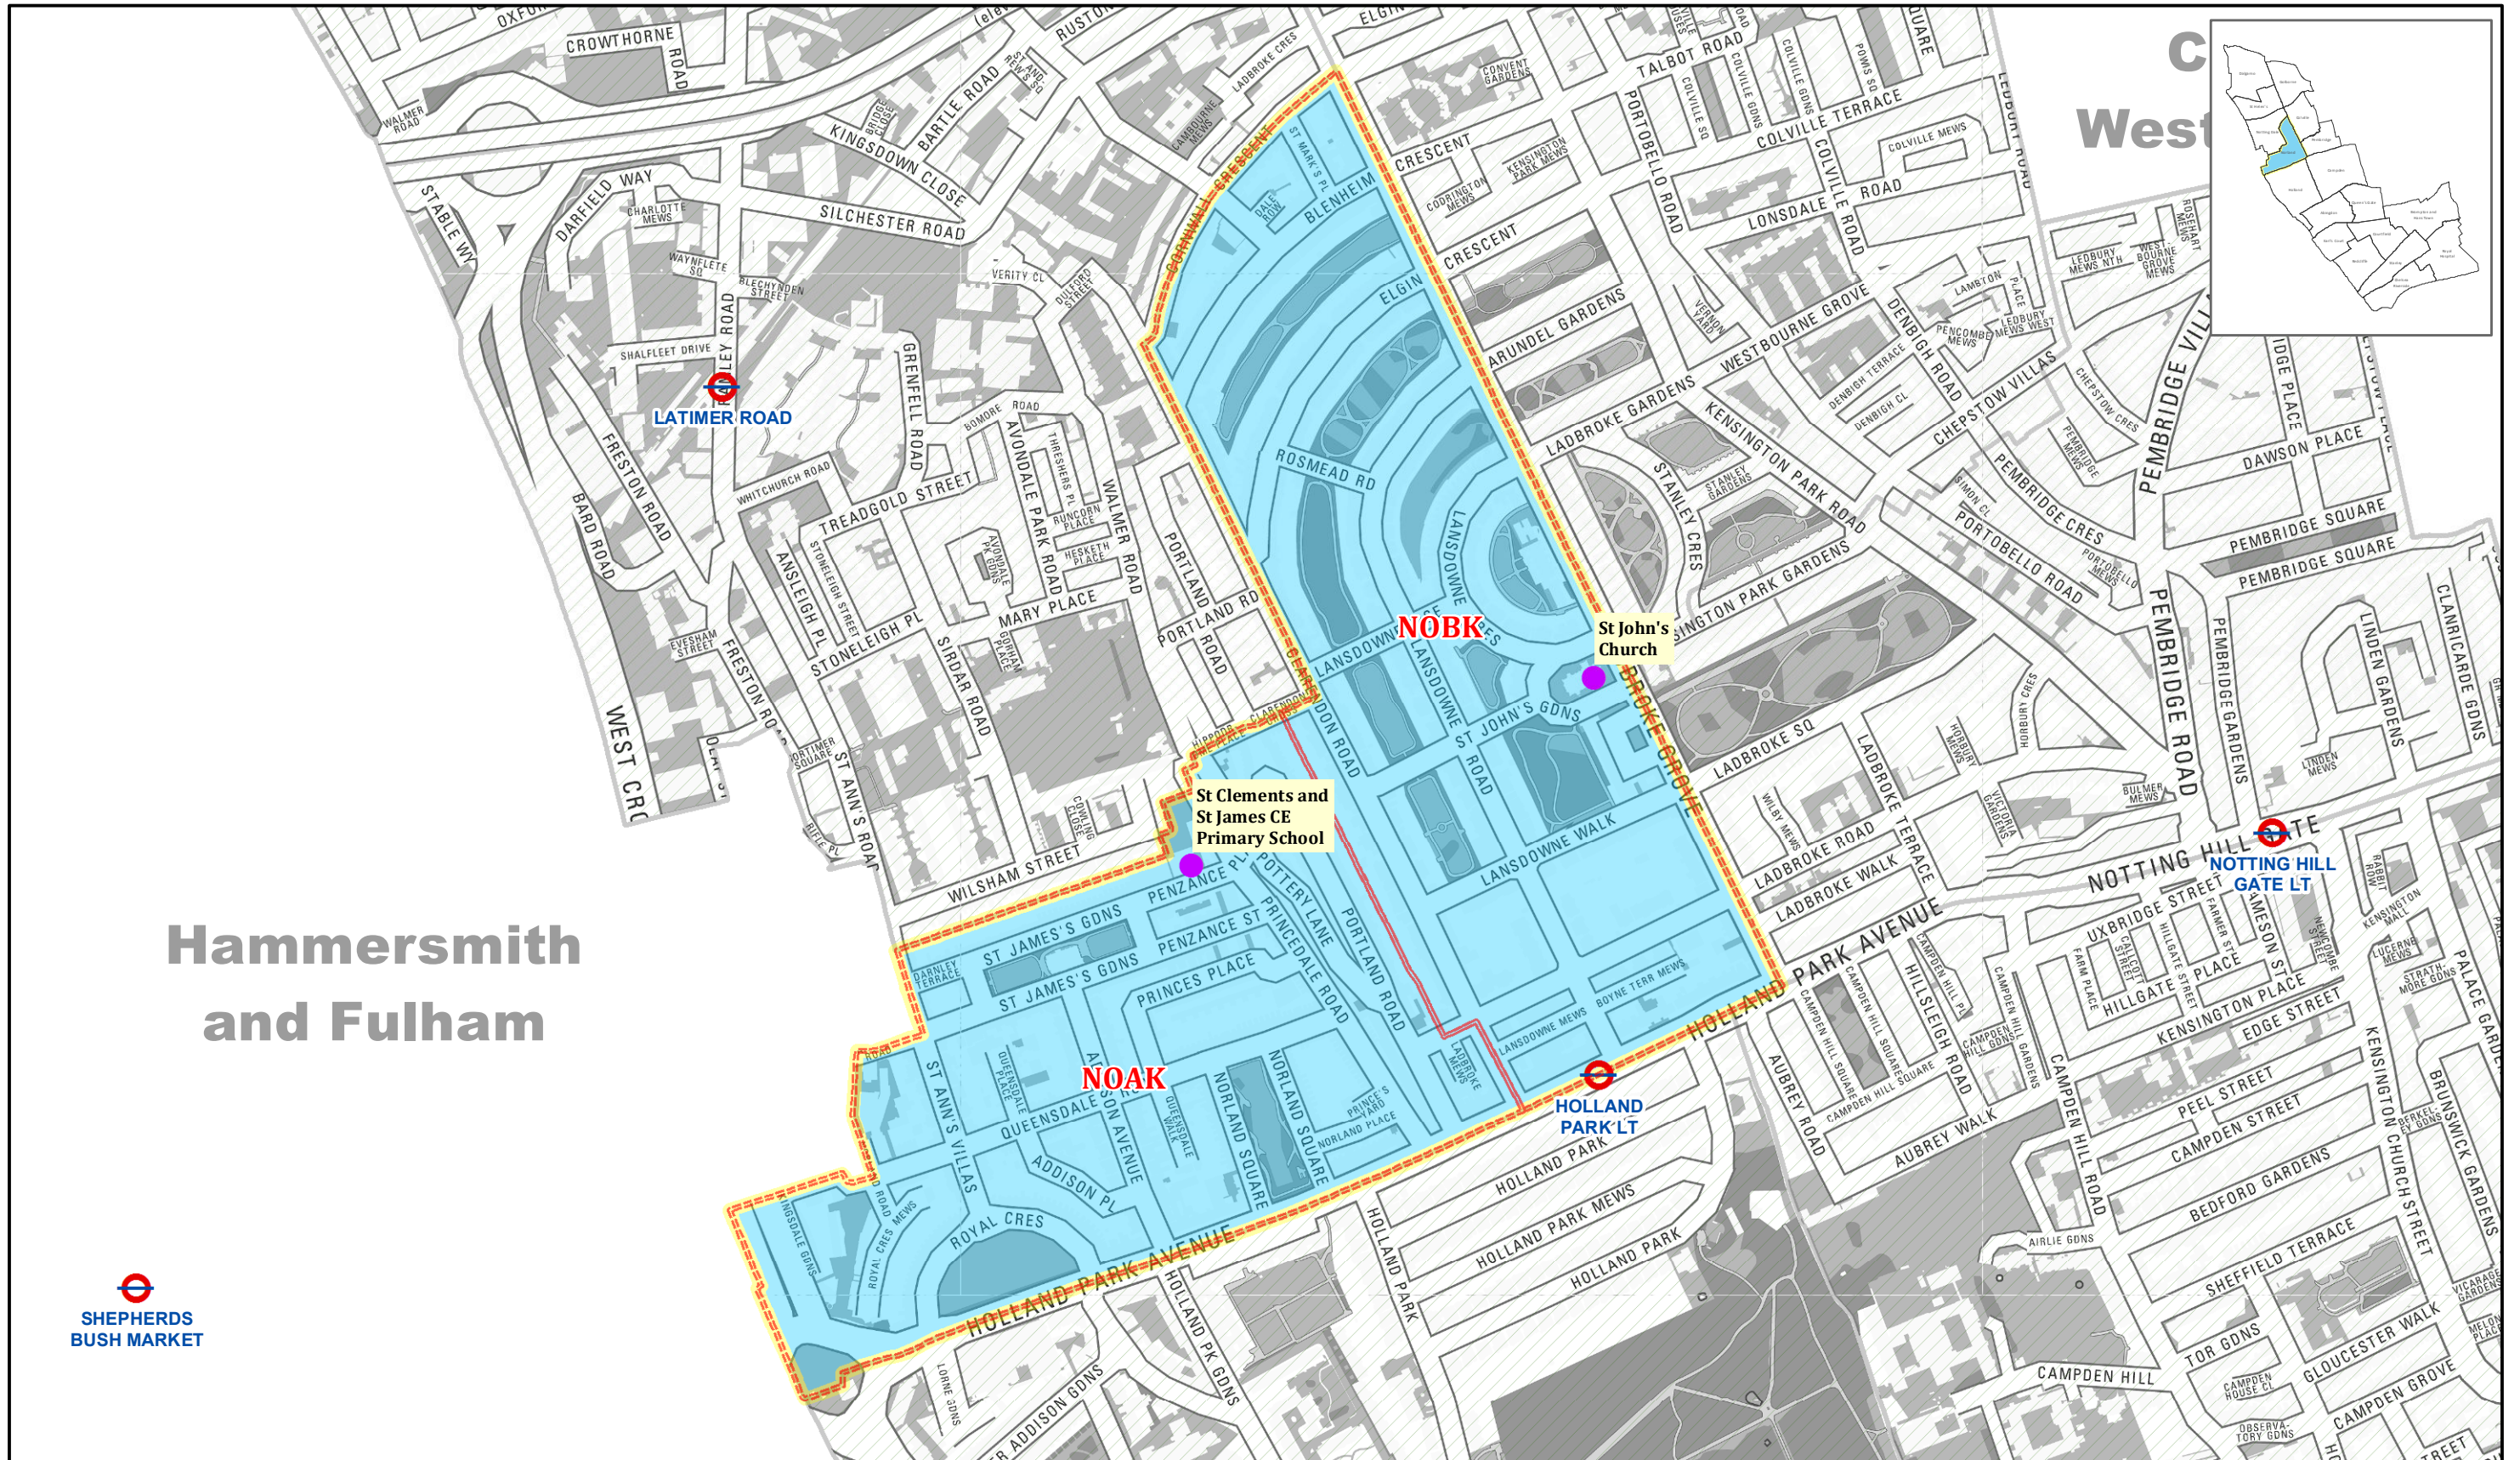

Norland Ward

Hammersmith
and Fulham

© Crown copyright and database rights 2022 OS 100021668

Map Scale >> 1:6,290

Ref: 0428

Date: 19/03/2022

Map produced by : Shared GIS Services

 Polling Stations

Polling District Boundary

Norland
Ward Boundary

 Tube Stations

Adjoining Ward Boundary

Electoral Services

The Royal Borough of Kensington and Chelsea

The Town Hall, Hornton Street

London. W8 7NX