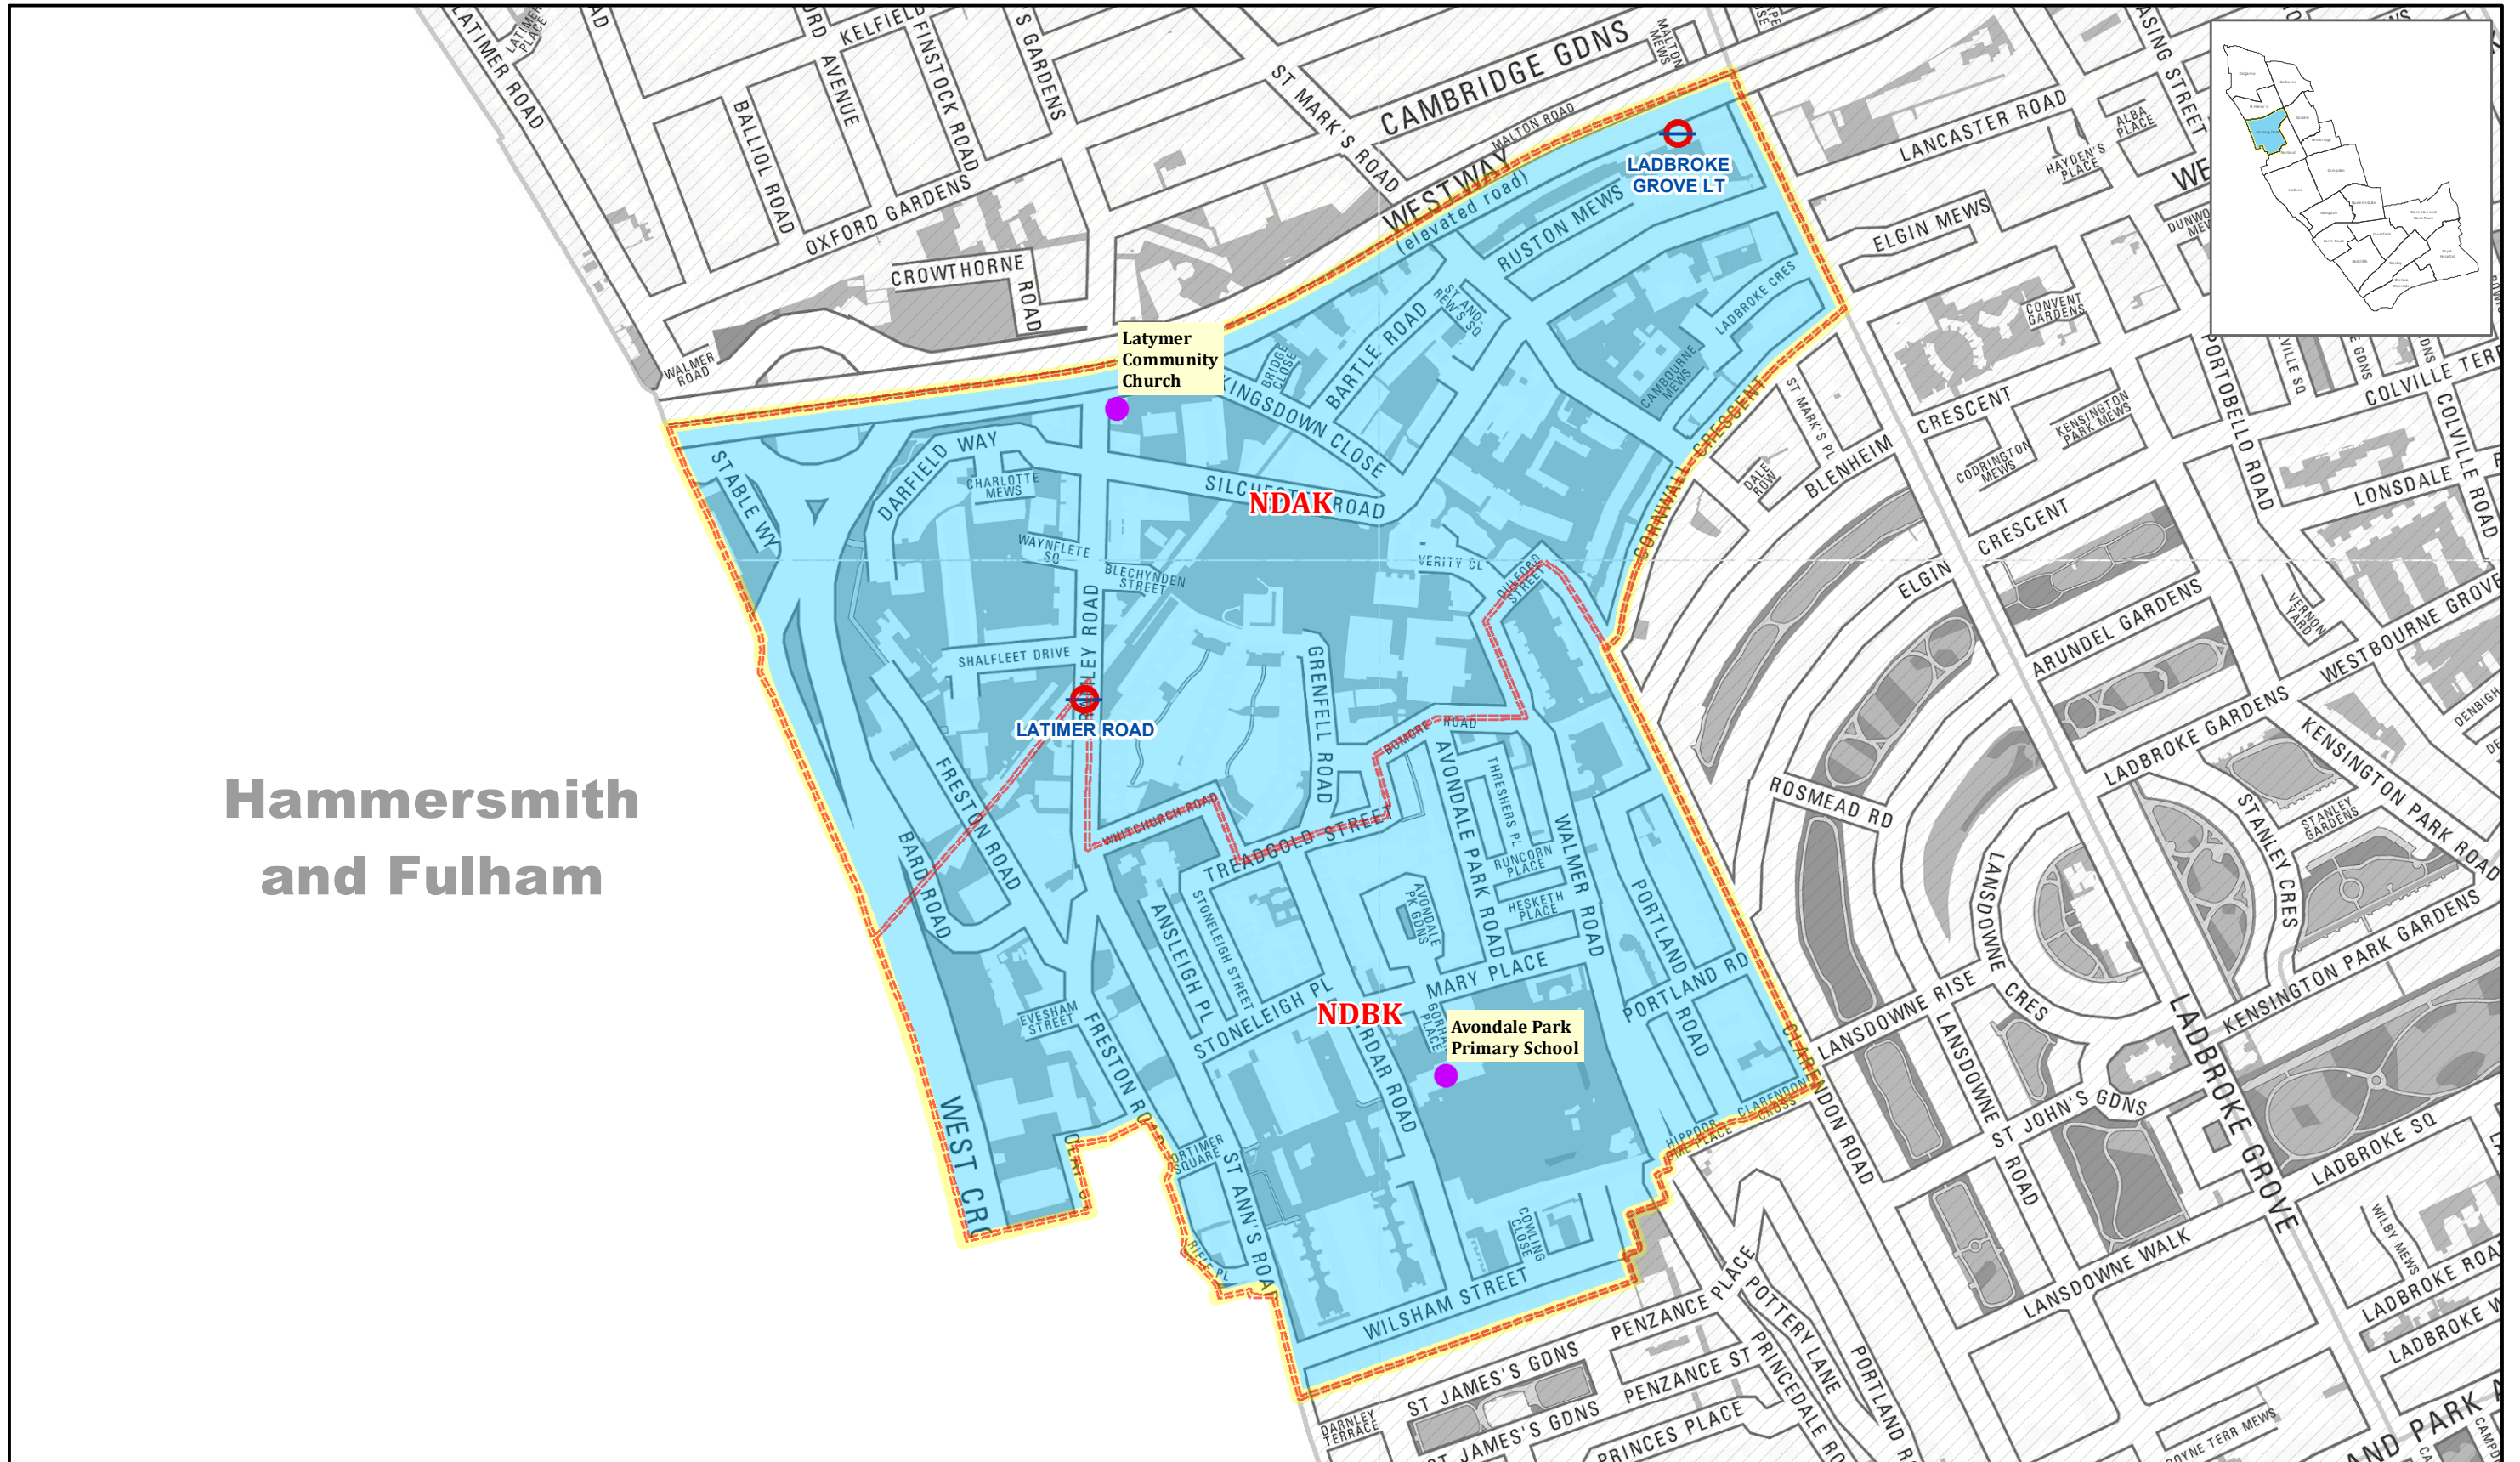

# Notting Dale Ward

Hammersmith  
and Fulham

© Crown copyright and database rights 2022 OS 100021668

Map Scale >> 1:5,080

Ref: 0428

Date: 19/03/2022

Map produced by : Shared GIS Services

● Polling Stations

Polling District Boundary

Notting Dale  
Ward Boundary

⊖ Tube Stations

Adjoining Ward Boundary

**Electoral Services**

The Royal Borough of Kensington and Chelsea

The Town Hall, Hornton Street

London. W8 7NX