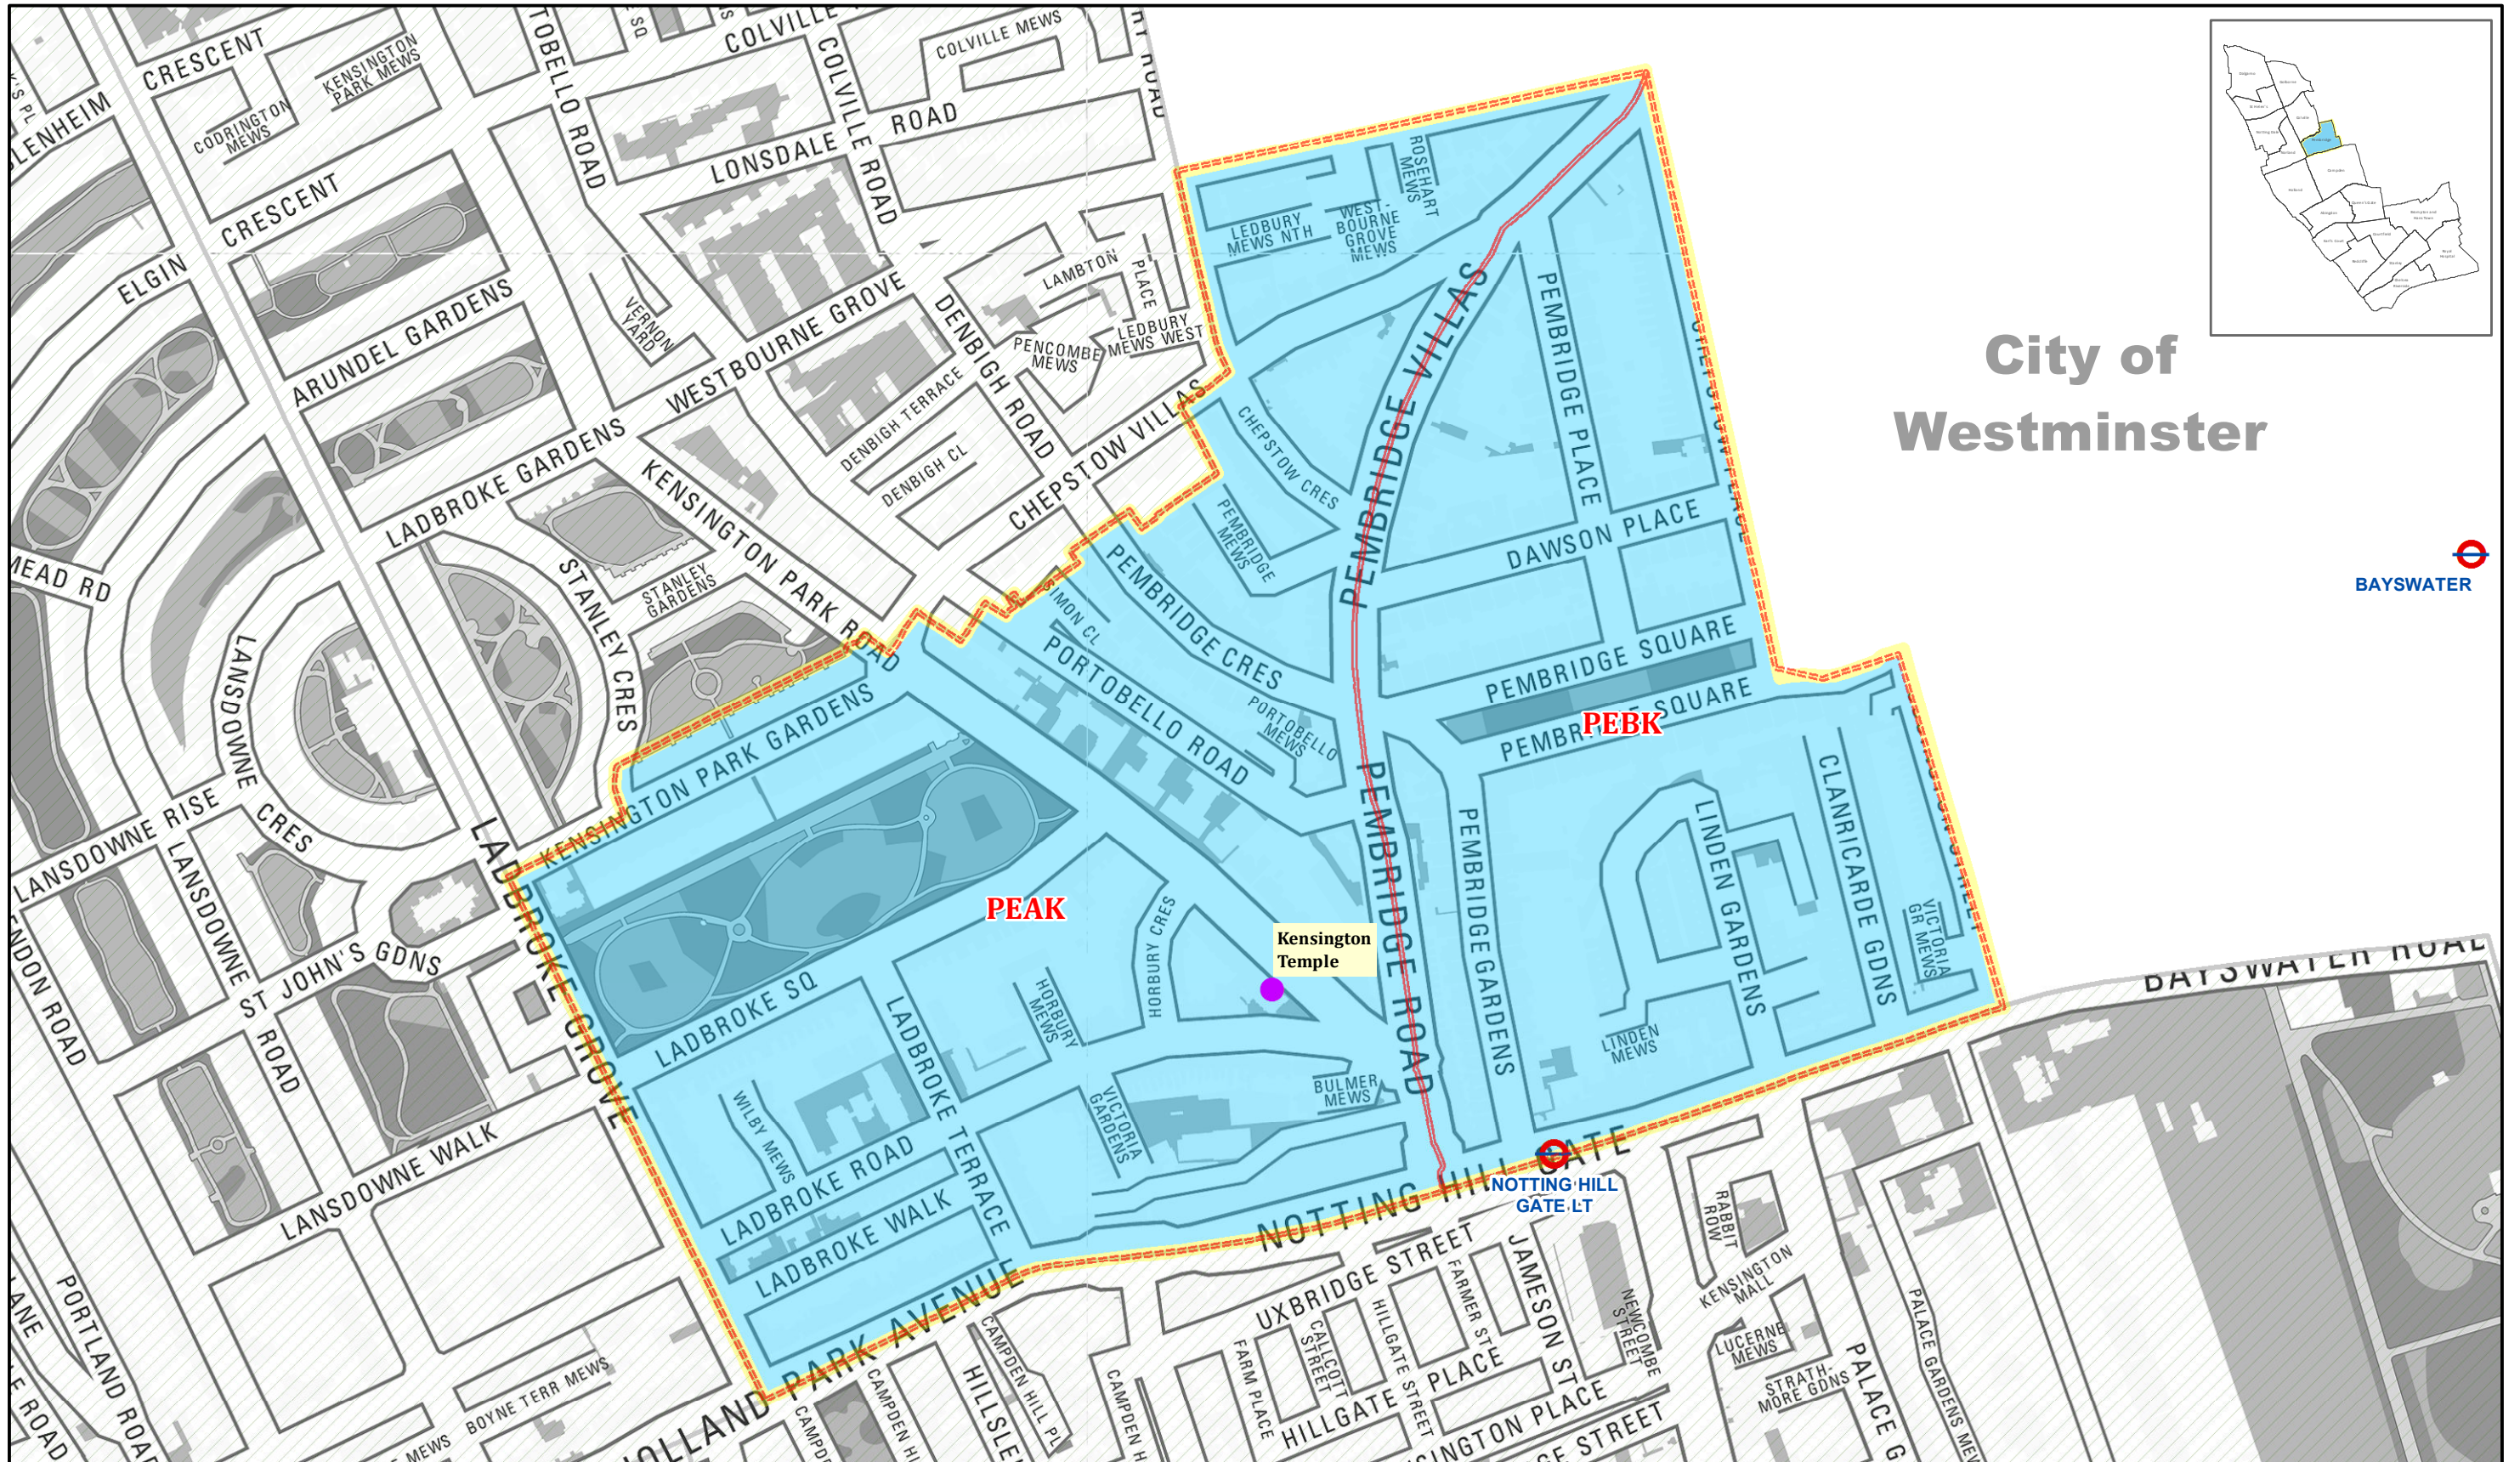

Pembridge Ward

City of Westminster

© Crown copyright and database rights 2022 OS 100021668

Map Scale >> 1:3,910

Ref: 0428

Date: 19/03/2022

Map produced by : Shared GIS Services

 Polling Stations

Polling District Boundary

Pembridge Ward Boundary

 Tube Stations

Adjoining Ward Boundary

Electoral Services

The Royal Borough of Kensington and Chelsea

The Town Hall , Hornton Street

London. W8 7NX