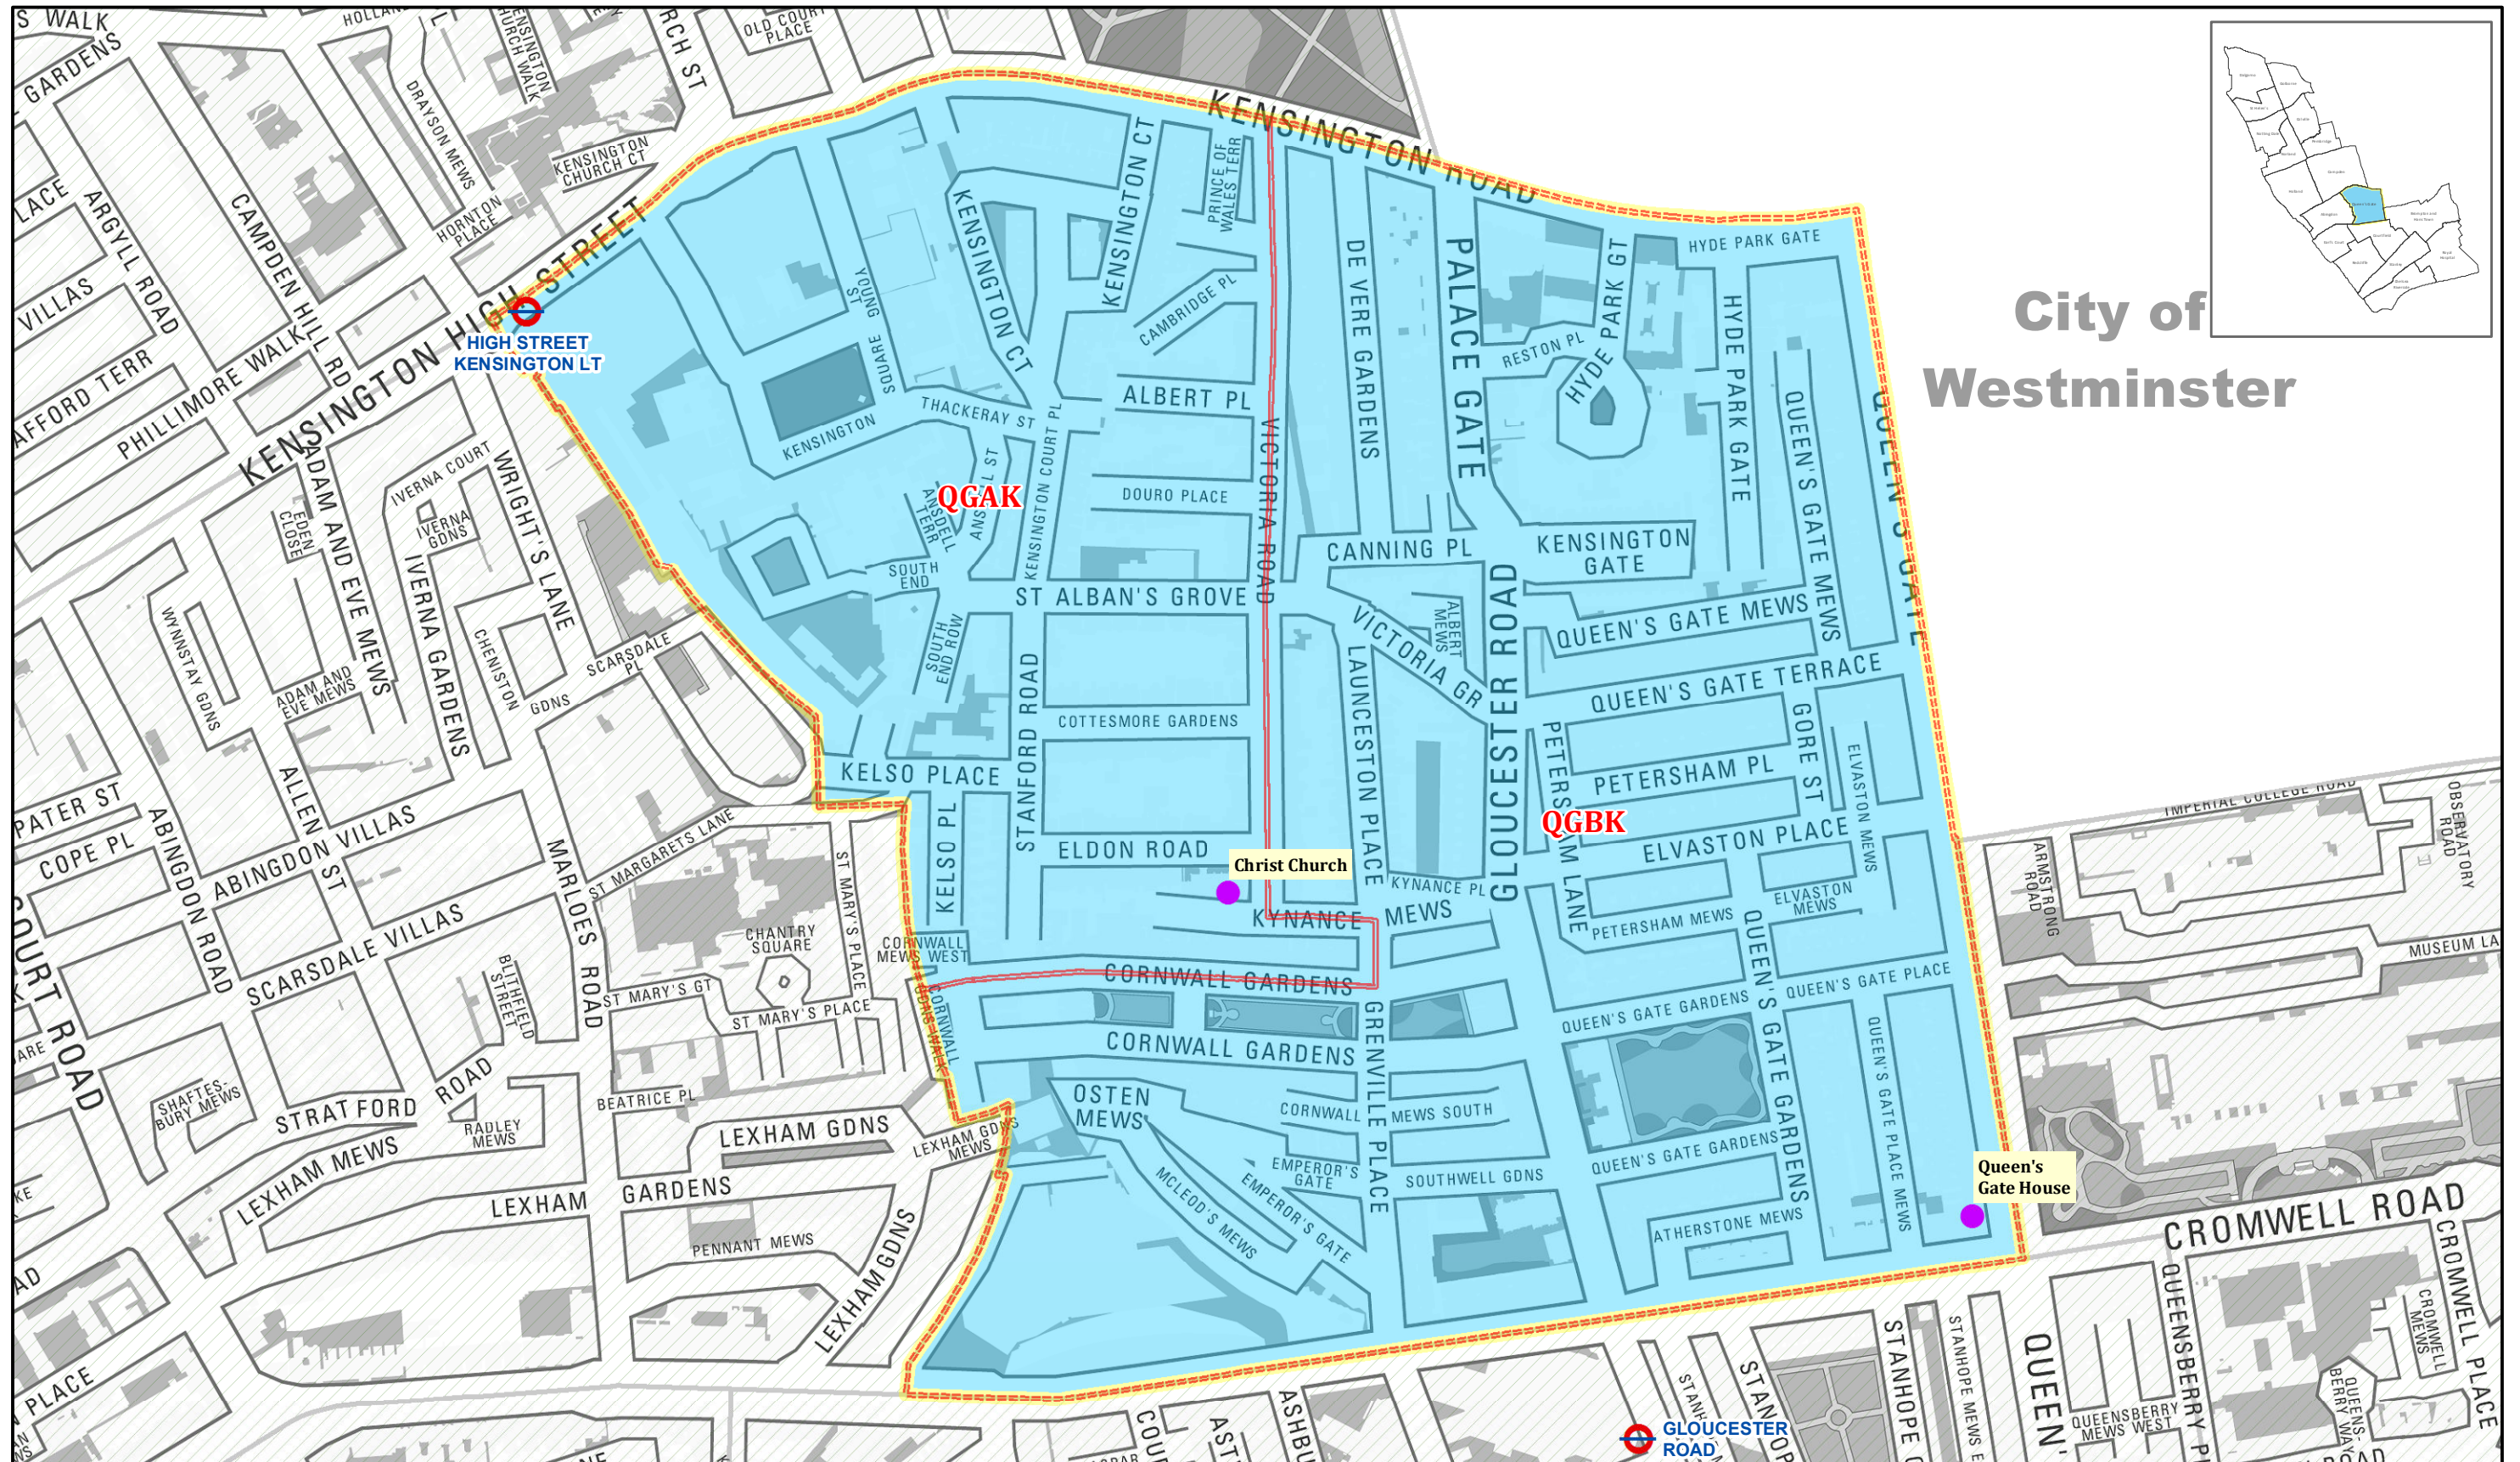

Queen's Gate Ward

City of Westminster

© Crown copyright and database rights 2022 OS 100021668

Map Scale >> 1:4,170

Ref: 0428

Date: 19/03/2022

Map produced by : Shared GIS Services

 Polling Stations

Polling District Boundary

Queen's Gate Ward Boundary

 Tube Stations

Adjoining Ward Boundary

Electoral Services

The Royal Borough of Kensington and Chelsea
The Town Hall, Hornton Street
London. W8 7NX