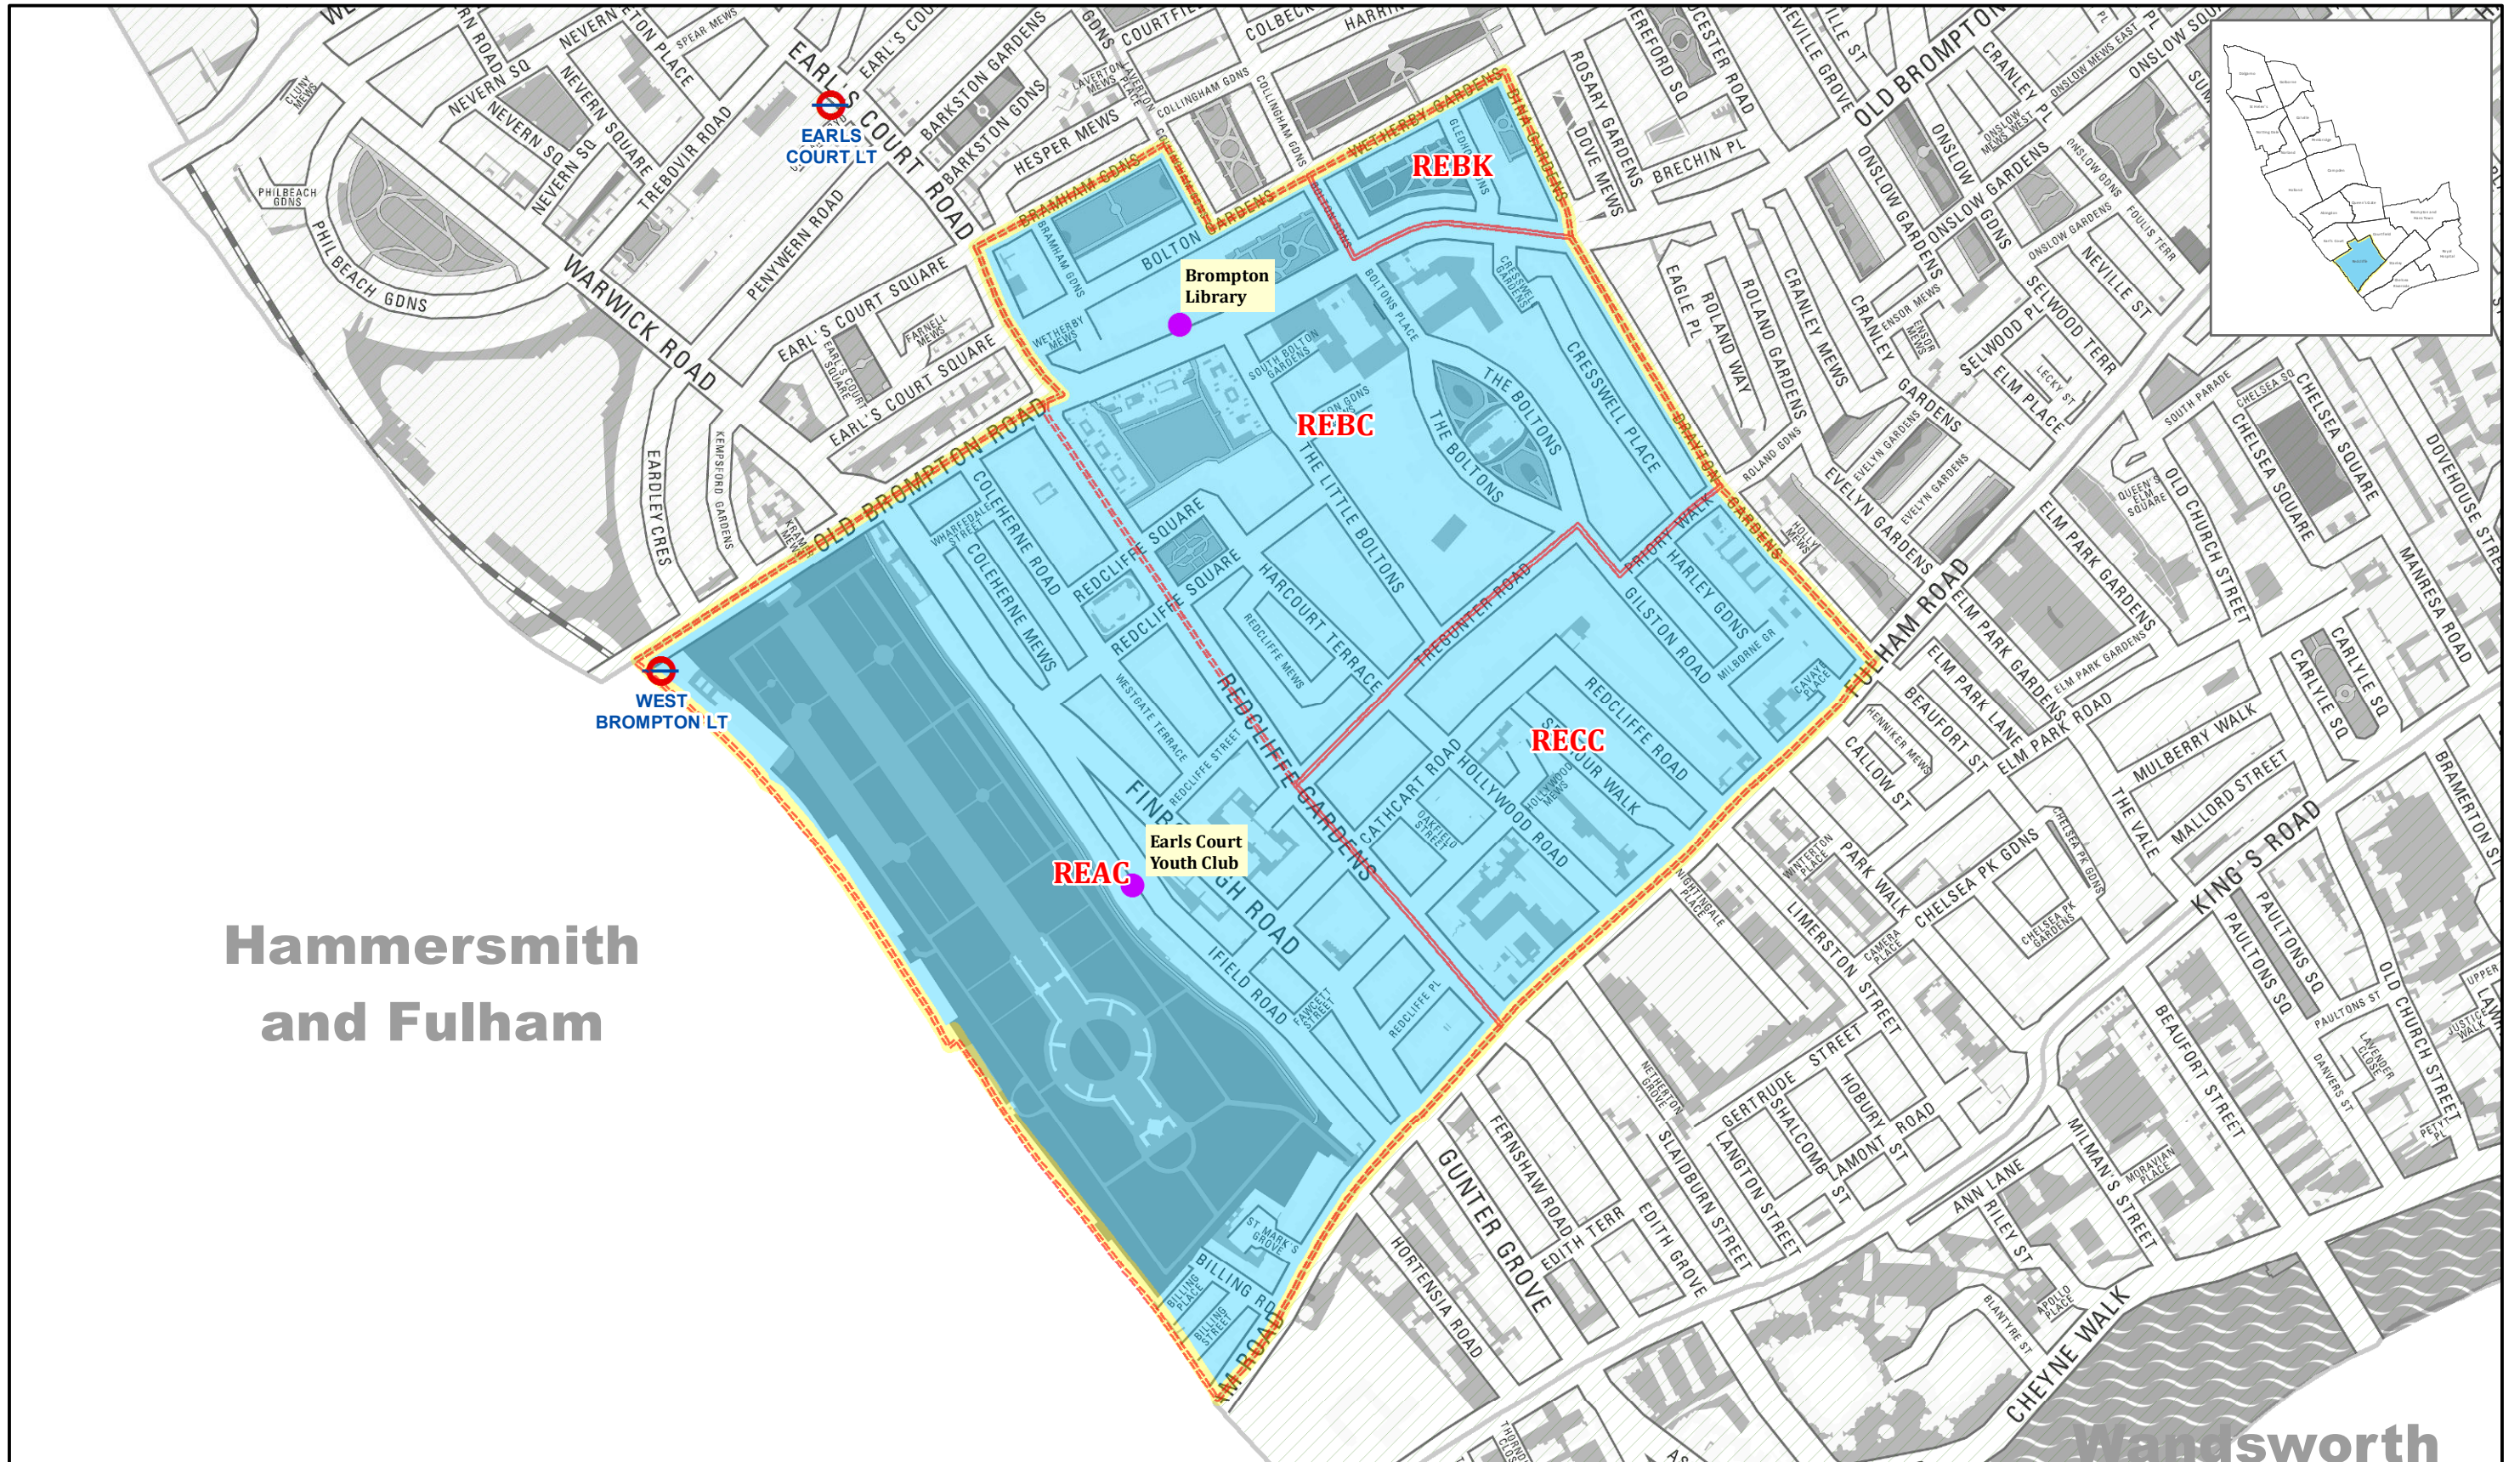

Redcliffe Ward

© Crown copyright and database rights 2022 OS 100021668

Map Scale >> 1:6,070

Ref: 0428

Date: 19/03/2022

Map produced by : Shared GIS Services

-  Polling Stations
-  Polling District Boundary
-  Tube Stations
-  Adjoining Ward Boundary

-  Redcliffe Ward Boundary

Electoral Services
 The Royal Borough of Kensington and Chelsea
 The Town Hall, Hornton Street
 London. W8 7NX