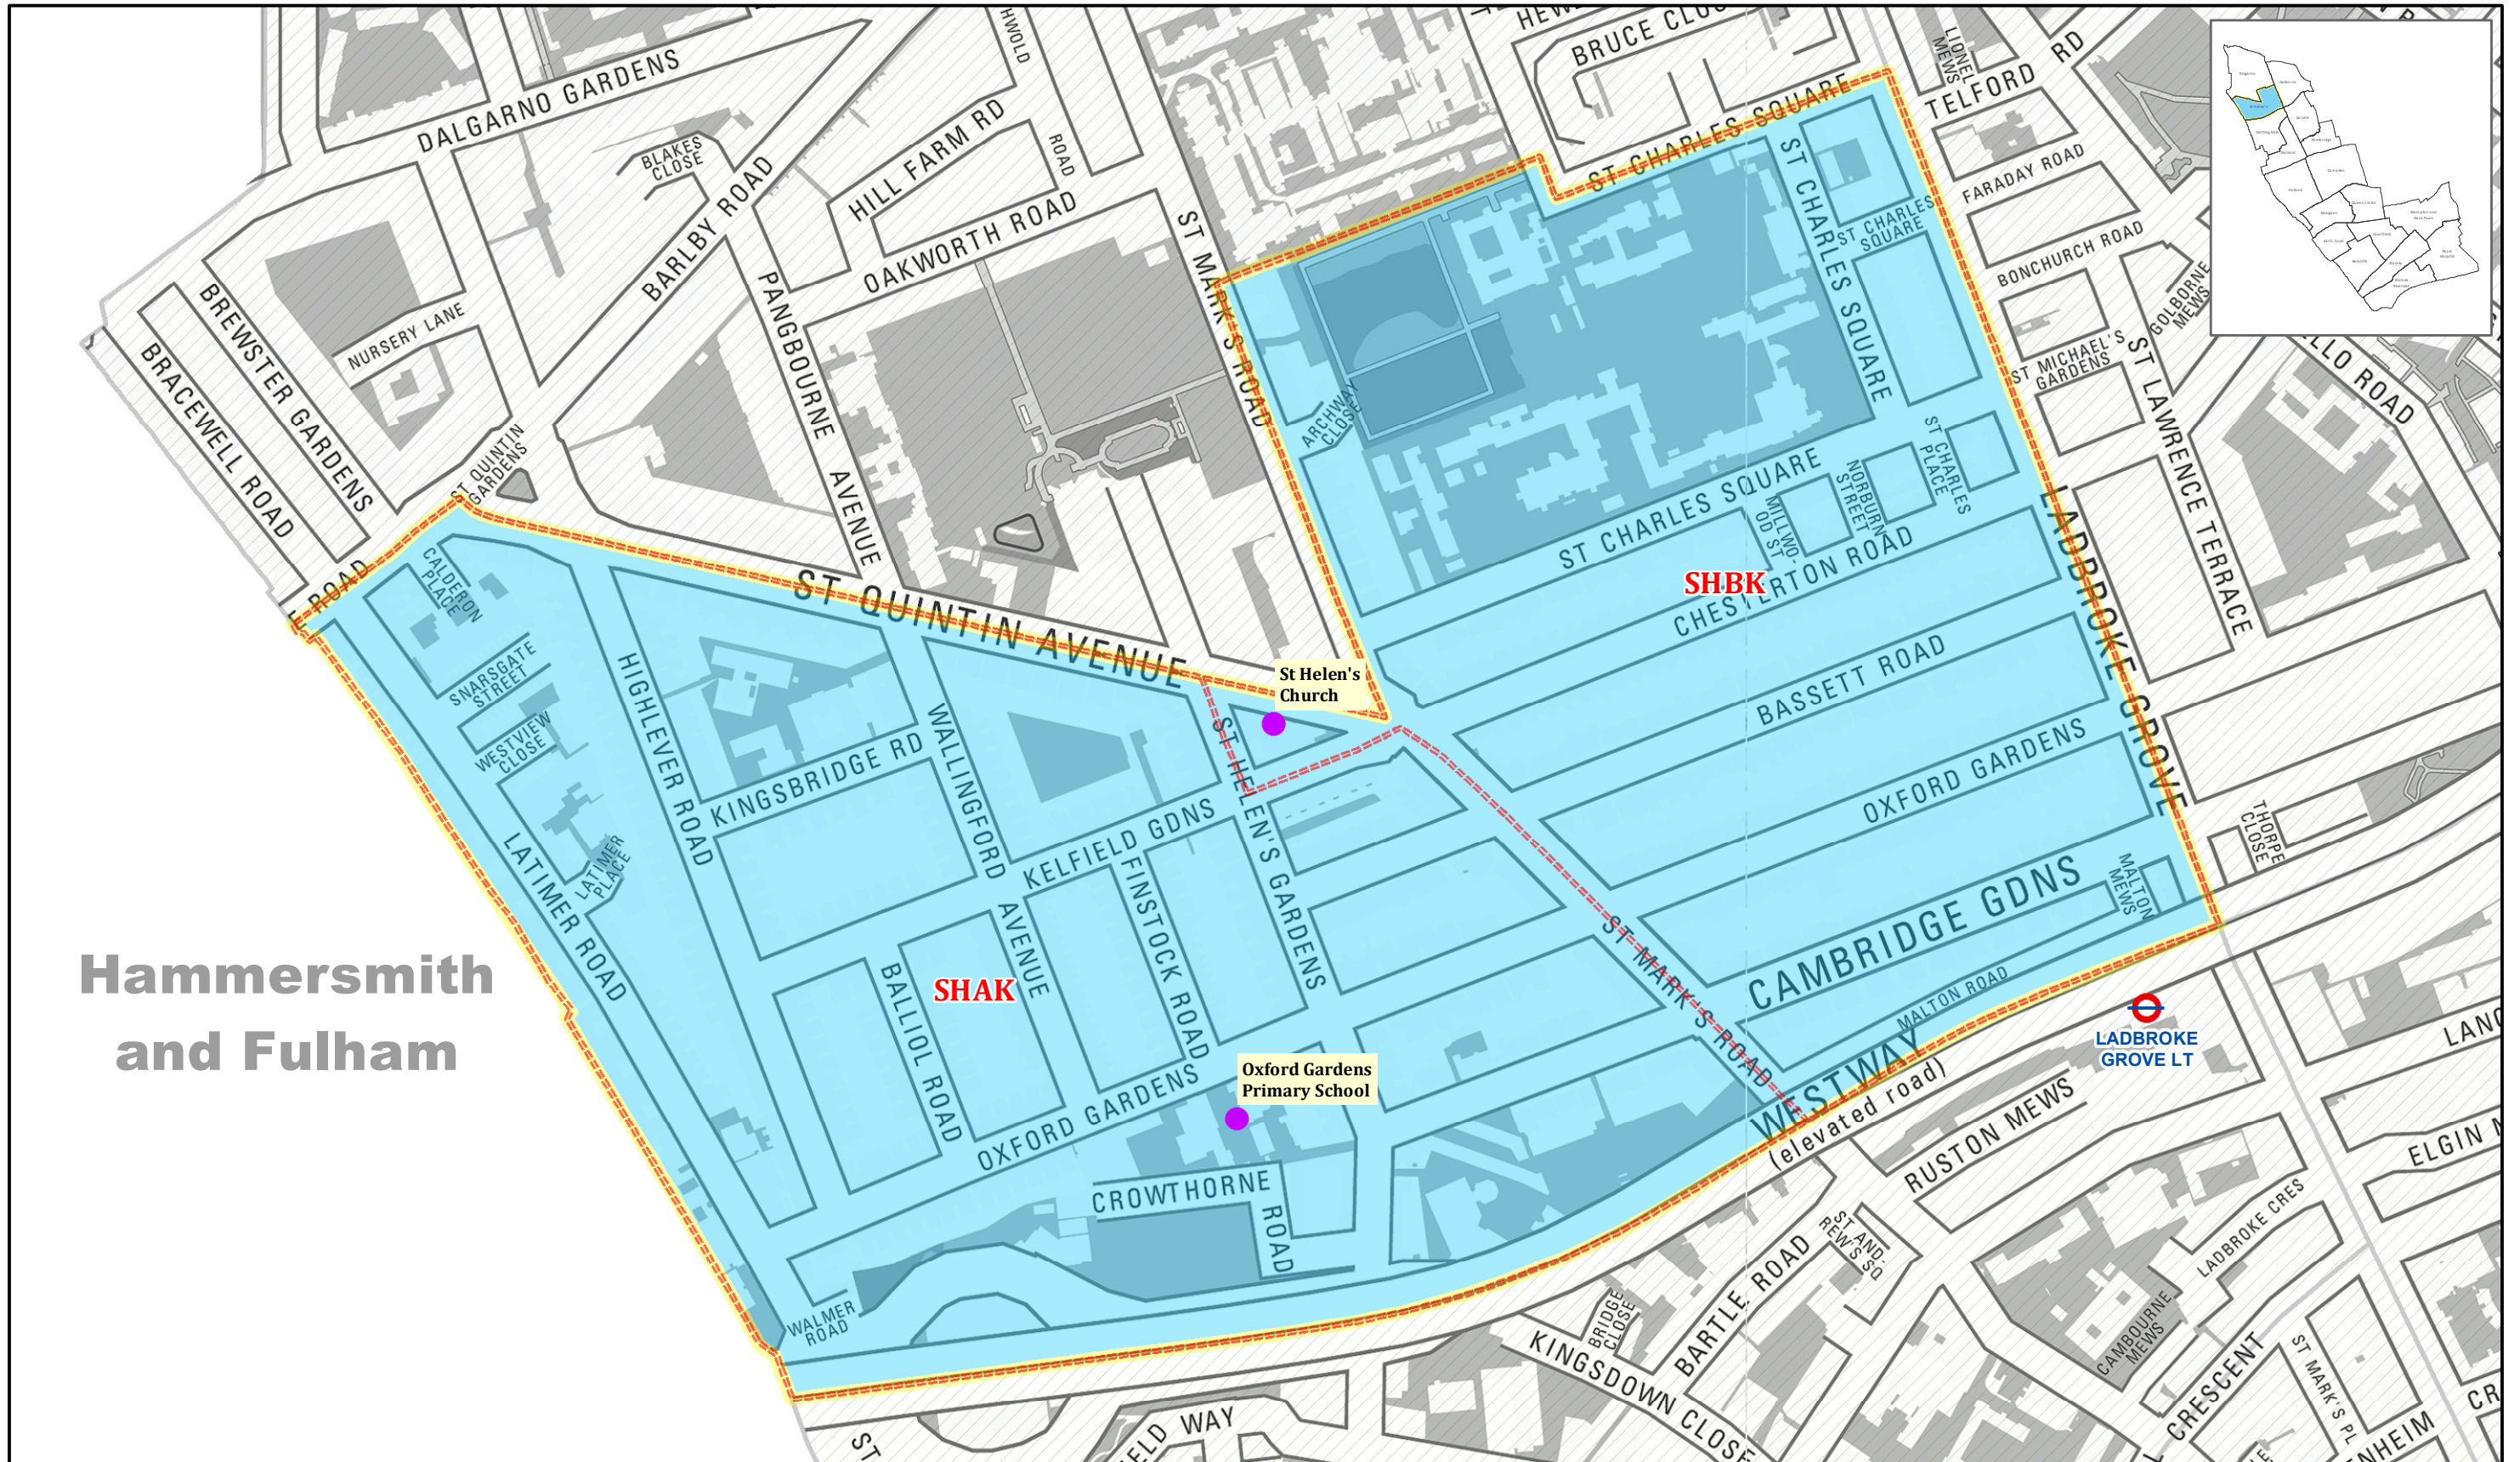

St Helen's Ward

Hammersmith
and Fulham

© Crown copyright and database rights 2022 OS 100021668

Map Scale >> 1:3,790

Ref: 0428

Date: 19/03/2022

Map produced by : Shared GIS Services

- Polling Stations
- Polling District Boundary
- ⊖ Tube Stations
- Adjoining Ward Boundary

St Helen's
Ward Boundary

Electoral Services
The Royal Borough of Kensington and Chelsea
The Town Hall, Hornton Street
London. W8 7NX