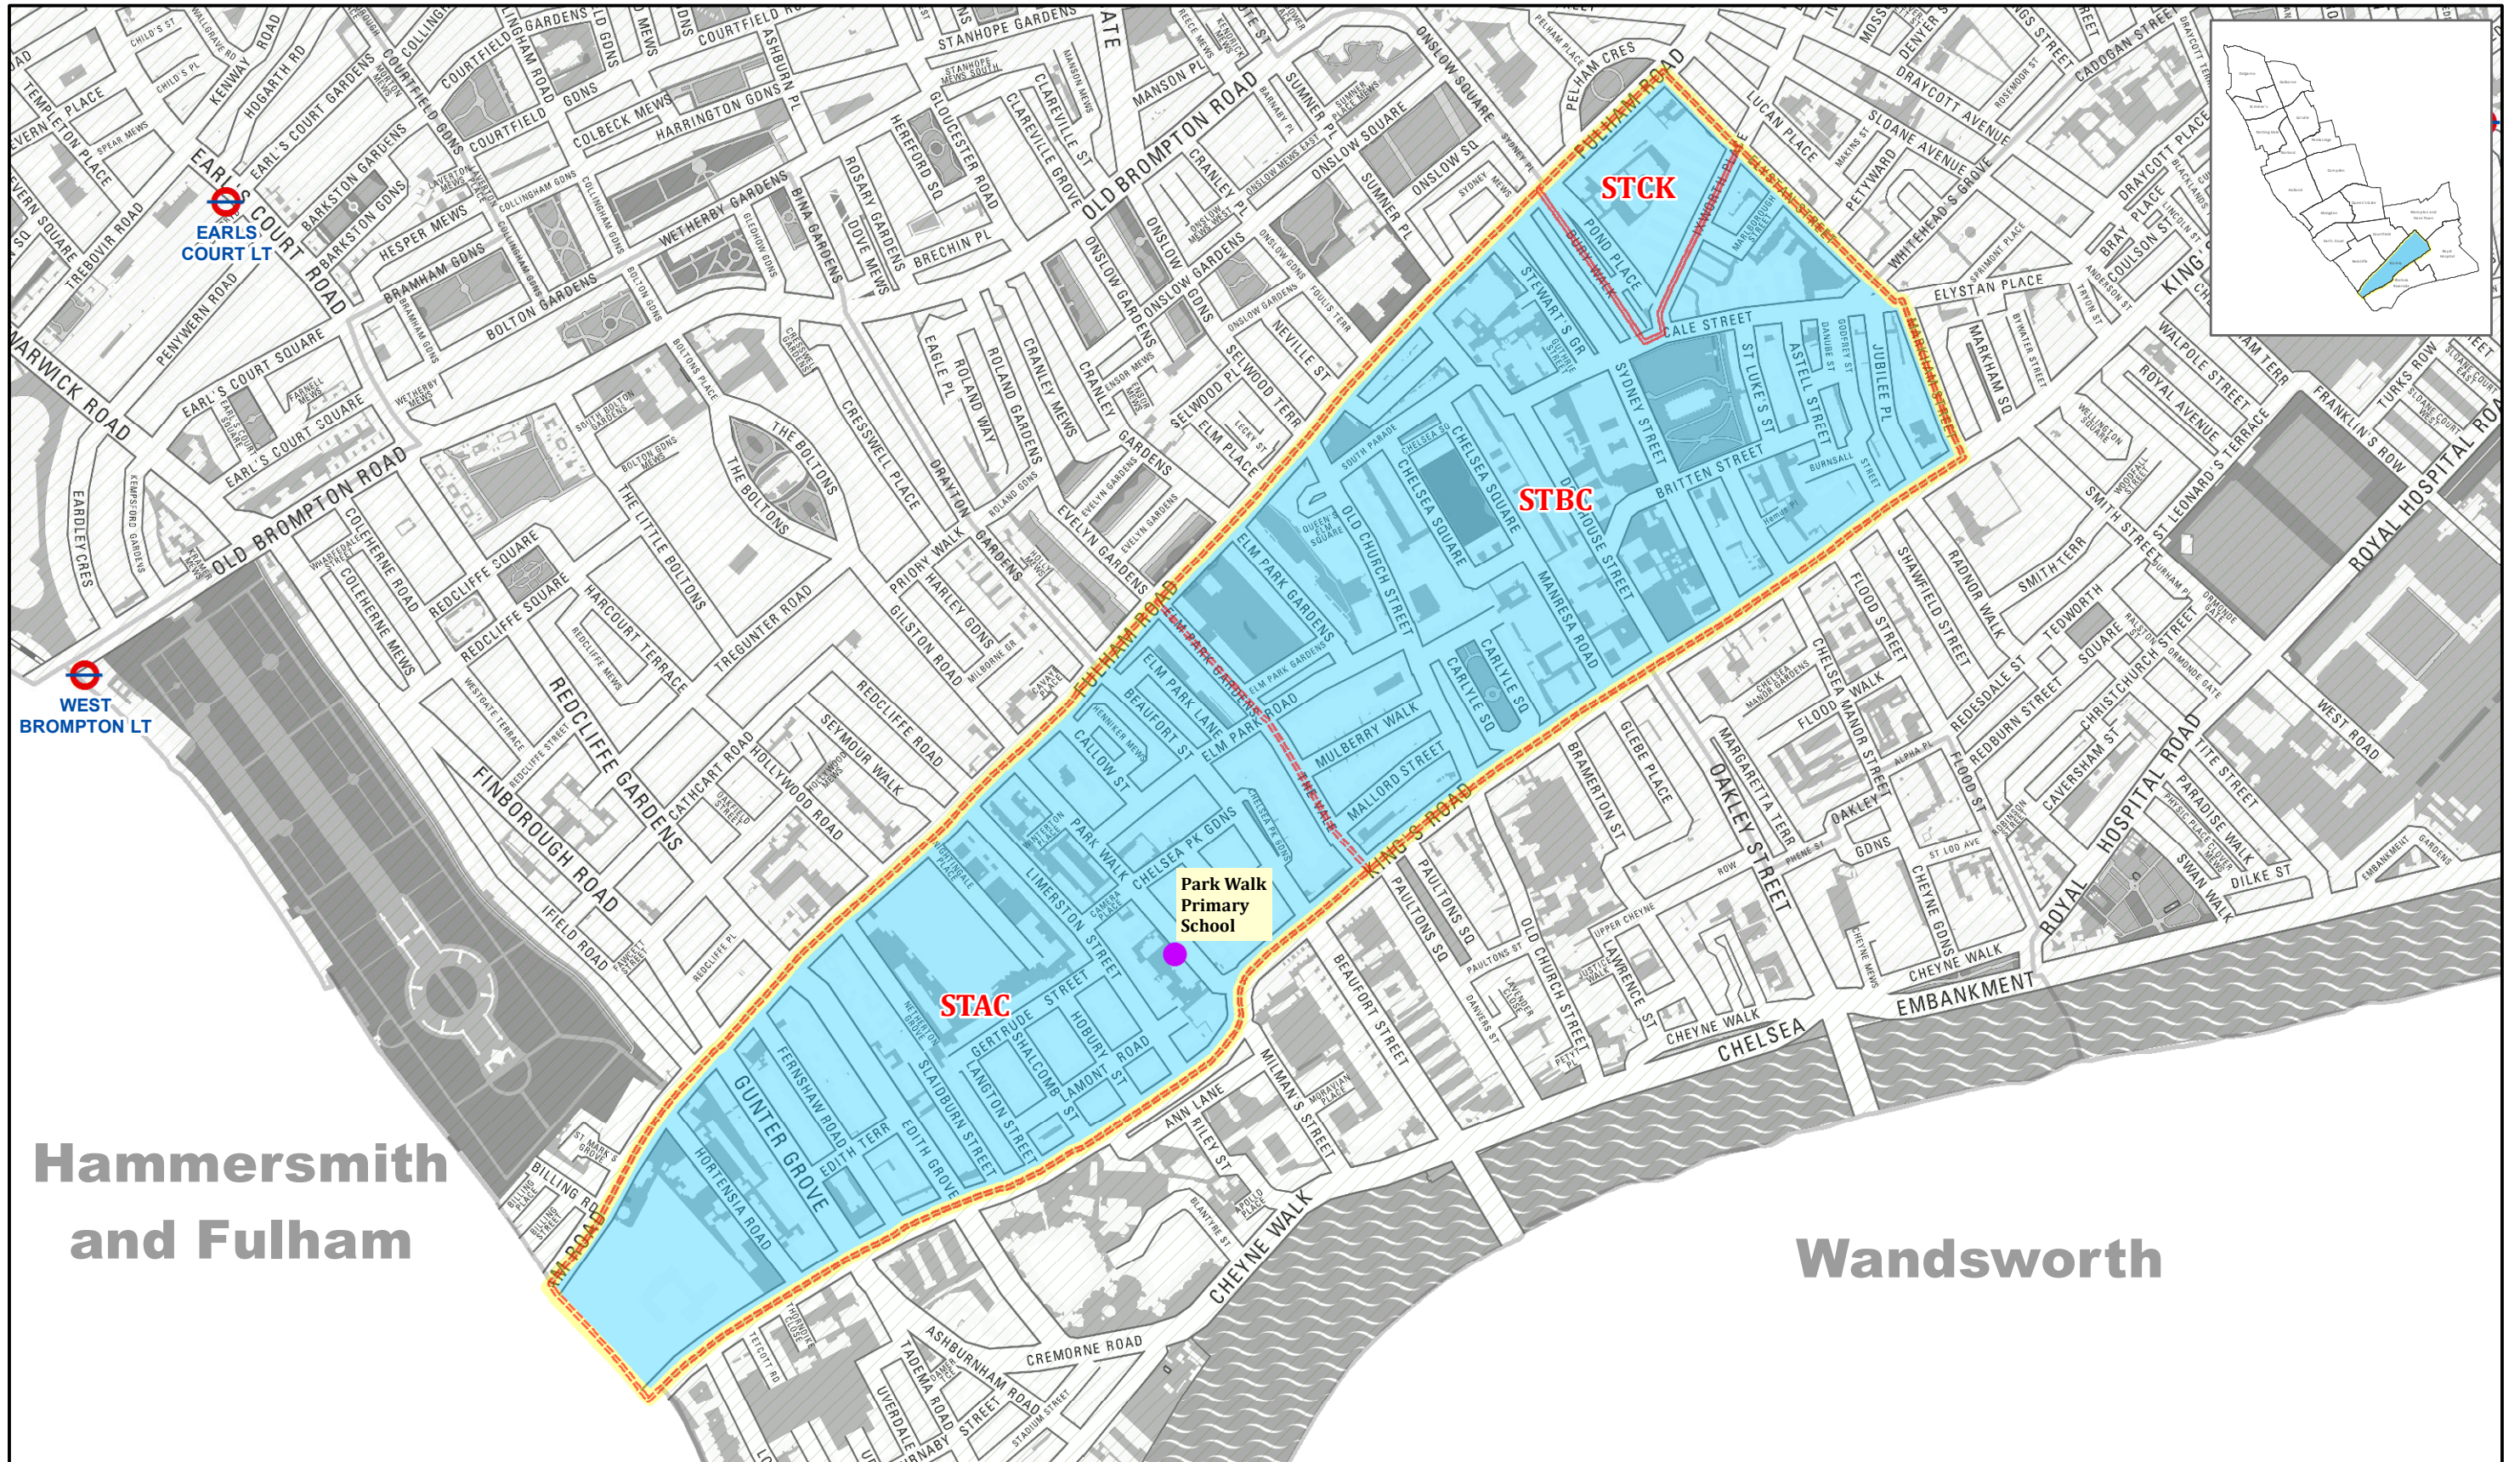

Stanley Ward

© Crown copyright and database rights 2022 OS 100021668

Map Scale >> 1:7,260

Ref: 0428

Date: 19/03/2022

Map produced by : Shared GIS Services

 Polling Stations

Polling District Boundary

 Tube Stations

Adjoining Ward Boundary

Stanley Ward Boundary

Electoral Services
 The Royal Borough of Kensington and Chelsea
 The Town Hall, Hornton Street
 London, W8 7NX