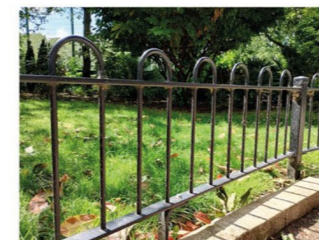

IMPROVED CCTV COVERAGE IN PARK FOR SAFETY

REPLACE SOME FLAT BENCHES WITH SEATS WITH BACKS AND CONSIDER MORE BENCHES WHERE APPROPRIATE

PLANT MORE FLOWERING AND SENSORY SHRUBS IN BORDERS AND PLANTS GOOD FOR WILDLIFE / BIODIVERSITY

INCREASE LAWN AREA ALONG ALL SAINTS ROAD AND REDUCE BIG SHRUBS

REPLACE DEAD AND DYING TREES WITH FLOWERING TREES ALONG TAVISTOCK CRESCENT

TAVISTOCK CRESCENT

ALL SAINTS ROAD

TAVISTOCK ROAD

INSTALL RAISED PLANTERS WITH HERBS NEAR ENTRANCE

IMPROVED LIGHTING NEAR CHILDREN'S PLAYGROUND

900MM HIGH RAILINGS ALONGSIDE TAVISTOCK ROAD FOR SAFETY

REPLACE LOW TIMBER FENCE AROUND SHRUB BEDS WITH LOW 450MM HIGH BOW TOP FENCING FOR PROTECTION OF PLANTS

INSTALL "HANDS OFF MANGROVE" SCULPTURE GARDEN

SGA.

21 KNIGHTSBRIDGE | BELGRAVIA | LONDON | SW1X 7LY
T: +44 (0)20 7788 7977 | E: INFO@SIMONDEGALE.COM | W: WWW.SIMONDEGALE.COM

Proposed improvements to Tavistock Gardens

01 07/09/2023 Updated comments TB SDG		Location TAVISTOCK GARDENS, W11	
02 03/07/2023 First Issue TB SDG		Client ROYAL BOROUGH OF KENSINGTON AND CHELSEA	
Designed by TB	Checked by SDG	Drawing Name PROPOSED WORKS	
App by date -	File name -	Drawing Number 23-450-200	
Date 07/09/2023	Scale 1:150	Edition 01	Sheet 200